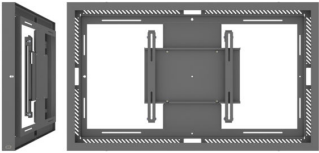

The product is a wall installation for one display, and the display mount is integrated in the casing.

Landscape or portrait? Yes, both!

The SMS Casing Wall can be used both in landscape and portrait orientation, simply choose when mounting.

Safety First

Hidden cable outlets minimize the risk of someone accessing the display, and the product is locked with safety screws (included).

Max weight 50

Warranty 5

Max Screen size 32"

VESA Horizontal 100 - 300

VESA Vertical 100 - 300

Placement Wall

GALLERY IMAGES

VARIATIONS

SKU	Size [inch]	Front Glass	Color Selector
07-101-42	50	Polycarbonate	White RAL9016
07-101-41	50	No Glass	White RAL9016
07-101-22	50	Polycarbonate	Grey RAL7016
07-101-21	50	No Glass	Grey RAL7016
07-101-12	50	Polycarbonate	Black RAL9005
07-101-11	50	No Glass	Black RAL9005
701-005-11	65	No Glass	Black RAL9005
701-005-12	65	Polycarbonate	Black RAL9005
701-005-21	65	No Glass	Grey RAL7016
701-005-22	65	Polycarbonate	Grey RAL7016
701-005-41	65	No Glass	White RAL9016
701-005-42	65	Polycarbonate	White RAL9016
701-001-11	32	No Glass	Black RAL9005
701-001-12	32	Polycarbonate	Black RAL9005
701-001-21	32	No Glass	Grey RAL7016
701-001-22	32	Polycarbonate	Grey RAL7016
701-001-41	32	No Glass	White RAL9016
701-001-42	32	Polycarbonate	White RAL9016
701-002-11	43	No Glass	Black RAL9005
701-002-12	43	Polycarbonate	Black RAL9005
701-002-21	43	No Glass	Grey RAL7016
701-002-22	43	Polycarbonate	Grey RAL7016
701-002-41	43	No Glass	White RAL9016
701-002-42	43	Polycarbonate	White RAL9016
701-003-11	49	No Glass	Black RAL9005
701-003-12	49	Polycarbonate	Black RAL9005
701-003-21	49	No Glass	Grey RAL7016
701-003-22	49	Polycarbonate	Grey RAL7016
701-003-41	49	No Glass	White RAL9016
701-003-42	49	Polycarbonate	White RAL9016
701-004-11	55	No Glass	Black RAL9005
701-004-12	55	Polycarbonate	Black RAL9005
701-004-21	55	No Glass	Grey RAL7016
701-004-22	55	Polycarbonate	Grey RAL7016
701-004-41	55	No Glass	White RAL9016
701-004-42	55	Polycarbonate	White RAL9016