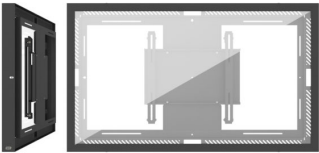

The product is a wall installation for one display, and the display mount is integrated in the casing.

Landscape or portrait? Yes, both!

The SMS Casing Wall can be used both in landscape and portrait orientation, simply choose when mounting.

Safety First

Hidden cable outlets minimize the risk of someone accessing the display, and the product is locked with safety screws (included).

Max weight 50

Warranty 5

Max Screen size 32"

VESA Horizontal 100 - 300

VESA Vertical 100 - 300

Placement Wall

GALLERY IMAGES

VARIATIONS

SKU	Size [inch]	Front Glass	Color Selector
07-101-42	50	Polycarbonate	White RAL9016
07-101-41	50	No Glass	White RAL9016
07-101-22	50	Polycarbonate	Grey RAL7016
07-101-21	50	No Glass	Grey RAL7016
07-101-12	50	Polycarbonate	Black RAL9005
07-101-11	50	No Glass	Black RAL9005
701-005-11	65	No Glass	Black RAL9005
701-005-12	65	Polycarbonate	Black RAL9005
701-005-21	65	No Glass	Grey RAL7016
701-005-22	65	Polycarbonate	Grey RAL7016
701-005-41	65	No Glass	White RAL9016
701-005-42	65	Polycarbonate	White RAL9016
701-001-11	32	No Glass	Black RAL9005
701-001-12	32	Polycarbonate	Black RAL9005
701-001-21	32	No Glass	Grey RAL7016
701-001-22	32	Polycarbonate	Grey RAL7016
701-001-41	32	No Glass	White RAL9016
701-001-42	32	Polycarbonate	White RAL9016
701-002-11	43	No Glass	Black RAL9005
701-002-12	43	Polycarbonate	Black RAL9005
701-002-21	43	No Glass	Grey RAL7016
701-002-22	43	Polycarbonate	Grey RAL7016
701-002-41	43	No Glass	White RAL9016
701-002-42	43	Polycarbonate	White RAL9016
701-003-11	49	No Glass	Black RAL9005
701-003-12	49	Polycarbonate	Black RAL9005
701-003-21	49	No Glass	Grey RAL7016
701-003-22	49	Polycarbonate	Grey RAL7016
701-003-41	49	No Glass	White RAL9016
701-003-42	49	Polycarbonate	White RAL9016
701-004-11	55	No Glass	Black RAL9005
701-004-12	55	Polycarbonate	Black RAL9005
701-004-21	55	No Glass	Grey RAL7016
701-004-22	55	Polycarbonate	Grey RAL7016
701-004-41	55	No Glass	White RAL9016
701-004-42	55	Polycarbonate	White RAL9016