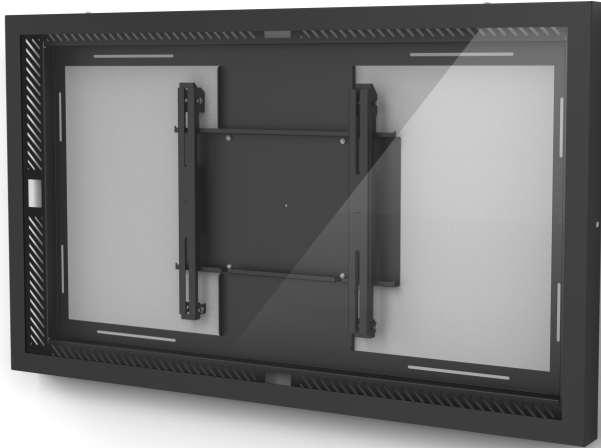

CASING WALL

SKU: N/A

Excellent choice for the lobby, stairway, next to the elevators - or anywhere the public should be met with information or engaging messages. A perfect way to show the list of tenants in a corporate or residential building. The display will be covered from all sides.

The product is a wall installation for one display, and the display mount is integrated in the casing.

Landscape or portrait? Yes, both!

The SMS Casing Wall can be used both in landscape and portrait orientation, simply choose when mounting.

Choose glass, or no glass.

When ordering, you can choose polycarbonate glass in front of the display to give protection, prevent the public from tampering with the display and allow for easy cleaning. Or, you can order a version without front glass.

Safety First

Hidden cable outlets minimize the risk of someone accessing the display, and the product is locked with safety screws (included).

Max weight 50

Warranty 5

Max Screen size 32"

VESA Horizontal 100 - 300