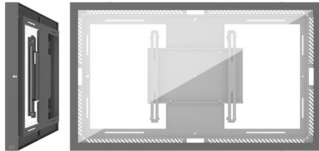

The product is a wall installation for one display, and the display mount is integrated in the casing.

Landscape or portrait? Yes, both!

The SMS Casing Wall can be used both in landscape and portrait orientation, simply choose when mounting.

Safety First

Hidden cable outlets minimize the risk of someone accessing the display, and the product is locked with safety screws (included).

Max weight 50

Warranty 5

Max Screen size 32"

VESA Horizontal 100 - 300

VESA Vertical 100 - 300

Placement Wall

GALLERY IMAGES

VARIATIONS

SKU	Size [inch]	Front Glass	Color Selector
07-101-42	50	Polycarbonate	White RAL9016
07-101-41	50	No Glass	White RAL9016
07-101-22	50	Polycarbonate	Grey RAL7016
07-101-21	50	No Glass	Grey RAL7016
07-101-12	50	Polycarbonate	Black RAL9005
07-101-11	50	No Glass	Black RAL9005
701-005-11	65	No Glass	Black RAL9005
701-005-12	65	Polycarbonate	Black RAL9005
701-005-21	65	No Glass	Grey RAL7016
701-005-22	65	Polycarbonate	Grey RAL7016
701-005-41	65	No Glass	White RAL9016
701-005-42	65	Polycarbonate	White RAL9016
701-001-11	32	No Glass	Black RAL9005
701-001-12	32	Polycarbonate	Black RAL9005
701-001-21	32	No Glass	Grey RAL7016
701-001-22	32	Polycarbonate	Grey RAL7016
701-001-41	32	No Glass	White RAL9016
701-001-42	32	Polycarbonate	White RAL9016
701-002-11	43	No Glass	Black RAL9005
701-002-12	43	Polycarbonate	Black RAL9005
701-002-21	43	No Glass	Grey RAL7016
701-002-22	43	Polycarbonate	Grey RAL7016
701-002-41	43	No Glass	White RAL9016
701-002-42	43	Polycarbonate	White RAL9016
701-003-11	49	No Glass	Black RAL9005
701-003-12	49	Polycarbonate	Black RAL9005
701-003-21	49	No Glass	Grey RAL7016
701-003-22	49	Polycarbonate	Grey RAL7016
701-003-41	49	No Glass	White RAL9016
701-003-42	49	Polycarbonate	White RAL9016
701-004-11	55	No Glass	Black RAL9005
701-004-12	55	Polycarbonate	Black RAL9005
701-004-21	55	No Glass	Grey RAL7016
701-004-22	55	Polycarbonate	Grey RAL7016
701-004-41	55	No Glass	White RAL9016
701-004-42	55	Polycarbonate	White RAL9016