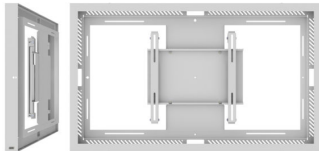

The product is a wall installation for one display, and the display mount is integrated in the casing.

Landscape or portrait? Yes, both!

The SMS Casing Wall can be used both in landscape and portrait orientation, simply choose when mounting.

Safety First

Hidden cable outlets minimize the risk of someone accessing the display, and the product is locked with safety screws (included).

Max weight 50

Warranty 5

Max Screen size 32"

VESA Horizontal 100 - 300

VESA Vertical 100 - 300

Placement Wall

GALLERY IMAGES

VARIATIONS

SKU	Size [inch]	Front Glass	Color Selector
07-101-42	50	Polycarbonate	White RAL9016
07-101-41	50	No Glass	White RAL9016
07-101-22	50	Polycarbonate	Grey RAL7016
07-101-21	50	No Glass	Grey RAL7016
07-101-12	50	Polycarbonate	Black RAL9005
07-101-11	50	No Glass	Black RAL9005
701-005-11	65	No Glass	Black RAL9005
701-005-12	65	Polycarbonate	Black RAL9005
701-005-21	65	No Glass	Grey RAL7016
701-005-22	65	Polycarbonate	Grey RAL7016
701-005-41	65	No Glass	White RAL9016
701-005-42	65	Polycarbonate	White RAL9016
701-001-11	32	No Glass	Black RAL9005
701-001-12	32	Polycarbonate	Black RAL9005
701-001-21	32	No Glass	Grey RAL7016
701-001-22	32	Polycarbonate	Grey RAL7016
701-001-41	32	No Glass	White RAL9016
701-001-42	32	Polycarbonate	White RAL9016
701-002-11	43	No Glass	Black RAL9005
701-002-12	43	Polycarbonate	Black RAL9005
701-002-21	43	No Glass	Grey RAL7016
701-002-22	43	Polycarbonate	Grey RAL7016
701-002-41	43	No Glass	White RAL9016
701-002-42	43	Polycarbonate	White RAL9016
701-003-11	49	No Glass	Black RAL9005
701-003-12	49	Polycarbonate	Black RAL9005
701-003-21	49	No Glass	Grey RAL7016
701-003-22	49	Polycarbonate	Grey RAL7016
701-003-41	49	No Glass	White RAL9016
701-003-42	49	Polycarbonate	White RAL9016
701-004-11	55	No Glass	Black RAL9005
701-004-12	55	Polycarbonate	Black RAL9005
701-004-21	55	No Glass	Grey RAL7016
701-004-22	55	Polycarbonate	Grey RAL7016
701-004-41	55	No Glass	White RAL9016
701-004-42	55	Polycarbonate	White RAL9016