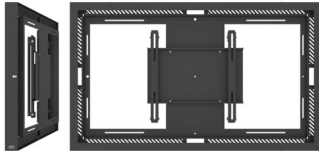

The product is a wall installation for one display, and the display mount is integrated in the casing.

Landscape or portrait? Yes, both!

The SMS Casing Wall can be used both in landscape and portrait orientation, simply choose when mounting.

Safety First

Hidden cable outlets minimize the risk of someone accessing the display, and the product is locked with safety screws (included).

Max weight 50

Warranty 5

Max Screen size 32"

VESA Horizontal 100 - 300

VESA Vertical 100 - 300

Placement Wall

GALLERY IMAGES

VARIATIONS

SKU	Size [inch]	Front Glass	Color Selector
07-101-42	50	Polycarbonate	White RAL9016
07-101-41	50	No Glass	White RAL9016
07-101-22	50	Polycarbonate	Grey RAL7016
07-101-21	50	No Glass	Grey RAL7016
07-101-12	50	Polycarbonate	Black RAL9005
07-101-11	50	No Glass	Black RAL9005
701-005-11	65	No Glass	Black RAL9005
701-005-12	65	Polycarbonate	Black RAL9005
701-005-21	65	No Glass	Grey RAL7016
701-005-22	65	Polycarbonate	Grey RAL7016
701-005-41	65	No Glass	White RAL9016
701-005-42	65	Polycarbonate	White RAL9016
701-001-11	32	No Glass	Black RAL9005
701-001-12	32	Polycarbonate	Black RAL9005
701-001-21	32	No Glass	Grey RAL7016
701-001-22	32	Polycarbonate	Grey RAL7016
701-001-41	32	No Glass	White RAL9016
701-001-42	32	Polycarbonate	White RAL9016
701-002-11	43	No Glass	Black RAL9005
701-002-12	43	Polycarbonate	Black RAL9005
701-002-21	43	No Glass	Grey RAL7016
701-002-22	43	Polycarbonate	Grey RAL7016
701-002-41	43	No Glass	White RAL9016
701-002-42	43	Polycarbonate	White RAL9016
701-003-11	49	No Glass	Black RAL9005
701-003-12	49	Polycarbonate	Black RAL9005
701-003-21	49	No Glass	Grey RAL7016
701-003-22	49	Polycarbonate	Grey RAL7016
701-003-41	49	No Glass	White RAL9016
701-003-42	49	Polycarbonate	White RAL9016
701-004-11	55	No Glass	Black RAL9005
701-004-12	55	Polycarbonate	Black RAL9005
701-004-21	55	No Glass	Grey RAL7016
701-004-22	55	Polycarbonate	Grey RAL7016
701-004-41	55	No Glass	White RAL9016
701-004-42	55	Polycarbonate	White RAL9016