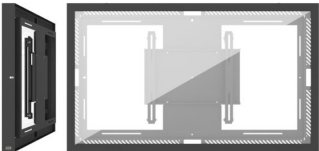

The product is a wall installation for one display, and the display mount is integrated in the casing.

Landscape or portrait? Yes, both!

The SMS Casing Wall can be used both in landscape and portrait orientation, simply choose when mounting.

Safety First

Hidden cable outlets minimize the risk of someone accessing the display, and the product is locked with safety screws (included).

Max weight 50

Warranty 5

Max Screen size 32"

VESA Horizontal 100 - 300

VESA Vertical 100 - 300

Placement Wall

GALLERY IMAGES

VARIATIONS

SKU	Size [inch]	Front Glass	Color Selector
07-101-42	50	Polycarbonate	White RAL9016
07-101-41	50	No Glass	White RAL9016
07-101-22	50	Polycarbonate	Grey RAL7016
07-101-21	50	No Glass	Grey RAL7016
07-101-12	50	Polycarbonate	Black RAL9005
07-101-11	50	No Glass	Black RAL9005
701-005-11	65	No Glass	Black RAL9005
701-005-12	65	Polycarbonate	Black RAL9005
701-005-21	65	No Glass	Grey RAL7016
701-005-22	65	Polycarbonate	Grey RAL7016
701-005-41	65	No Glass	White RAL9016
701-005-42	65	Polycarbonate	White RAL9016
701-001-11	32	No Glass	Black RAL9005
701-001-12	32	Polycarbonate	Black RAL9005
701-001-21	32	No Glass	Grey RAL7016
701-001-22	32	Polycarbonate	Grey RAL7016
701-001-41	32	No Glass	White RAL9016
701-001-42	32	Polycarbonate	White RAL9016
701-002-11	43	No Glass	Black RAL9005
701-002-12	43	Polycarbonate	Black RAL9005
701-002-21	43	No Glass	Grey RAL7016
701-002-22	43	Polycarbonate	Grey RAL7016
701-002-41	43	No Glass	White RAL9016
701-002-42	43	Polycarbonate	White RAL9016
701-003-11	49	No Glass	Black RAL9005
701-003-12	49	Polycarbonate	Black RAL9005
701-003-21	49	No Glass	Grey RAL7016
701-003-22	49	Polycarbonate	Grey RAL7016
701-003-41	49	No Glass	White RAL9016
701-003-42	49	Polycarbonate	White RAL9016
701-004-11	55	No Glass	Black RAL9005
701-004-12	55	Polycarbonate	Black RAL9005
701-004-21	55	No Glass	Grey RAL7016
701-004-22	55	Polycarbonate	Grey RAL7016
701-004-41	55	No Glass	White RAL9016
701-004-42	55	Polycarbonate	White RAL9016