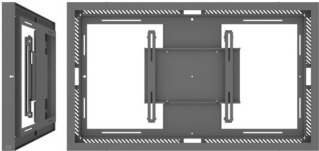

The product is a wall installation for one display, and the display mount is integrated in the casing.

Landscape or portrait? Yes, both!

The SMS Casing Wall can be used both in landscape and portrait orientation, simply choose when mounting.

Safety First

Hidden cable outlets minimize the risk of someone accessing the display, and the product is locked with safety screws (included).

Max weight 50

Warranty 5

Max Screen size 32"

VESA Horizontal 100 - 300

VESA Vertical 100 - 300

Placement Wall

GALLERY IMAGES

VARIATIONS

SKU	Size [inch]	Front Glass	Color Selector
07-101-42	50	Polycarbonate	White RAL9016
07-101-41	50	No Glass	White RAL9016
07-101-22	50	Polycarbonate	Grey RAL7016
07-101-21	50	No Glass	Grey RAL7016
07-101-12	50	Polycarbonate	Black RAL9005
07-101-11	50	No Glass	Black RAL9005
701-005-11	65	No Glass	Black RAL9005
701-005-12	65	Polycarbonate	Black RAL9005
701-005-21	65	No Glass	Grey RAL7016
701-005-22	65	Polycarbonate	Grey RAL7016
701-005-41	65	No Glass	White RAL9016
701-005-42	65	Polycarbonate	White RAL9016
701-001-11	32	No Glass	Black RAL9005
701-001-12	32	Polycarbonate	Black RAL9005
701-001-21	32	No Glass	Grey RAL7016
701-001-22	32	Polycarbonate	Grey RAL7016
701-001-41	32	No Glass	White RAL9016
701-001-42	32	Polycarbonate	White RAL9016
701-002-11	43	No Glass	Black RAL9005
701-002-12	43	Polycarbonate	Black RAL9005
701-002-21	43	No Glass	Grey RAL7016
701-002-22	43	Polycarbonate	Grey RAL7016
701-002-41	43	No Glass	White RAL9016
701-002-42	43	Polycarbonate	White RAL9016
701-003-11	49	No Glass	Black RAL9005
701-003-12	49	Polycarbonate	Black RAL9005
701-003-21	49	No Glass	Grey RAL7016
701-003-22	49	Polycarbonate	Grey RAL7016
701-003-41	49	No Glass	White RAL9016
701-003-42	49	Polycarbonate	White RAL9016
701-004-11	55	No Glass	Black RAL9005
701-004-12	55	Polycarbonate	Black RAL9005
701-004-21	55	No Glass	Grey RAL7016
701-004-22	55	Polycarbonate	Grey RAL7016
701-004-41	55	No Glass	White RAL9016
701-004-42	55	Polycarbonate	White RAL9016