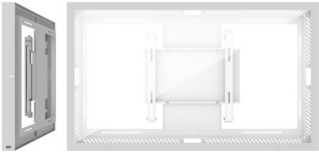

The product is a wall installation for one display, and the display mount is integrated in the casing.

Landscape or portrait? Yes, both!

The SMS Casing Wall can be used both in landscape and portrait orientation, simply choose when mounting.

Safety First

Hidden cable outlets minimize the risk of someone accessing the display, and the product is locked with safety screws (included).

Max weight 50

Warranty 5

Max Screen size 32"

VESA Horizontal 100 - 300

VESA Vertical 100 - 300

Placement Wall

GALLERY IMAGES

VARIATIONS

SKU	Size [inch]	Front Glass	Color Selector
07-101-42	50	Polycarbonate	White RAL9016
07-101-41	50	No Glass	White RAL9016
07-101-22	50	Polycarbonate	Grey RAL7016
07-101-21	50	No Glass	Grey RAL7016
07-101-12	50	Polycarbonate	Black RAL9005
07-101-11	50	No Glass	Black RAL9005
701-005-11	65	No Glass	Black RAL9005
701-005-12	65	Polycarbonate	Black RAL9005
701-005-21	65	No Glass	Grey RAL7016
701-005-22	65	Polycarbonate	Grey RAL7016
701-005-41	65	No Glass	White RAL9016
701-005-42	65	Polycarbonate	White RAL9016
701-001-11	32	No Glass	Black RAL9005
701-001-12	32	Polycarbonate	Black RAL9005
701-001-21	32	No Glass	Grey RAL7016
701-001-22	32	Polycarbonate	Grey RAL7016
701-001-41	32	No Glass	White RAL9016
701-001-42	32	Polycarbonate	White RAL9016
701-002-11	43	No Glass	Black RAL9005
701-002-12	43	Polycarbonate	Black RAL9005
701-002-21	43	No Glass	Grey RAL7016
701-002-22	43	Polycarbonate	Grey RAL7016
701-002-41	43	No Glass	White RAL9016
701-002-42	43	Polycarbonate	White RAL9016
701-003-11	49	No Glass	Black RAL9005
701-003-12	49	Polycarbonate	Black RAL9005
701-003-21	49	No Glass	Grey RAL7016
701-003-22	49	Polycarbonate	Grey RAL7016
701-003-41	49	No Glass	White RAL9016
701-003-42	49	Polycarbonate	White RAL9016
701-004-11	55	No Glass	Black RAL9005
701-004-12	55	Polycarbonate	Black RAL9005
701-004-21	55	No Glass	Grey RAL7016
701-004-22	55	Polycarbonate	Grey RAL7016
701-004-41	55	No Glass	White RAL9016
701-004-42	55	Polycarbonate	White RAL9016