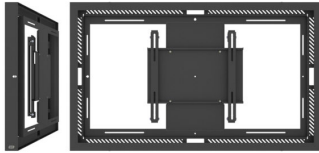

The product is a wall installation for one display, and the display mount is integrated in the casing.

Landscape or portrait? Yes, both!

The SMS Casing Wall can be used both in landscape and portrait orientation, simply choose when mounting.

Safety First

Hidden cable outlets minimize the risk of someone accessing the display, and the product is locked with safety screws (included).

Max weight 50

Warranty 5

Max Screen size 32"

VESA Horizontal 100 - 300

VESA Vertical 100 - 300

Placement Wall

GALLERY IMAGES

VARIATIONS

SKU	Size [inch]	Front Glass	Color Selector
07-101-42	50	Polycarbonate	White RAL9016
07-101-41	50	No Glass	White RAL9016
07-101-22	50	Polycarbonate	Grey RAL7016
07-101-21	50	No Glass	Grey RAL7016
07-101-12	50	Polycarbonate	Black RAL9005
07-101-11	50	No Glass	Black RAL9005
701-005-11	65	No Glass	Black RAL9005
701-005-12	65	Polycarbonate	Black RAL9005
701-005-21	65	No Glass	Grey RAL7016
701-005-22	65	Polycarbonate	Grey RAL7016
701-005-41	65	No Glass	White RAL9016
701-005-42	65	Polycarbonate	White RAL9016
701-001-11	32	No Glass	Black RAL9005
701-001-12	32	Polycarbonate	Black RAL9005
701-001-21	32	No Glass	Grey RAL7016
701-001-22	32	Polycarbonate	Grey RAL7016
701-001-41	32	No Glass	White RAL9016
701-001-42	32	Polycarbonate	White RAL9016
701-002-11	43	No Glass	Black RAL9005
701-002-12	43	Polycarbonate	Black RAL9005
701-002-21	43	No Glass	Grey RAL7016
701-002-22	43	Polycarbonate	Grey RAL7016
701-002-41	43	No Glass	White RAL9016
701-002-42	43	Polycarbonate	White RAL9016
701-003-11	49	No Glass	Black RAL9005
701-003-12	49	Polycarbonate	Black RAL9005
701-003-21	49	No Glass	Grey RAL7016
701-003-22	49	Polycarbonate	Grey RAL7016
701-003-41	49	No Glass	White RAL9016
701-003-42	49	Polycarbonate	White RAL9016
701-004-11	55	No Glass	Black RAL9005
701-004-12	55	Polycarbonate	Black RAL9005
701-004-21	55	No Glass	Grey RAL7016
701-004-22	55	Polycarbonate	Grey RAL7016
701-004-41	55	No Glass	White RAL9016
701-004-42	55	Polycarbonate	White RAL9016