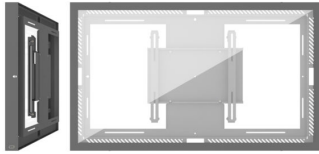

The product is a wall installation for one display, and the display mount is integrated in the casing.

Landscape or portrait? Yes, both!

The SMS Casing Wall can be used both in landscape and portrait orientation, simply choose when mounting.

Safety First

Hidden cable outlets minimize the risk of someone accessing the display, and the product is locked with safety screws (included).

Max weight 50

Warranty 5

Max Screen size 32"

VESA Horizontal 100 - 300

VESA Vertical 100 - 300

Placement Wall

GALLERY IMAGES

VARIATIONS

SKU	Size [inch]	Front Glass	Color Selector
07-101-42	50	Polycarbonate	White RAL9016
07-101-41	50	No Glass	White RAL9016
07-101-22	50	Polycarbonate	Grey RAL7016
07-101-21	50	No Glass	Grey RAL7016
07-101-12	50	Polycarbonate	Black RAL9005
07-101-11	50	No Glass	Black RAL9005
701-005-11	65	No Glass	Black RAL9005
701-005-12	65	Polycarbonate	Black RAL9005
701-005-21	65	No Glass	Grey RAL7016
701-005-22	65	Polycarbonate	Grey RAL7016
701-005-41	65	No Glass	White RAL9016
701-005-42	65	Polycarbonate	White RAL9016
701-001-11	32	No Glass	Black RAL9005
701-001-12	32	Polycarbonate	Black RAL9005
701-001-21	32	No Glass	Grey RAL7016
701-001-22	32	Polycarbonate	Grey RAL7016
701-001-41	32	No Glass	White RAL9016
701-001-42	32	Polycarbonate	White RAL9016
701-002-11	43	No Glass	Black RAL9005
701-002-12	43	Polycarbonate	Black RAL9005
701-002-21	43	No Glass	Grey RAL7016
701-002-22	43	Polycarbonate	Grey RAL7016
701-002-41	43	No Glass	White RAL9016
701-002-42	43	Polycarbonate	White RAL9016
701-003-11	49	No Glass	Black RAL9005
701-003-12	49	Polycarbonate	Black RAL9005
701-003-21	49	No Glass	Grey RAL7016
701-003-22	49	Polycarbonate	Grey RAL7016
701-003-41	49	No Glass	White RAL9016
701-003-42	49	Polycarbonate	White RAL9016
701-004-11	55	No Glass	Black RAL9005
701-004-12	55	Polycarbonate	Black RAL9005
701-004-21	55	No Glass	Grey RAL7016
701-004-22	55	Polycarbonate	Grey RAL7016
701-004-41	55	No Glass	White RAL9016
701-004-42	55	Polycarbonate	White RAL9016