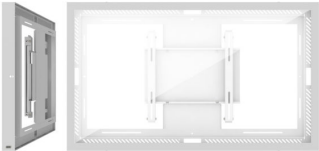

The product is a wall installation for one display, and the display mount is integrated in the casing.

Landscape or portrait? Yes, both!

The SMS Casing Wall can be used both in landscape and portrait orientation, simply choose when mounting.

Safety First

Hidden cable outlets minimize the risk of someone accessing the display, and the product is locked with safety screws (included).

Max weight 50

Warranty 5

Max Screen size 32"

VESA Horizontal 100 - 300

VESA Vertical 100 - 300

Placement Wall

GALLERY IMAGES

VARIATIONS

SKU	Size [inch]	Front Glass	Color Selector
07-101-42	50	Polycarbonate	White RAL9016
07-101-41	50	No Glass	White RAL9016
07-101-22	50	Polycarbonate	Grey RAL7016
07-101-21	50	No Glass	Grey RAL7016
07-101-12	50	Polycarbonate	Black RAL9005
07-101-11	50	No Glass	Black RAL9005
701-005-11	65	No Glass	Black RAL9005
701-005-12	65	Polycarbonate	Black RAL9005
701-005-21	65	No Glass	Grey RAL7016
701-005-22	65	Polycarbonate	Grey RAL7016
701-005-41	65	No Glass	White RAL9016
701-005-42	65	Polycarbonate	White RAL9016
701-001-11	32	No Glass	Black RAL9005
701-001-12	32	Polycarbonate	Black RAL9005
701-001-21	32	No Glass	Grey RAL7016
701-001-22	32	Polycarbonate	Grey RAL7016
701-001-41	32	No Glass	White RAL9016
701-001-42	32	Polycarbonate	White RAL9016
701-002-11	43	No Glass	Black RAL9005
701-002-12	43	Polycarbonate	Black RAL9005
701-002-21	43	No Glass	Grey RAL7016
701-002-22	43	Polycarbonate	Grey RAL7016
701-002-41	43	No Glass	White RAL9016
701-002-42	43	Polycarbonate	White RAL9016
701-003-11	49	No Glass	Black RAL9005
701-003-12	49	Polycarbonate	Black RAL9005
701-003-21	49	No Glass	Grey RAL7016
701-003-22	49	Polycarbonate	Grey RAL7016
701-003-41	49	No Glass	White RAL9016
701-003-42	49	Polycarbonate	White RAL9016
701-004-11	55	No Glass	Black RAL9005
701-004-12	55	Polycarbonate	Black RAL9005
701-004-21	55	No Glass	Grey RAL7016
701-004-22	55	Polycarbonate	Grey RAL7016
701-004-41	55	No Glass	White RAL9016
701-004-42	55	Polycarbonate	White RAL9016