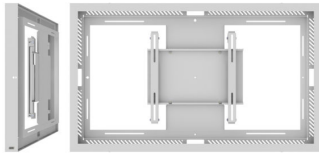

The product is a wall installation for one display, and the display mount is integrated in the casing.

Landscape or portrait? Yes, both!

The SMS Casing Wall can be used both in landscape and portrait orientation, simply choose when mounting.

Safety First

Hidden cable outlets minimize the risk of someone accessing the display, and the product is locked with safety screws (included).

Max weight 50

Warranty 5

Max Screen size 32"

VESA Horizontal 100 - 300

VESA Vertical 100 - 300

Placement Wall

GALLERY IMAGES

VARIATIONS

SKU	Size [inch]	Front Glass	Color Selector
07-101-42	50	Polycarbonate	White RAL9016
07-101-41	50	No Glass	White RAL9016
07-101-22	50	Polycarbonate	Grey RAL7016
07-101-21	50	No Glass	Grey RAL7016
07-101-12	50	Polycarbonate	Black RAL9005
07-101-11	50	No Glass	Black RAL9005
701-005-11	65	No Glass	Black RAL9005
701-005-12	65	Polycarbonate	Black RAL9005
701-005-21	65	No Glass	Grey RAL7016
701-005-22	65	Polycarbonate	Grey RAL7016
701-005-41	65	No Glass	White RAL9016
701-005-42	65	Polycarbonate	White RAL9016
701-001-11	32	No Glass	Black RAL9005
701-001-12	32	Polycarbonate	Black RAL9005
701-001-21	32	No Glass	Grey RAL7016
701-001-22	32	Polycarbonate	Grey RAL7016
701-001-41	32	No Glass	White RAL9016
701-001-42	32	Polycarbonate	White RAL9016
701-002-11	43	No Glass	Black RAL9005
701-002-12	43	Polycarbonate	Black RAL9005
701-002-21	43	No Glass	Grey RAL7016
701-002-22	43	Polycarbonate	Grey RAL7016
701-002-41	43	No Glass	White RAL9016
701-002-42	43	Polycarbonate	White RAL9016
701-003-11	49	No Glass	Black RAL9005
701-003-12	49	Polycarbonate	Black RAL9005
701-003-21	49	No Glass	Grey RAL7016
701-003-22	49	Polycarbonate	Grey RAL7016
701-003-41	49	No Glass	White RAL9016
701-003-42	49	Polycarbonate	White RAL9016
701-004-11	55	No Glass	Black RAL9005
701-004-12	55	Polycarbonate	Black RAL9005
701-004-21	55	No Glass	Grey RAL7016
701-004-22	55	Polycarbonate	Grey RAL7016
701-004-41	55	No Glass	White RAL9016
701-004-42	55	Polycarbonate	White RAL9016