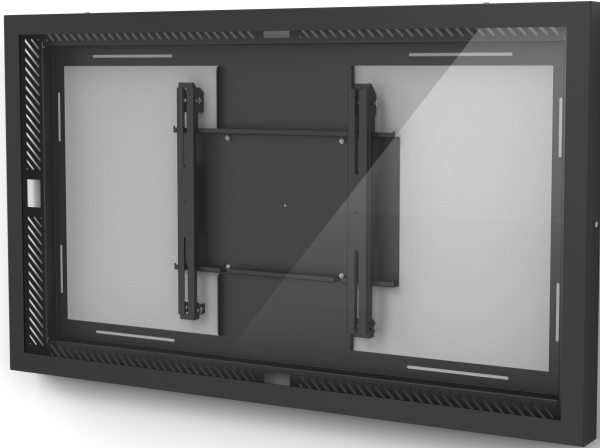

CASING WALL

SKU: N/A

Excellent choice for the lobby, stairway, next to the elevators - or anywhere the public should be met with information or engaging messages. A perfect way to show the list of tenants in a corporate or residential building. The display will be covered from all sides.

The product is a wall installation for one display, and the display mount is integrated in the casing.

Landscape or portrait? Yes, both!

The SMS Casing Wall can be used both in landscape and portrait orientation, simply choose when mounting.

Choose glass, or no glass.

When ordering, you can choose polycarbonate glass in front of the display to give protection, prevent the public from tampering with the display and allow for easy cleaning. Or, you can order a version without front glass.

Safety First

Hidden cable outlets minimize the risk of someone accessing the display, and the product is locked with safety screws (included).

Max weight 50

Warranty 5

Max Screen size 32"

VESA Horizontal 100 - 300