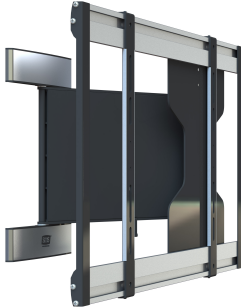

SLIM SWING

SKU: FS041025

Its many settings and its close-to-the-wall mounting make this bracket ideal for anyone who wants flexibility and grace for thin displays, at the office or in the living room. The extensive use of aluminium in its design emphasises its grace. The ability to rotate left and right with a 180° swivel ensures that the display is at the perfect viewing angle. The bracket extends from the wall by only 33 mm and is delivered largely preassembled, making it easy to install. For displays of size 32-46". Finish: silver/black.

Maximum display depth: 50mm

Max weight 20

Warranty 5

VESA Horizontal 200 - 600

VESA Vertical 200 - 400

Swivel minus 90

Swivel plus 90

Placement Wall

GALLERY IMAGES

ADDITIONAL INFORMATION

Weight	8 kg
Dimensions	75 × 45 × 3,5 cm
Color	Aluminium/Black

We reserve the right to introduce changes in the product specifications after the printing and publication of this document.