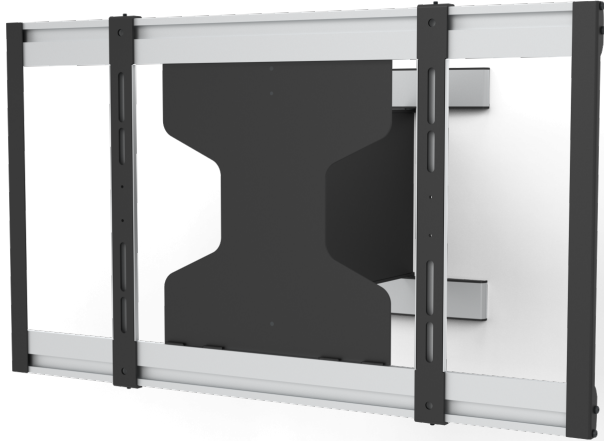

SLIM SWING

SKU: FS041025

Its many settings and its close-to-the-wall mounting make this bracket ideal for anyone who wants flexibility and grace for thin displays, at the office or in the living room. The extensive use of aluminium in its design emphasises its grace. The ability to rotate left and right with a 180° swivel ensures that the display is at the perfect viewing angle. The bracket extends from the wall by only 33 mm and is delivered largely preassembled, making it easy to install. For displays of size 32-46". Finish: silver/black.

Maximum display depth: 50mm

Max weight 20

Warranty 5

VESA Horizontal 200 - 600

VESA Vertical 200 - 400

Swivel minus 90

Swivel plus 90

Placement Wall

GALLERY IMAGES

ADDITIONAL INFORMATION

Weight	8 kg
Dimensions	75 × 45 × 3,5 cm
Color	Aluminium/Black

We reserve the right to introduce changes in the product specifications after the printing and publication of this document.