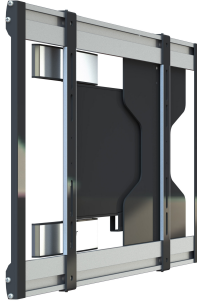

SLIM SWING

SKU: FS041025

Its many settings and its close-to-the-wall mounting make this bracket ideal for anyone who wants flexibility and grace for thin displays, at the office or in the living room. The extensive use of aluminium in its design emphasises its grace. The ability to rotate left and right with a 180° swivel ensures that the display is at the perfect viewing angle. The bracket extends from the wall by only 33 mm and is delivered largely preassembled, making it easy to install. For displays of size 32-46". Finish: silver/black.

Maximum display depth: 50mm

Max weight 20

Warranty 5

VESA Horizontal 200 - 600

VESA Vertical 200 - 400

Swivel minus 90

Swivel plus 90

Placement Wall

GALLERY IMAGES

ADDITIONAL INFORMATION

Weight	8 kg
Dimensions	75 × 45 × 3,5 cm
Color	Aluminium/Black

We reserve the right to introduce changes in the product specifications after the printing and publication of this document.