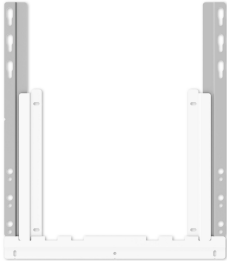

### SLIM FIXED

SKU: N/A

Puts your display up as a poster on the wall. Mount a thin display close to the wall with the aid of a bracket that can hardly be seen behind it. The distance from the wall is as little as 5 mm. The bracket has few parts and is easy to mount, making it a solution that is as clever as it is cost effective for anyone looking for a graceful and discrete mounting. The bracket is available in three versions (each with its own article number) to fit displays of different hole patterns. Recommended display size: approx. 32-60 inches.

**Maximum display depth: 50mm**

---

**Max weight 30**

**Warranty 5**

**Max Screen size 32-60"**

**VESA Horizontal 200 - 400**

**VESA Vertical 200 - 200**

**Placement Wall**

GALLERY IMAGES

**VARIATIONS**

<b>SKU</b>	<b>VESA</b>
FS011060	400x200
FS011061	400x400
FS011062	800x400

**ADDITIONAL INFORMATION**

<b>Weight</b>	N/A
<b>Dimensions</b>	N/A
<b>Color</b>	Aluminum/White
<b>VESA</b>	400×200, 400×400, 800×400