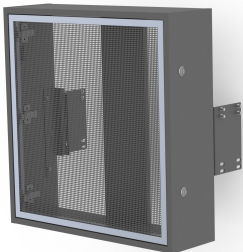

SMS PRESENCE TOWER BOX

SKU: N/A

The Presence Tower Box has room for your media equipment - you can place a computer in horizontal as well as vertical position. The perforated door is excellent for media equipment that generates heat and needs extra good air circulation. The product is lockable with a key.

On our mobile Presence versions you place the Tower Box on the back of the bracket, and if you want to you can also fit a Presence Media Box to the front – at the same time.

Please note that article no C5-21U005-2-A, SMS Presence Tower Box Glass, is discontinued.

Max weight 10
Placement Accessory

GALLERY IMAGES

VARIATIONS

SKU	Fits model
C5-21U004-2-A	Wall/Floor
C5-21U006-2-A	Mobile

ADDITIONAL INFORMATION

Weight	N/A
Dimensions	N/A
Fits model	Mobile, Wall/Floor

We reserve the right to introduce changes in the product specifications after the printing and publication of this document.