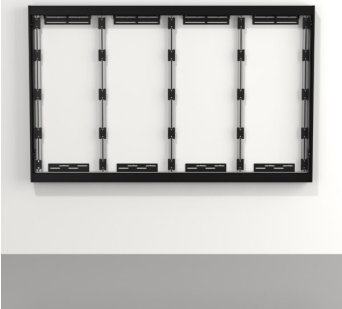

LEDDY WALL

SKU: N/A

SMS Leddy is a flexible product that can easily adapt to new configurations and all-in-one LED display solutions. These pre-configured stands are designed to fit many of displays from the leading LED manufacturers. An elegant Scandinavian design with a wooden frame makes it easy to integrate the product with the surrounding environment. SMS Leddy comes extensively pre-mounted for easy installation and is ADA compliant.

SMS Leddy Wall is perfect in small spaces where a bracket with legs are in the way.

Warranty 5

Max Screen size 130

Placement Wall

GALLERY IMAGES

VARIATIONS

SKU	LED Brand	Size [inch]	Color
K09-039-20	Philips	110	Black
K09-042-20	Philips	137	Black
K09-039-22	Philips	110	Birch
K09-042-22	Philips	137	Birch
K09-039-23	Philips	110	Oak
K09-042-23	Philips	137	Oak
K09-039-24	Philips	110	Walnut
K09-042-24	Philips	137	Walnut
K09-025-24	Samsung	130	Walnut
K09-025-23	Samsung	130	Oak
K09-025-20	Samsung	130	Black
K09-025-22	Samsung	130	Birch

ADDITIONAL INFORMATION

Placement	Wall
LED Brand	Philips, Samsung
Size [inch]	110, 130, 137
Color	Birch, Black, Oak, Walnut

We reserve the right to introduce changes in the product specifications after the printing and publication of this document.