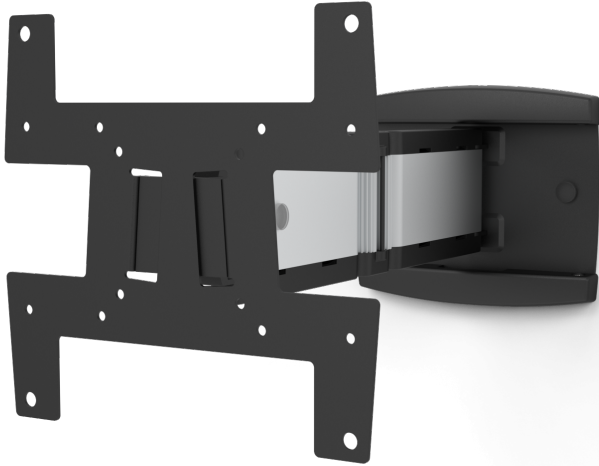

ICON WL 3D

SKU: N/A

The SMS Icon WL 3D is an elegant way to extend the use of your display, regardless of architectural limitations of the room. The 3D arm can be adjusted almost any way you want.

The SMS Icon WL 3D is the smallest and lightest of our 3D arms. Even though we have designed a thin, flat wall bracket it is still very safe and reliable, and carries displays up to 12 kg. The display can be extended as far as 38 centimetres from the wall, or flat against it. Choose one of two finishes: Aluminium/Black or Aluminium/Anthracite Grey.

With VESA 200x200!

Max weight 12

Warranty 5

VESA Horizontal 75 - 200

VESA Vertical 75 - 200

VESA Exceptions 75x100;75x200;100x75;100x200;200x75

Swivel minus 90

Swivel plus 90

Placement Wall

GALLERY IMAGES

VARIATIONS

SKU	Color
C181U003-2A	Aluminium/Anthracite Grey
C181U003-1A	Aluminium/Black

ADDITIONAL INFORMATION

Weight	N/A
Dimensions	N/A
Color	Aluminium/Anthracite Grey, Aluminium/Black