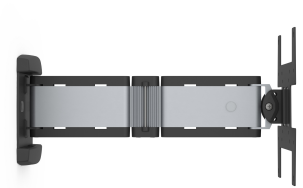

ICON WL 3D

SKU: N/A

The SMS Icon WL 3D is an elegant way to extend the use of your display, regardless of architectural limitations of the room. The 3D arm can be adjusted almost any way you want.

The SMS Icon WL 3D is the smallest and lightest of our 3D arms. Even though we have designed a thin, flat wall bracket it is still very safe and reliable, and carries displays up to 12 kg. The display can be extended as far as 38 centimetres from the wall, or flat against it. Choose one of two finishes: Aluminium/Black or Aluminium/Anthracite Grey.

With VESA 200x200!

Max weight 12

Warranty 5

VESA Horizontal 75 - 200

VESA Vertical 75 - 200

VESA Exceptions 75x100;75x200;100x75;100x200;200x75

Swivel minus 90

Swivel plus 90

Placement Wall

GALLERY IMAGES

VARIATIONS

SKU	Color
C181U003-2A	Aluminium/Anthracite Grey
C181U003-1A	Aluminium/Black

ADDITIONAL INFORMATION

Weight	N/A
Dimensions	N/A
Color	Aluminium/Anthracite Grey, Aluminium/Black