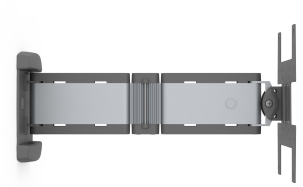

ICON WL 3D

SKU: N/A

The SMS Icon WL 3D is an elegant way to extend the use of your display, regardless of architectural limitations of the room. The 3D arm can be adjusted almost any way you want.

The SMS Icon WL 3D is the smallest and lightest of our 3D arms. Even though we have designed a thin, flat wall bracket it is still very safe and reliable, and carries displays up to 12 kg. The display can be extended as far as 38 centimetres from the wall, or flat against it. Choose one of two finishes: Aluminium/Black or Aluminium/Anthracite Grey.

With VESA 200x200!

Max weight 12

Warranty 5

VESA Horizontal 75 - 200

VESA Vertical 75 - 200

VESA Exceptions 75x100;75x200;100x75;100x200;200x75

Swivel minus 90

Swivel plus 90

Placement Wall

GALLERY IMAGES

VARIATIONS

SKU	Color
C181U003-2A	Aluminium/Anthracite Grey
C181U003-1A	Aluminium/Black

ADDITIONAL INFORMATION

Weight	N/A
Dimensions	N/A
Color	Aluminium/Anthracite Grey, Aluminium/Black