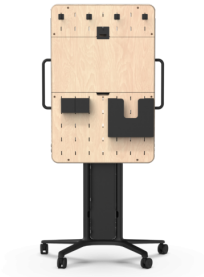

GALLERY IMAGES