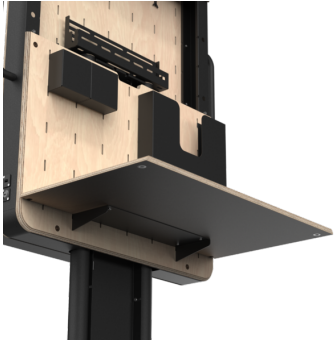

While the amount of equipment on ordinary floorstands are limited, the large mounting interface on Peggy One can carry everything you need. Use our flexible brackets and accessories to fasten your devices, or simply secure equipment directly to the panels.

Peggy One Engaged Meeting comes pre-configured with the most popular features from our Award-winning Peggy One platform, with the great benefit of a short leadtime.

Max weight 30

Warranty 5

Max Screen size Recommended Max 55"

VESA Horizontal 100 - 400

VESA Vertical 100 - 400

Placement Mobile

GALLERY IMAGES

We reserve the right to introduce changes in the product specifications after the printing and publication of this document.