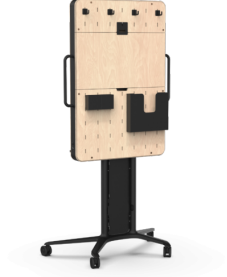

GALLERY IMAGES