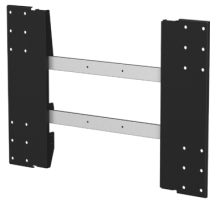

UNIVERSAL VESA ADAPTER

SKU: N/A

These accessories makes it possible to expand the VESA hole pattern that a mount can take. There are two versions available: a medium-sized adapter that expands the horizontal VESA with 100 or 200 mm, and a large adapter that expands the horizontal VESA with 100 mm and the vertical VESA with 100 or 200mm.

Max weight 50

Warranty 5

Placement Accessory

GALLERY IMAGES

VARIATIONS

SKU	Size
03-032-1	Medium
03-031-1	Large

ADDITIONAL INFORMATION

Weight	N/A
Dimensions	N/A
Size	Medium, Large