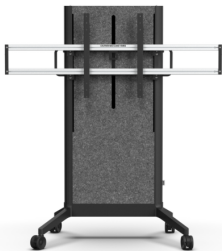

MULTIMOUNT PRO 1500X600

SKU: 03-027-6

MultiMount PRO 1500x600 is a large display-mount, designed to hold large display with a VESA of maximum 1500x600.

MultiMount PRO 1500x600 can be used as a wall mount or as a replacement for the display holder on our Presence series our EVER 620 to take displays with larger VESA.

Max weight is 100kg.

Max weight 100

VESA Horizontal 200 - 1500

VESA Vertical 400 - 600

Placement Wall

GALLERY IMAGES

We reserve the right to introduce changes in the product specifications after the printing and publication of this document.