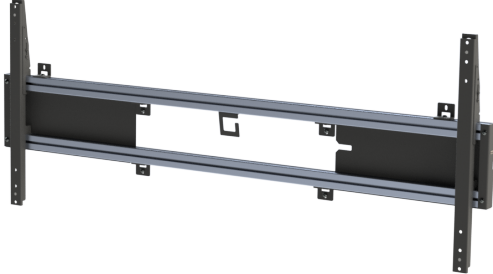

MULTIMOUNT PRO 1500X600

SKU: 03-027-6

MultiMount PRO 1500x600 is a large display-mount, designed to hold large display with a VESA of maximum 1500x600.

MultiMount PRO 1500x600 can be used as a wall mount or as a replacement for the display holder on our Presence series our EVER 620 to take displays with larger VESA.

Max weight is 100kg.

Max weight 100

VESA Horizontal 200 - 1500

VESA Vertical 400 - 600

Placement Wall

GALLERY IMAGES

We reserve the right to introduce changes in the product specifications after the printing and publication of this document.