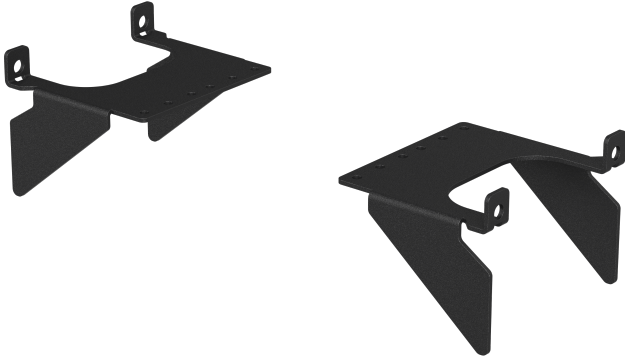

EVER 19 INCH RACK

SKU: 16-109-1

A clever 19 inch rack mount for the **EVER 620** series. This accessory will make EVER 620 floorstand even more versatile. Mount your 19" electronic equipment in a secure way inside the body of the EVER 620 floorstand.

Placement Accessory

GALLERY IMAGES

ADDITIONAL INFORMATION

Color	Anthracite Grey
Weight	1,3

We reserve the right to introduce changes in the product specifications after the printing and publication of this document.