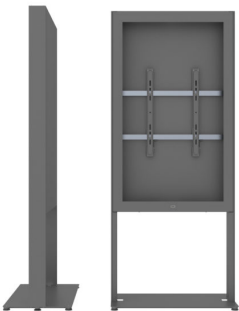

Max weight 50

Warranty 5

Max Screen size 65"

VESA Horizontal 100 - 800

VESA Vertical 200 - 600

Placement Floor

GALLERY IMAGES

VARIATIONS