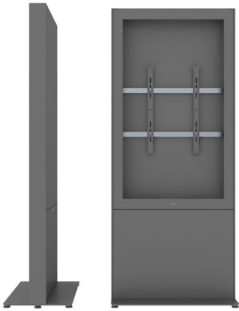

Choose glass, or no glass.

When ordering, you can choose polycarbonate glass in front of the display to give protection, prevent the public from tampering with the display and allow for easy cleaning. Or, you can order a version without front glass.

Max weight 50

Warranty 5

Max Screen size 65"

VESA Horizontal 100 - 800

VESA Vertical 200 - 600

Placement Floor

GALLERY IMAGES

VARIATIONS