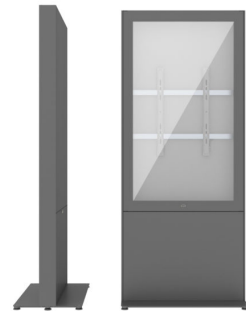

Max weight 50

Warranty 5

Max Screen size 65"

VESA Horizontal 100 - 800

VESA Vertical 200 - 600

Placement Floor

GALLERY IMAGES

VARIATIONS