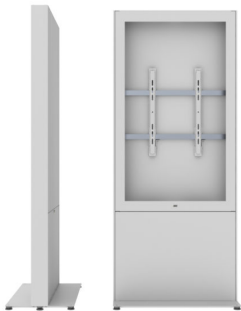

Max weight 50

Warranty 5

Max Screen size 65"

VESA Horizontal 100 - 800

VESA Vertical 200 - 600

Placement Floor

GALLERY IMAGES

VARIATIONS