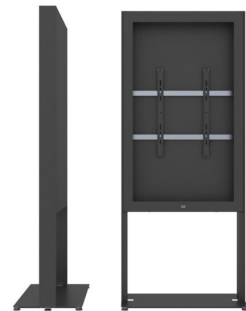

Max weight 50

Warranty 5

Max Screen size 65"

VESA Horizontal 100 - 800

VESA Vertical 200 - 600

Placement Floor

GALLERY IMAGES

VARIATIONS