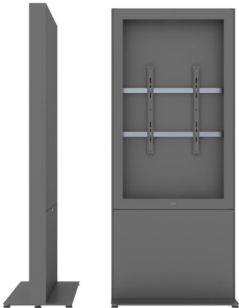

Choose glass, or no glass.

When ordering, you can choose polycarbonate glass in front of the display to give protection, prevent the public from tampering with the display and allow for easy cleaning. Or, you can order a version without front glass.

Max weight 50

Warranty 5

Max Screen size 65"

VESA Horizontal 100 - 800

VESA Vertical 200 - 600

Placement Floor

GALLERY IMAGES

VARIATIONS