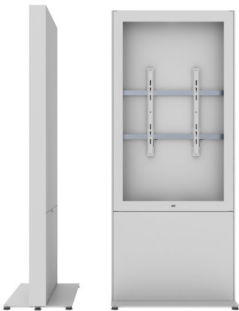

Max weight 50

Warranty 5

Max Screen size 65"

VESA Horizontal 100 - 800

VESA Vertical 200 - 600

Placement Floor

GALLERY IMAGES

VARIATIONS