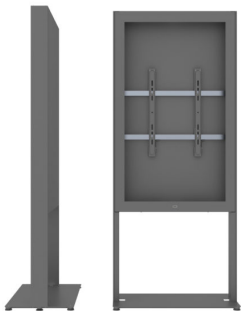

Choose glass, or no glass.

When ordering, you can choose polycarbonate glass in front of the display to give protection, prevent the public from tampering with the display and allow for easy cleaning. Or, you can order a version without front glass.

Max weight 50

Warranty 5

Max Screen size 65"

VESA Horizontal 100 - 800

VESA Vertical 200 - 600

Placement Floor

GALLERY IMAGES

VARIATIONS