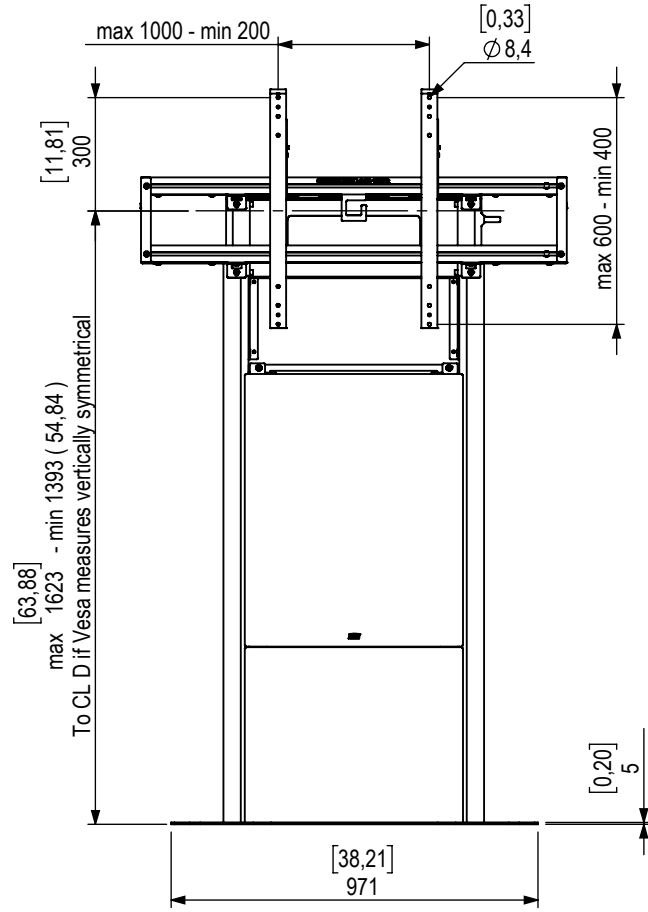

Technical drawing (mm/inch)
 K05-122-2 / K05-122-6 SMS Presence Floor 1000x600 1650 (Scale 1:20)

CL D - Centrum Line Display