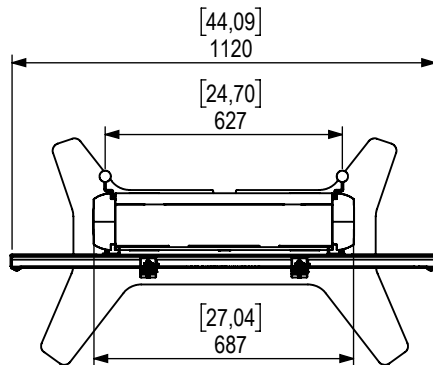

Technical drawing (mm/inch)
 K05-122-2 / K05-122-6 SMS Presence Floor 1000x600 1650 (Scale 1:20)

CL D - Centrum Line Display