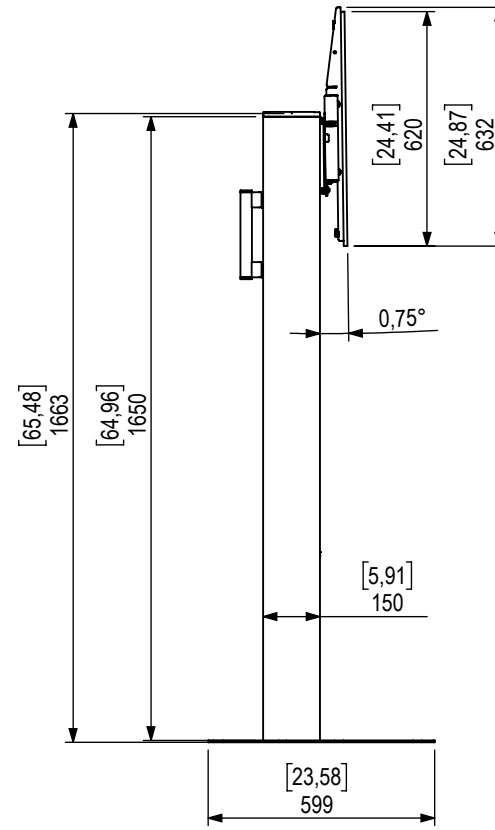

Technical drawing (mm/inch)
 K05-122-2 / K05-122-6 SMS Presence Floor 1000x600 1650 (Scale 1:20)

CL D - Centrum Line Display