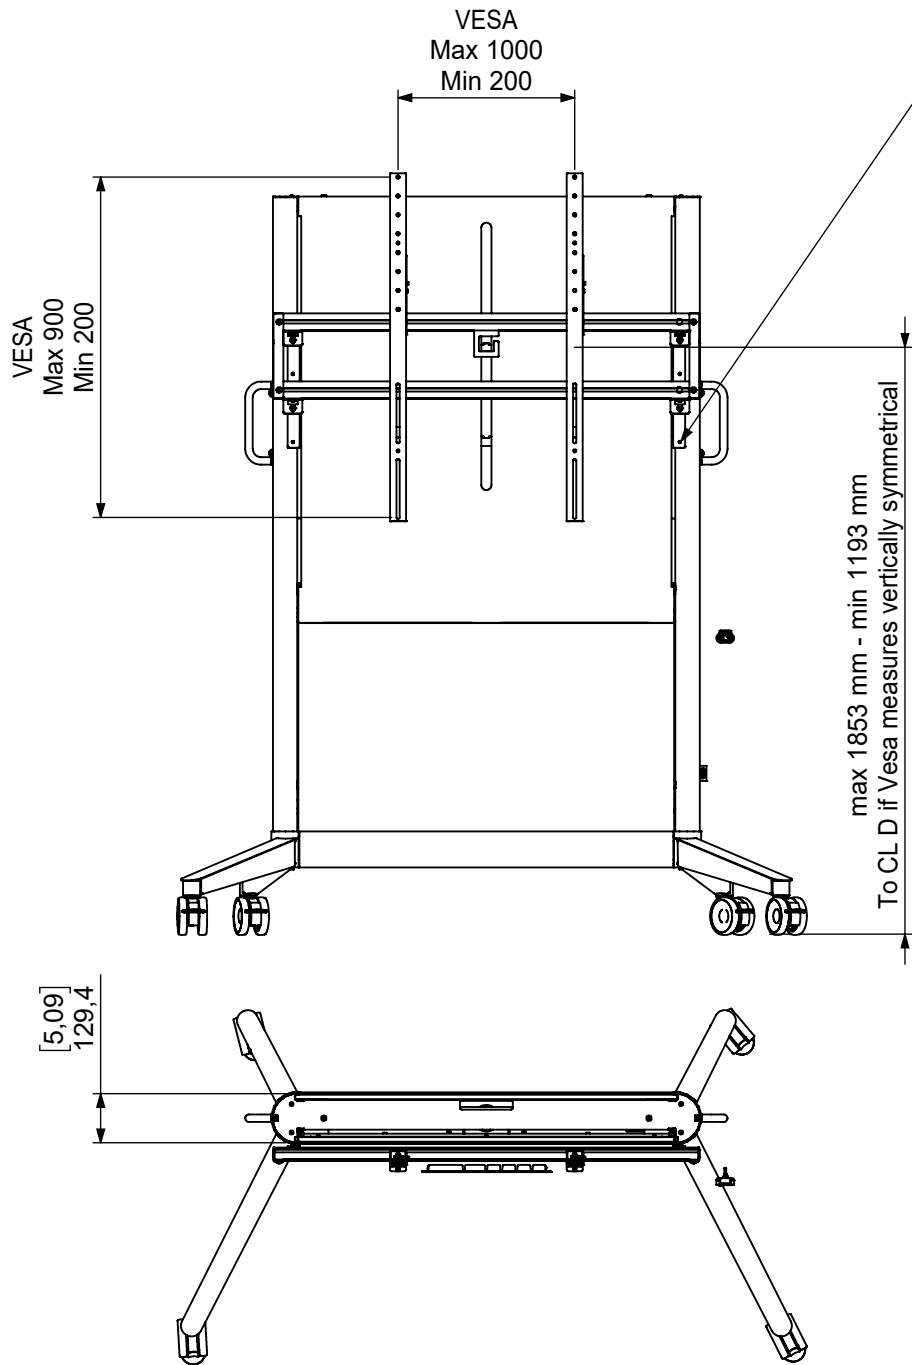

Technical drawing (mm/inch)
 K16-015-xx-M / EVER1000 Mobile Motor Single

Mounting displayholder one step
 down will lower display 90 mm.