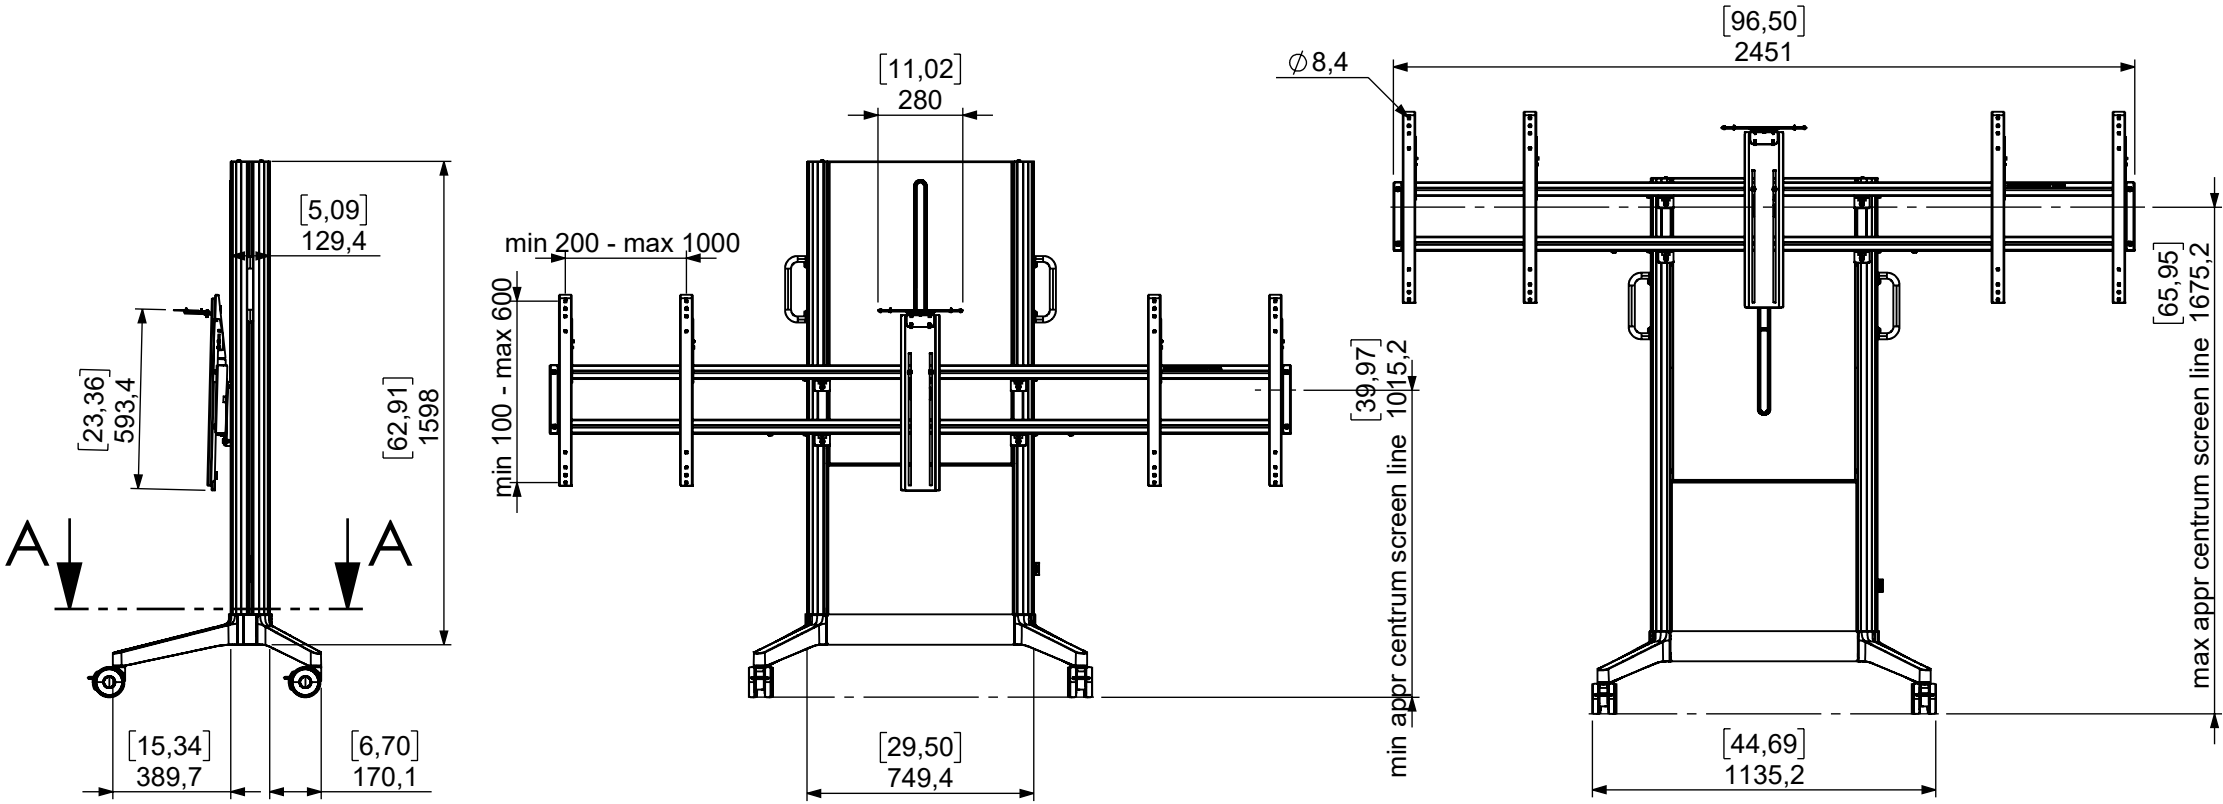

# Technical drawing (mm/inch)

16-011-xx / 05-023-6 EVER620 Mobile with SMS Presence Mob VC XL 1000x600 Holder

Max screen width W in mm with Vesa below, 05-023-6 :

Vesa 1000x600 W=1350

Vesa 800x600 W=1550

Vesa 600x600 W=1750

Vesa 400x600 W=1950

Vesa 300x600 W=2050

**SMART MEDIA  
SOLUTIONS**