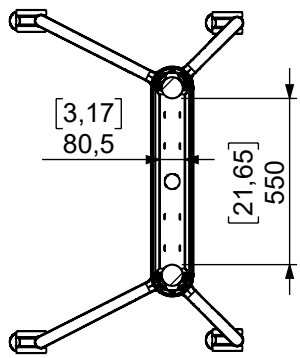

# Technical drawing (mm/inch)

16-011-xx / 05-023-6 EVER620 Mobile with SMS Presence Mob VC XL 1000x600 Holder

Max screen width W in mm with Vesa below, 05-023-6 :

Vesa 1000x600 W=1350

Vesa 800x600 W=1550

Vesa 600x600 W=1750

Vesa 400x600 W=1950

Vesa 300x600 W=2050

**SMART MEDIA  
SOLUTIONS**