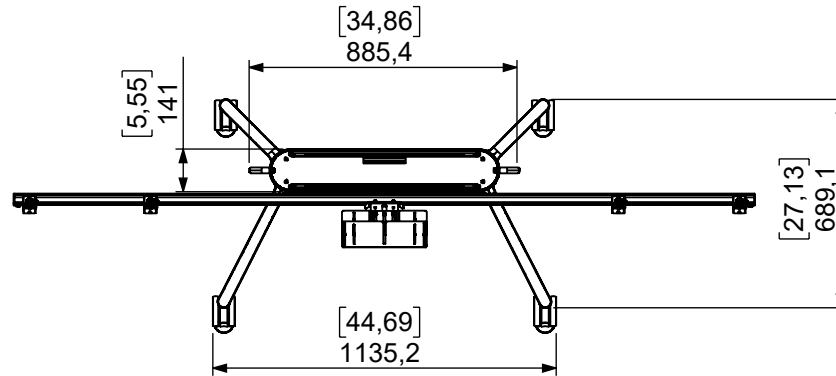

# Technical drawing (mm/inch)

16-011-xx / 05-023-6 EVER620 Mobile with SMS Presence Mob VC XL 1000x600 Holder

Max screen width W in mm with Vesa below, 05-023-6 :

Vesa 1000x600 W=1350

Vesa 800x600 W=1550

Vesa 600x600 W=1750

Vesa 400x600 W=1950

Vesa 300x600 W=2050

**SMART MEDIA  
SOLUTIONS**