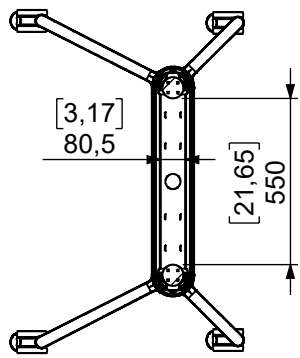

Technical drawing (mm/inch)

03-027-6 / EVER620 Mobile with MultiMount PRO 1500x600 A/DG

SMART MEDIA SOLUTIONS