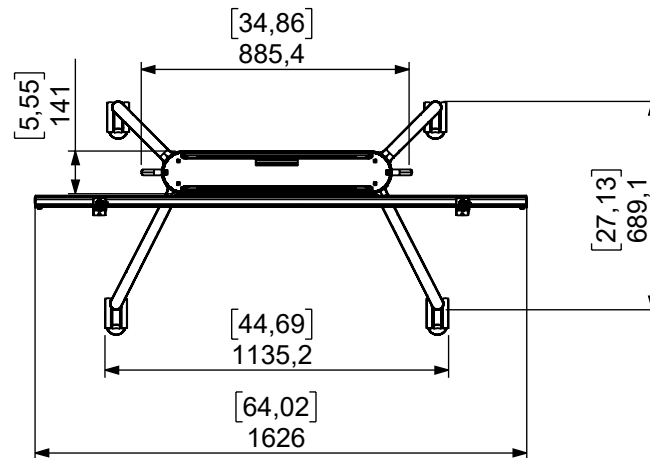

Technical drawing (mm/inch)

03-027-6 / EVER620 Mobile with MultiMount PRO 1500x600 A/DG

SMART MEDIA SOLUTIONS