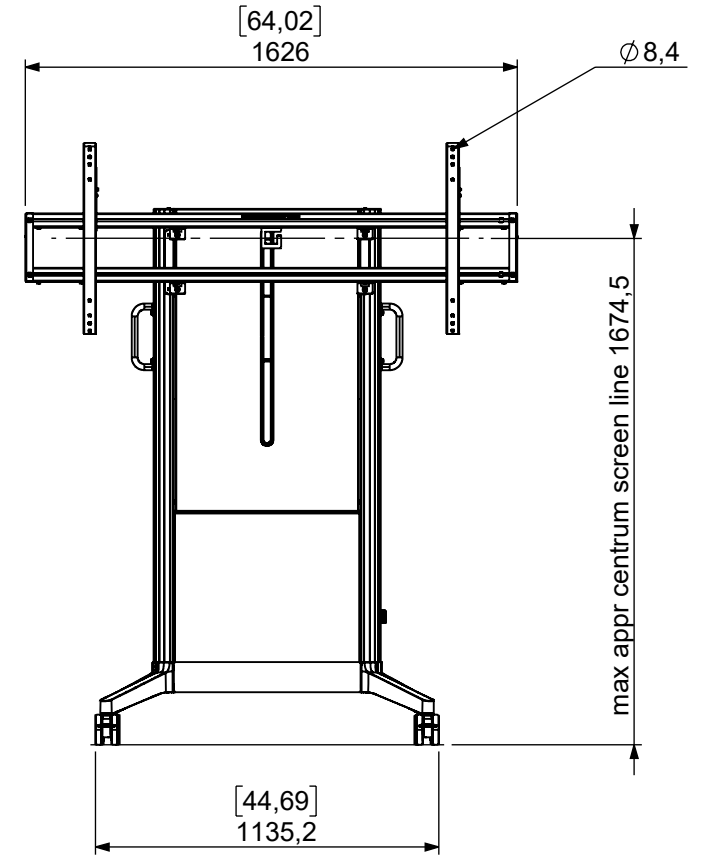

Technical drawing (mm/inch)

03-027-6 / EVER620 Mobile with MultiMount PRO 1500x600 A/DG

SMART MEDIA SOLUTIONS