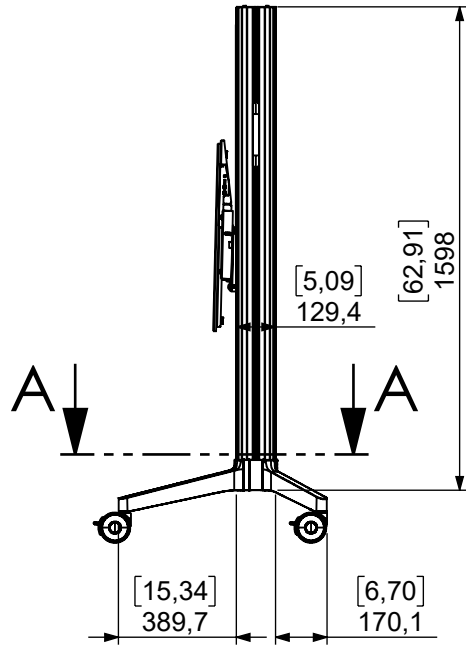

Technical drawing (mm/inch)

03-027-6 / EVER620 Mobile with MultiMount PRO 1500x600 A/DG

SMART MEDIA SOLUTIONS