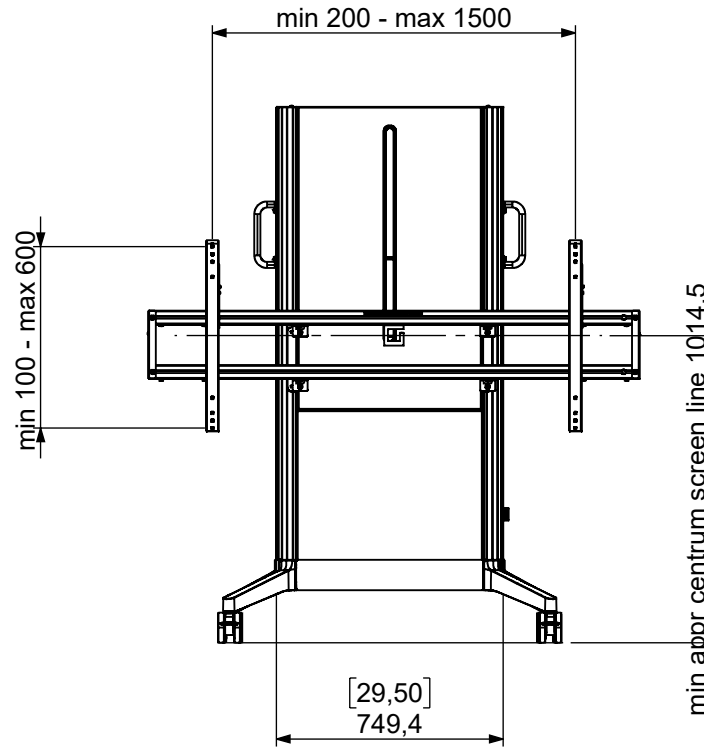

Technical drawing (mm/inch)

03-027-6 / EVER620 Mobile with MultiMount PRO 1500x600 A/DG

SMART MEDIA SOLUTIONS