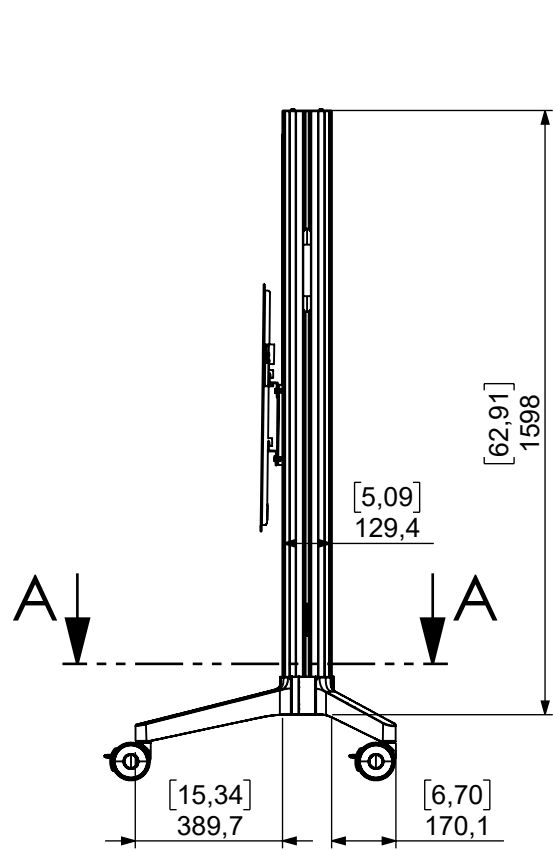

Technical drawing (mm/inch)
16-011-xx-M / EVER 620 Mobile Motor

SMART MEDIA SOLUTIONS