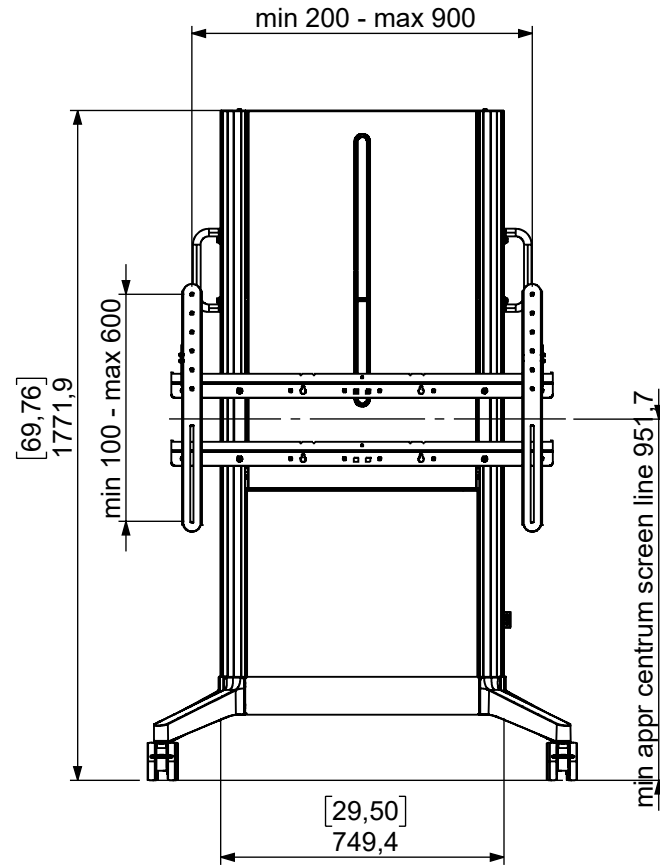

Technical drawing (mm/inch)
16-011-xx-M / EVER 620 Mobile Motor

SMART MEDIA SOLUTIONS