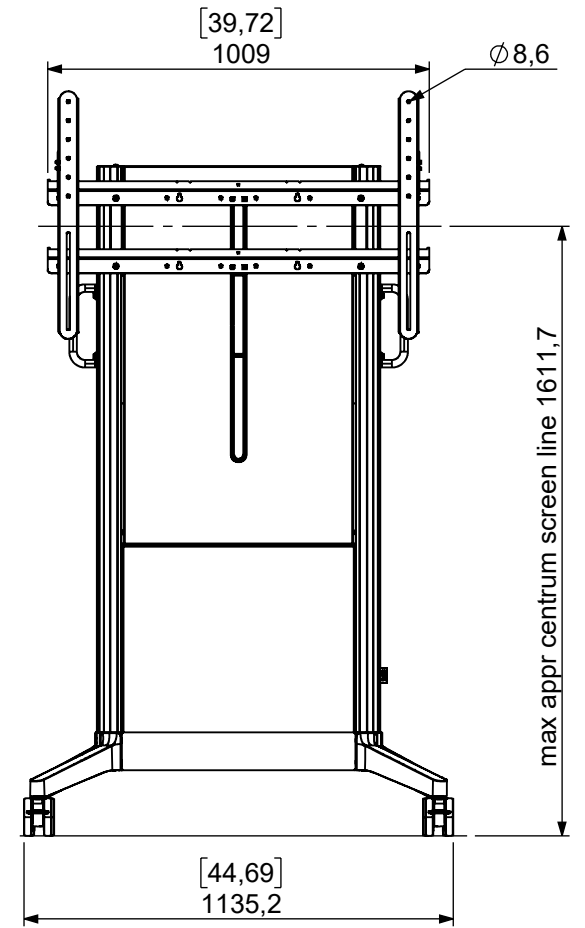

Technical drawing (mm/inch)
16-011-xx-M / EVER 620 Mobile Motor

SMART MEDIA SOLUTIONS