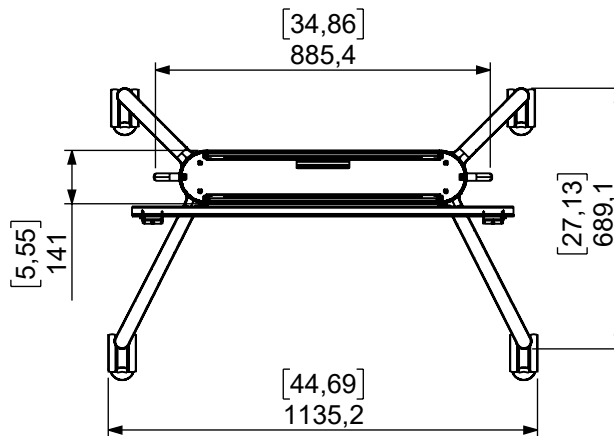

Technical drawing (mm/inch)
16-011-xx-M / EVER 620 Mobile Motor

SMART MEDIA SOLUTIONS