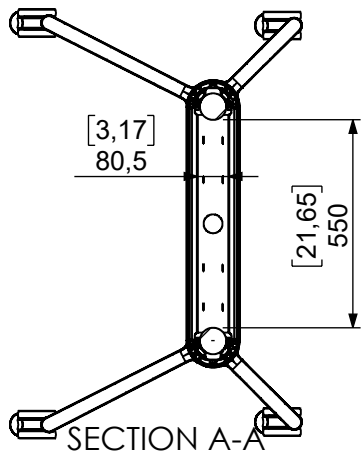

Technical drawing (mm/inch)
16-011-xx-M / EVER 620 Mobile Motor

SMART MEDIA SOLUTIONS