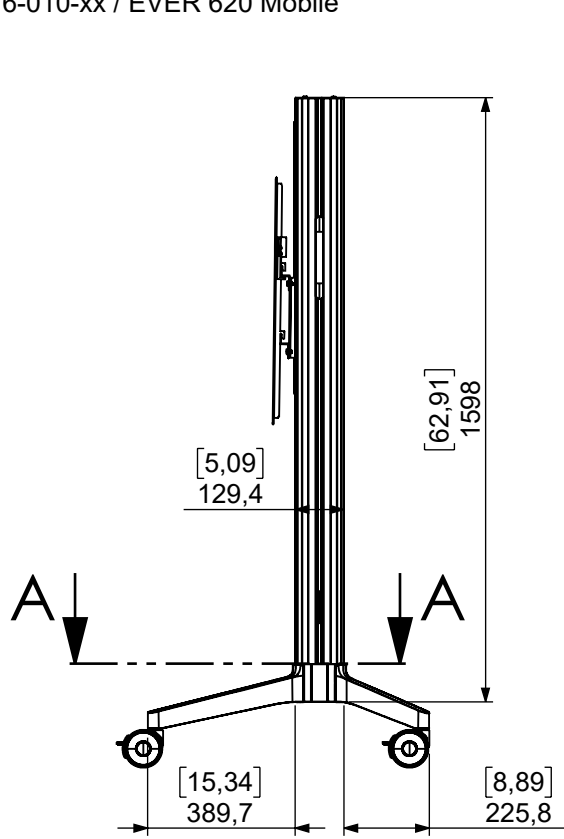

Technical drawing (mm/inch)

16-010-xx / EVER 620 Mobile

SMART MEDIA SOLUTIONS