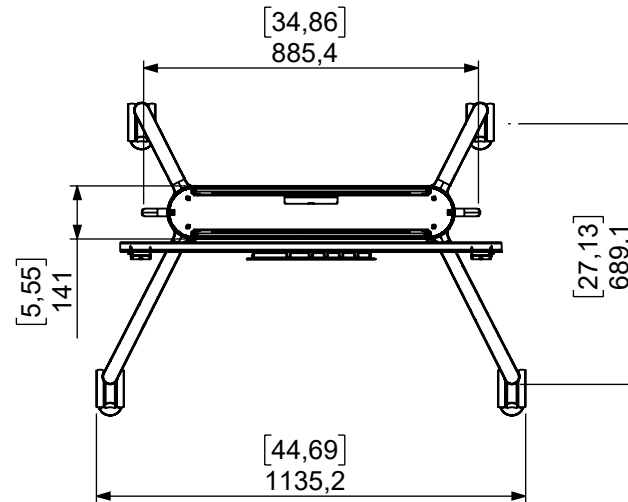

Technical drawing (mm/inch)

16-010-xx / EVER 620 Mobile

SMART MEDIA SOLUTIONS