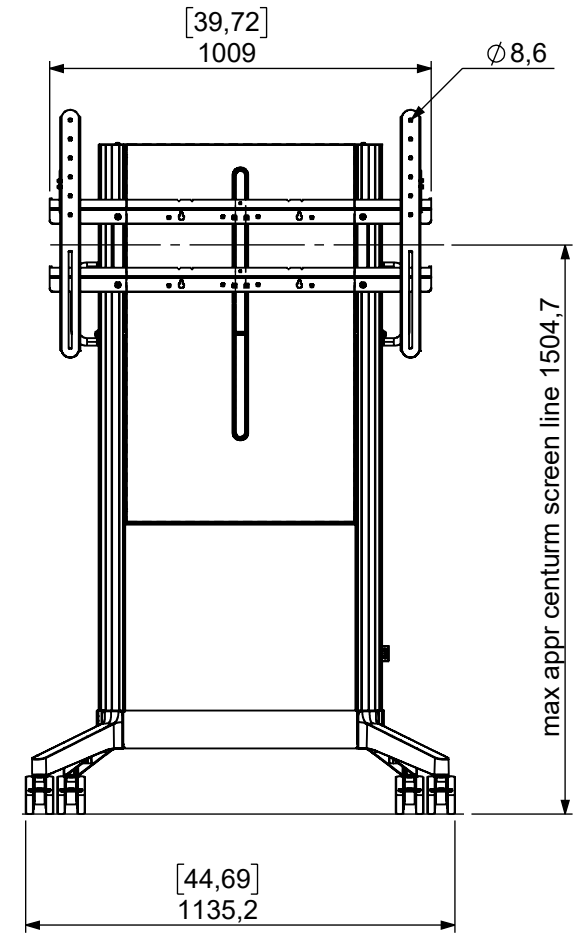

Technical drawing (mm/inch)

16-010-xx / EVER 620 Mobile

SMART MEDIA SOLUTIONS