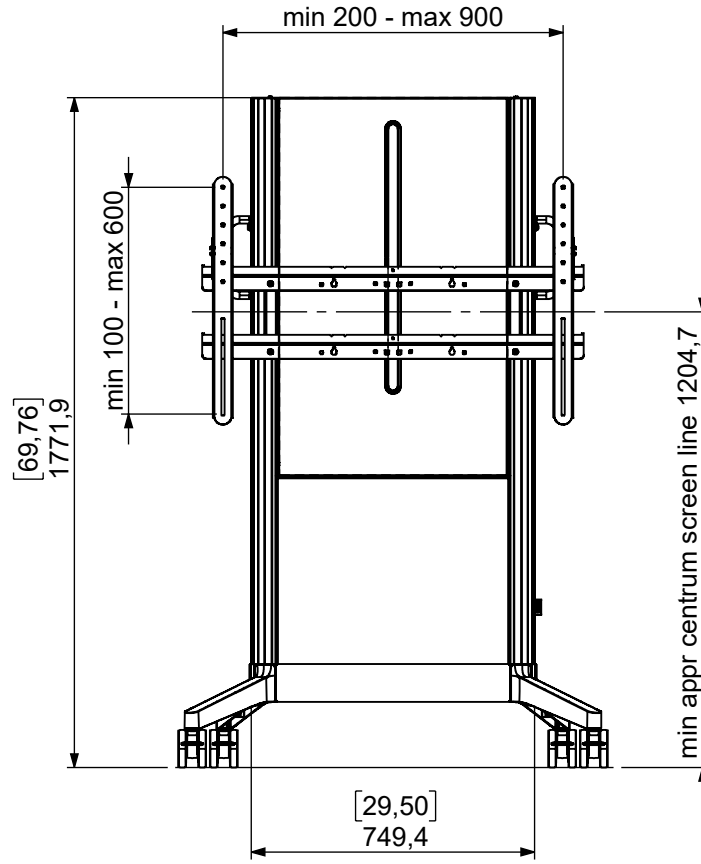

Technical drawing (mm/inch)

16-010-xx / EVER 620 Mobile

SMART MEDIA SOLUTIONS