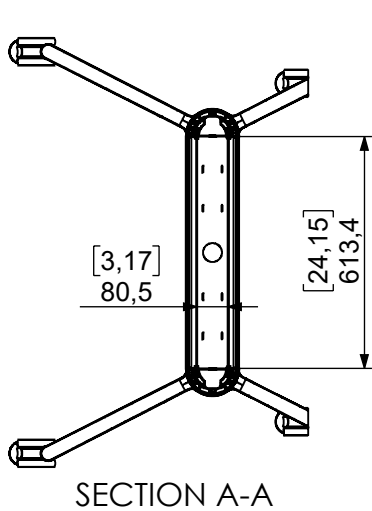

Technical drawing (mm/inch)

16-010-xx / EVER 620 Mobile

SMART MEDIA SOLUTIONS