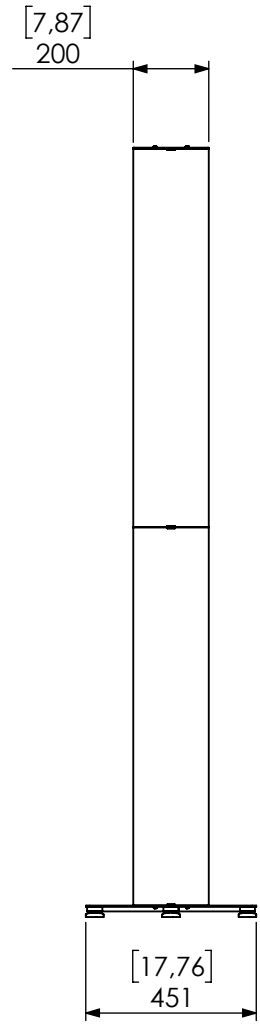

Technical drawing (mm/inch)
TP21042-01-01 / LED Totem for Philips 7000

SMART MEDIA SOLUTIONS