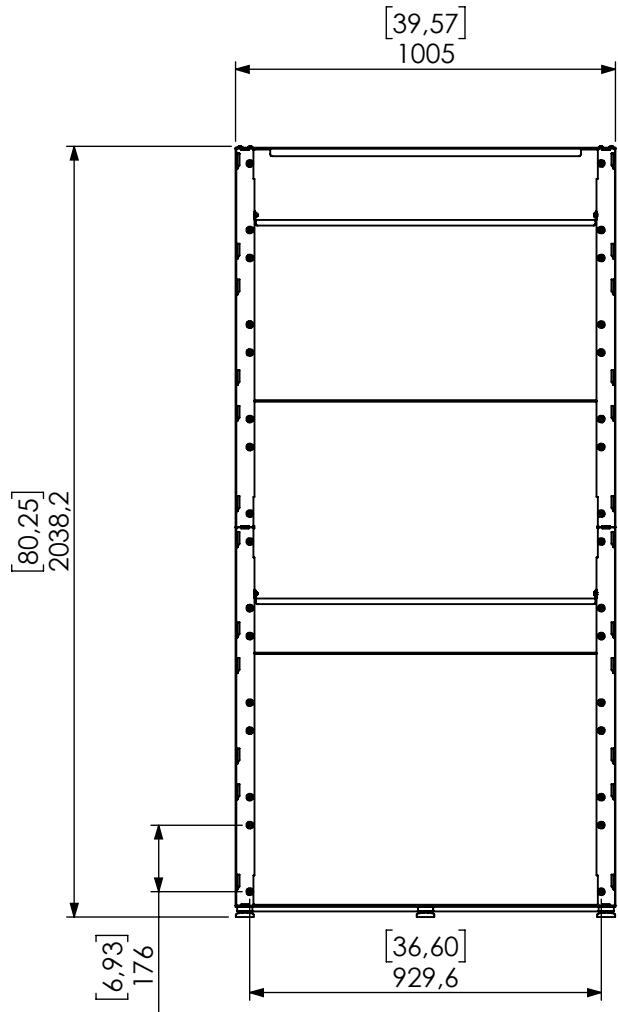

Technical drawing (mm/inch)
TP21042-01-01 / LED Totem for Philips 7000

SMART MEDIA SOLUTIONS