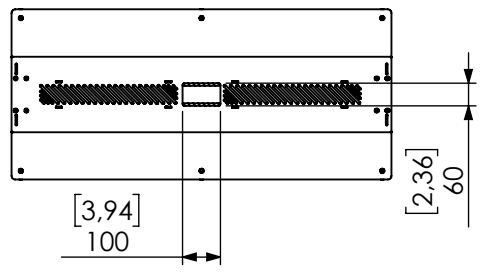

Technical drawing (mm/inch)
TP21042-01-01 / LED Totem for Philips 7000

SMART MEDIA SOLUTIONS