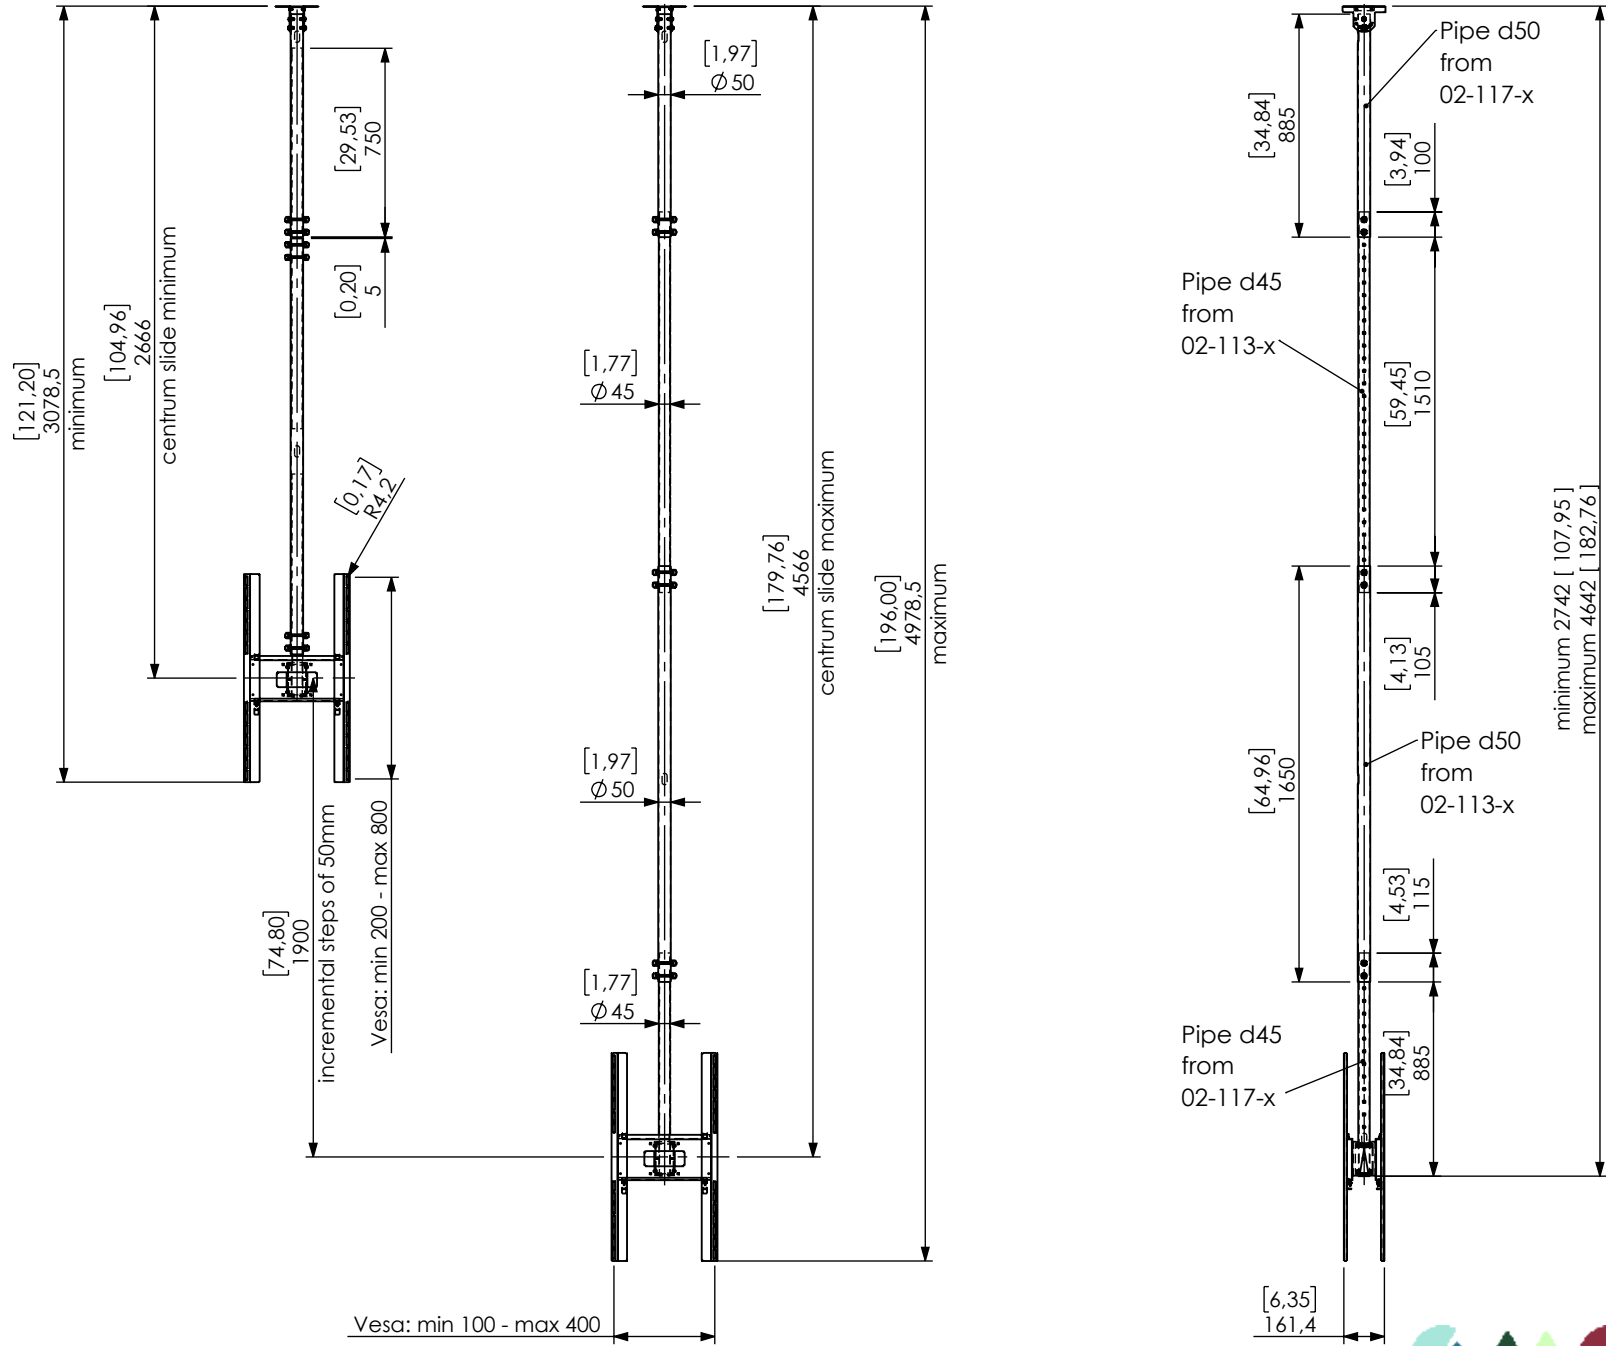

Technical drawing (mm/inch)
 02-117-x Func Ceiling P Large Dual + 02-113-x Func Ceiling Extension 2665-4565 dimensions mm / [inch]

SMART MEDIA SOLUTIONS