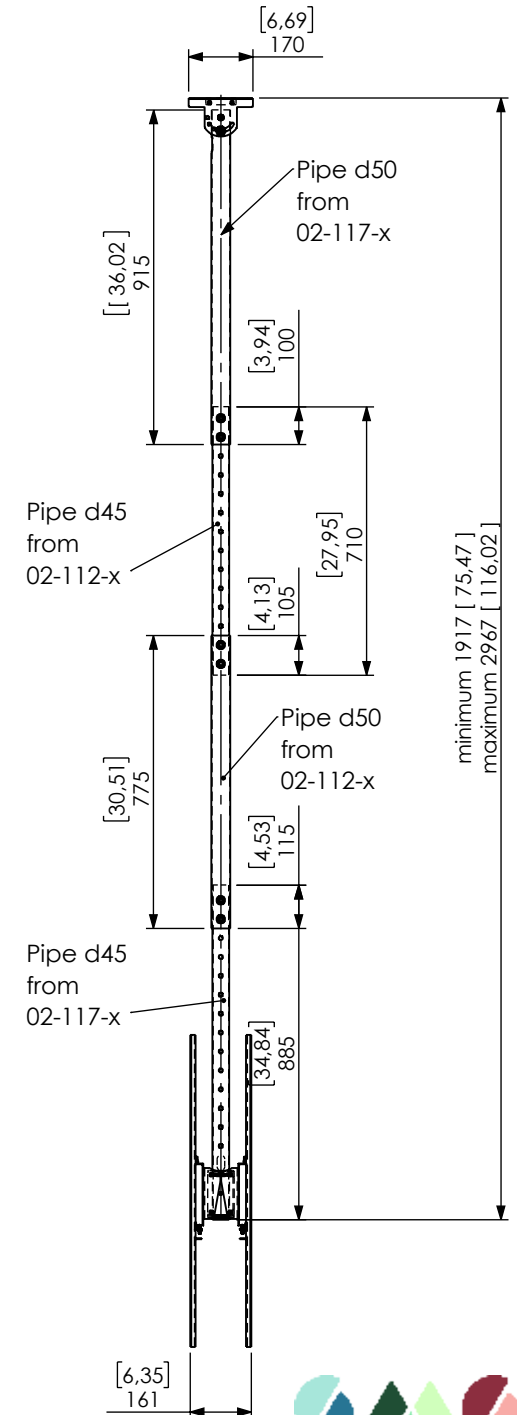

Technical drawing (mm/inch)
 02-117-x Func Ceiling P Large Dual + 02-112-x Func Ceiling Extension 1840-2890 dimensions mm / [inch]

SMART MEDIA SOLUTIONS