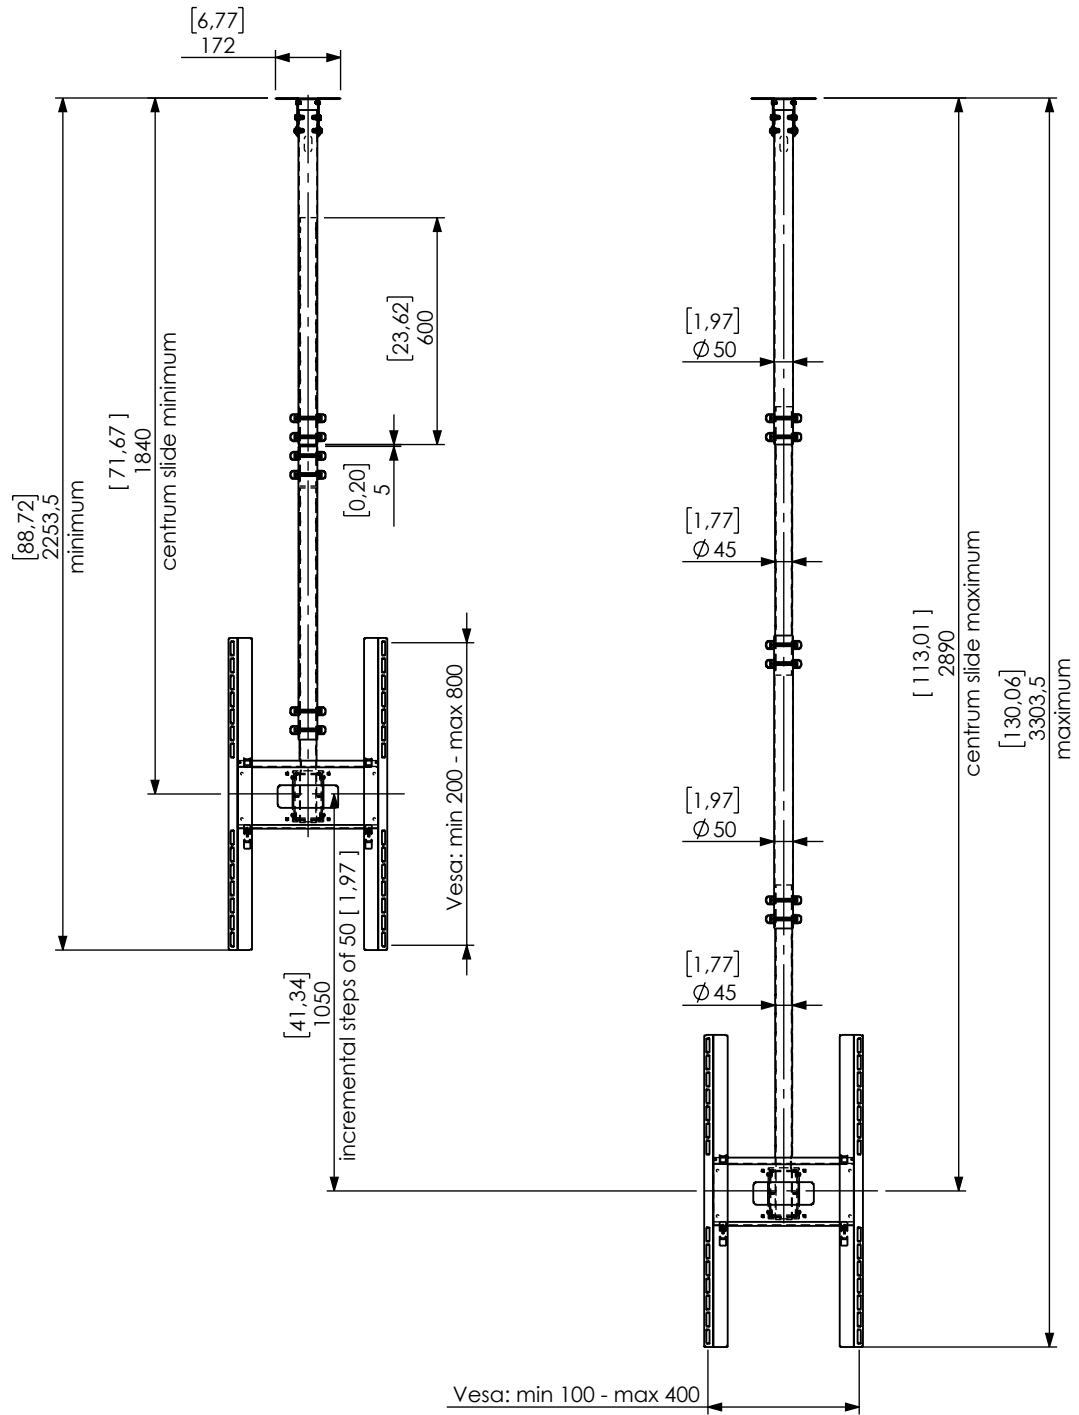

Technical drawing (mm/inch)
 02-117-x Func Ceiling P Large Dual + 02-112-x Func Ceiling Extension 1840-2890 dimensions mm / [inch]

SMART MEDIA SOLUTIONS