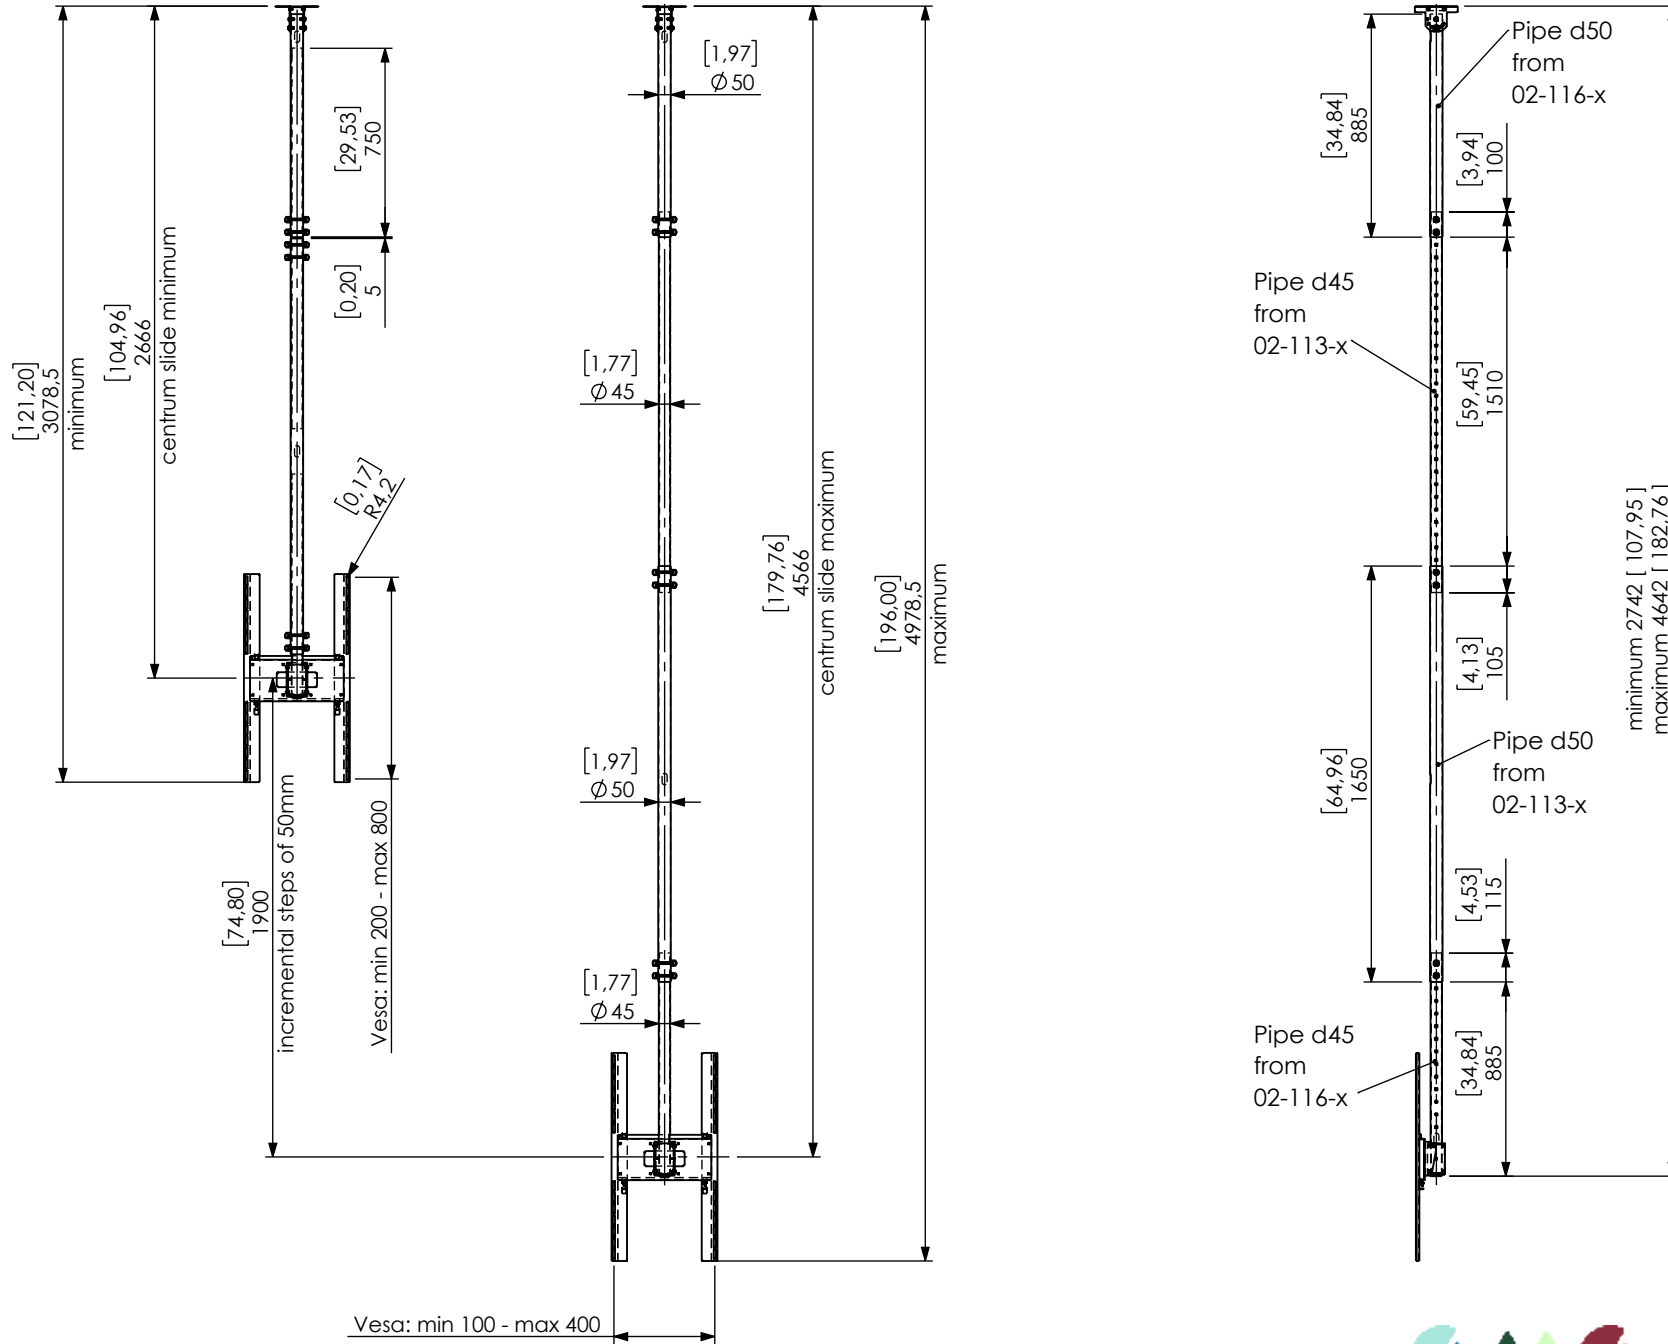

Technical drawing (mm/inch)  
 02-116-x Func Ceiling P Large Single + 02-113-x Func Ceiling Extension 2665-4565 dimensions mm / [ inch ]

SMART MEDIA SOLUTIONS