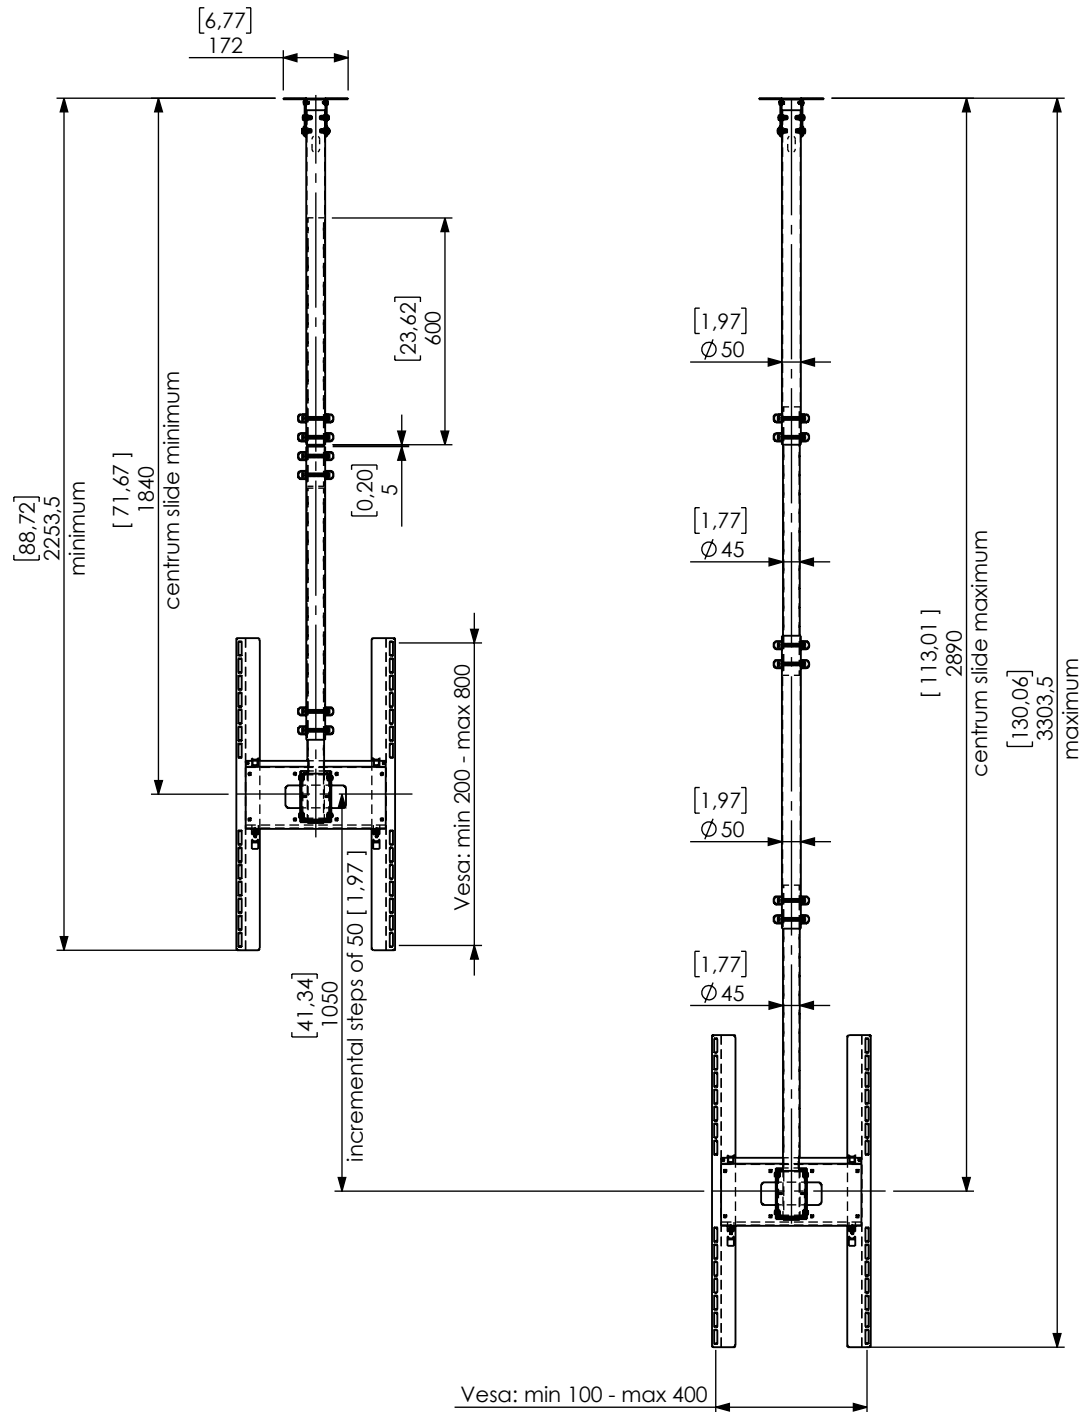

Technical drawing (mm/inch)
 02-116-x Func Ceiling P Large Single + 02-112-x Func Ceiling Extension 1840-2890 dimensions mm / [inch]

SMART MEDIA SOLUTIONS