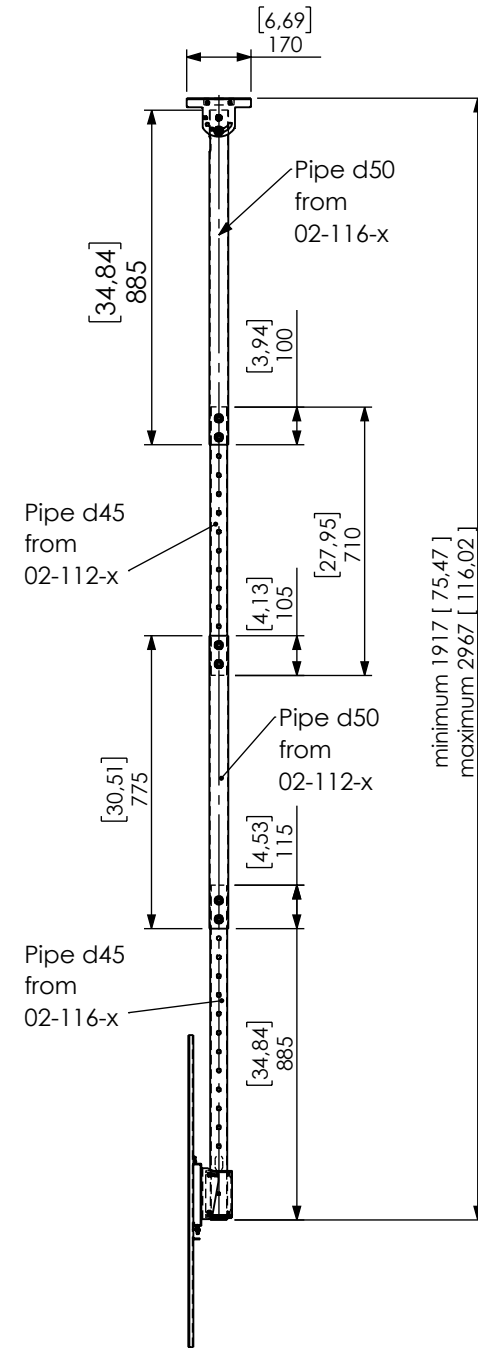

Technical drawing (mm/inch)
 02-116-x Func Ceiling P Large Single + 02-112-x Func Ceiling Extension 1840-2890 dimensions mm / [inch]

SMART MEDIA SOLUTIONS