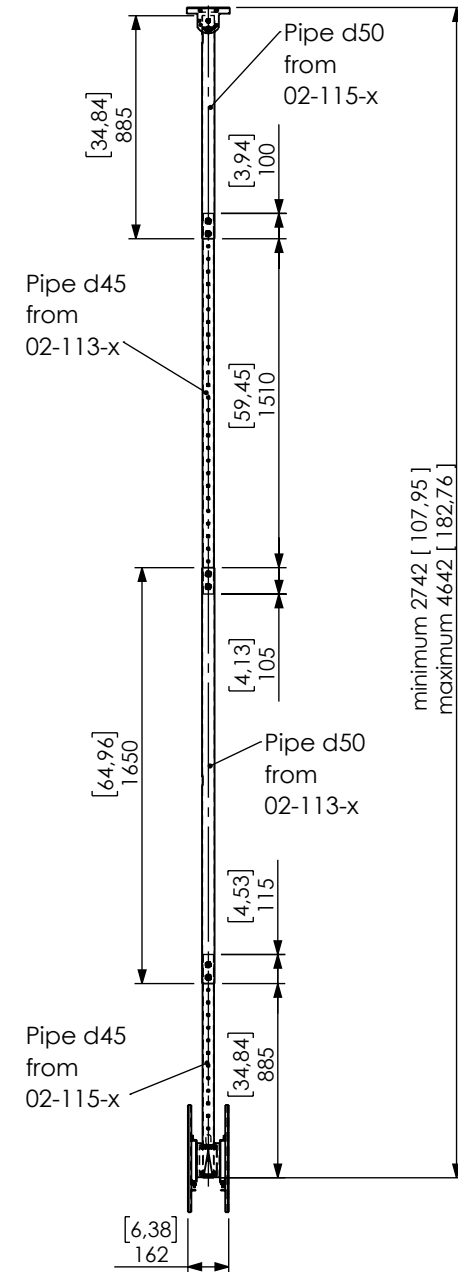

Technical drawing (mm/inch)  
 02-115-x Func Ceiling LP Medium Dual + 02-113-x Func Ceiling Extension 2665-4565 dimensions mm / [ inch ]

SMART MEDIA SOLUTIONS