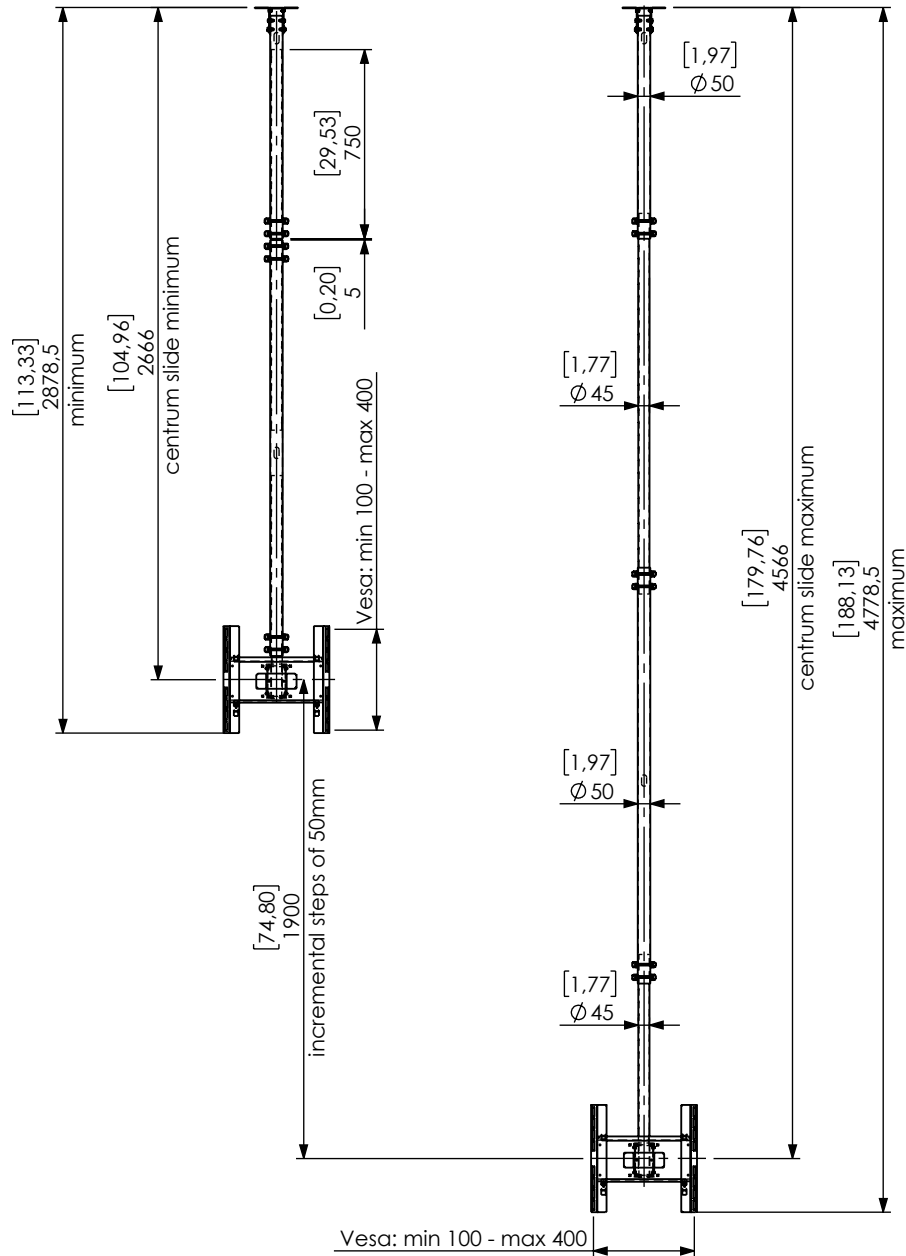

Technical drawing (mm/inch)  
 02-115-x Func Ceiling LP Medium Dual + 02-113-x Func Ceiling Extension 2665-4565 dimensions mm / [ inch ]

SMART MEDIA SOLUTIONS