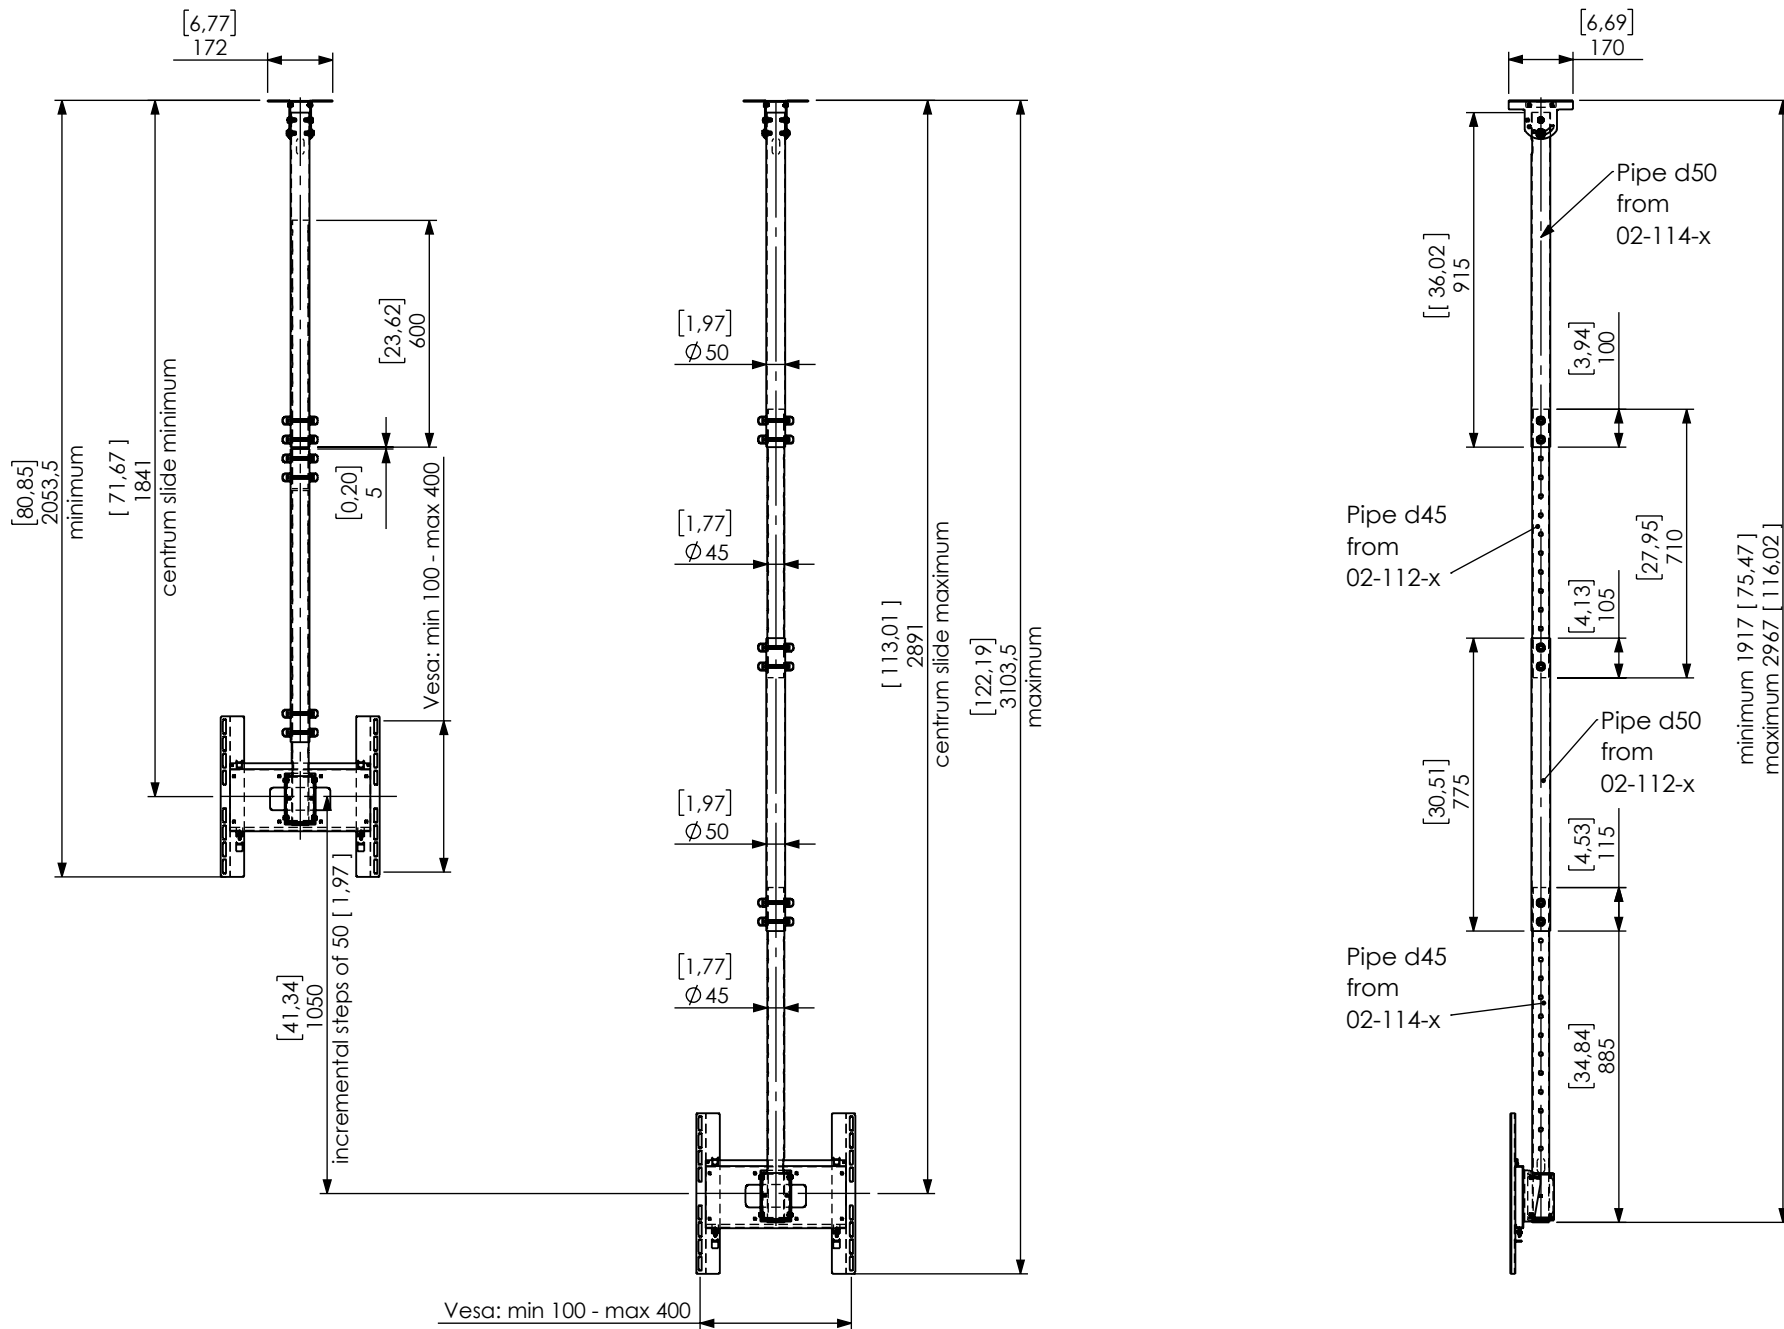

Technical drawing (mm/inch)
 02-114-x Func Ceiling LP Medium Single + 02-112-x Func Ceiling Extension 1840-2890 dimensions mm / [inch]

SMART MEDIA SOLUTIONS