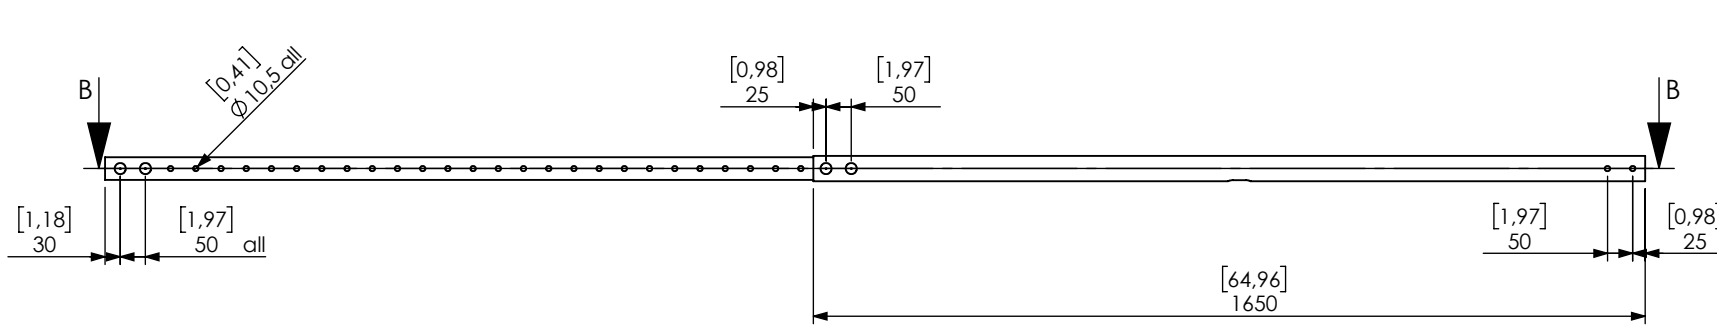

Technical drawing (mm/inch)
 02-113-x Func Ceiling Extension x 2665-4565 dimensions mm / [inch]

SECTION B-B
 SCALE 1 : 15

SMART MEDIA
 SOLUTIONS