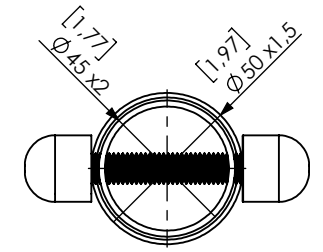

Technical drawing (mm/inch)
 02-113-x Func Ceiling Extension x 2665-4565 dimensions mm / [inch]

SECTION B-B
 SCALE 1 : 15

SMART MEDIA
 SOLUTIONS