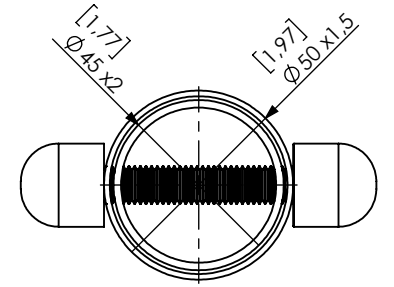

Technical drawing (mm/inch)
02-112-x Func Ceiling Extension x 1840-2890 dimensions mm / [inch]

SECTION A-A
SCALE 1 : 7