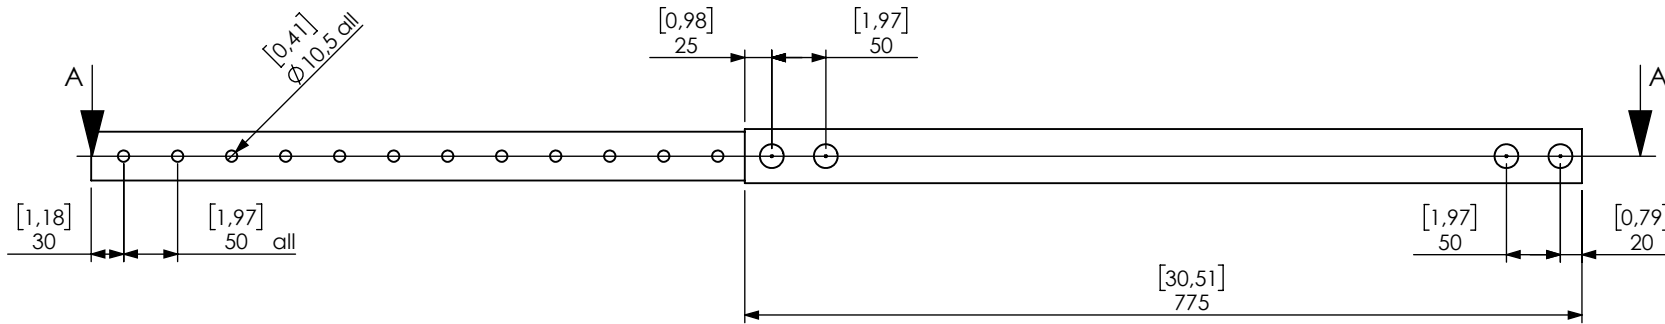

Technical drawing (mm/inch)
02-112-x Func Ceiling Extension x 1840-2890 dimensions mm / [inch]

SECTION A-A
SCALE 1 : 7