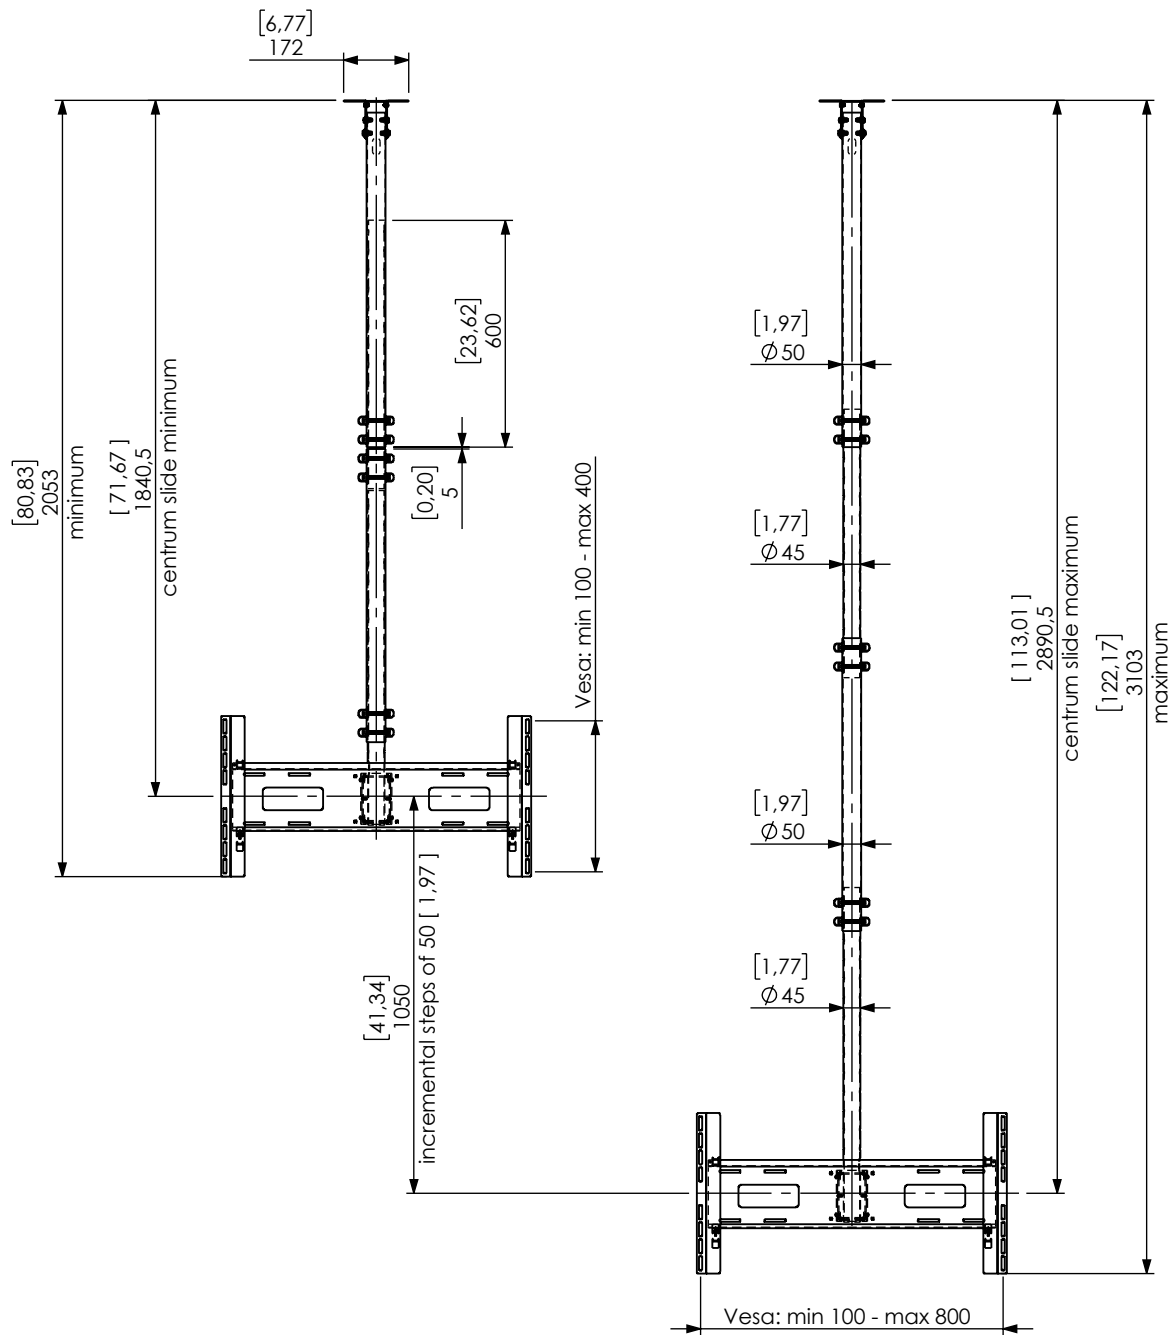

Technical drawing (mm/inch)
 02-111-x Func Ceiling L Large Dual + 02-112-x Func Ceiling Extension 1840-2890 dimensions mm / [inch]

SMART MEDIA SOLUTIONS