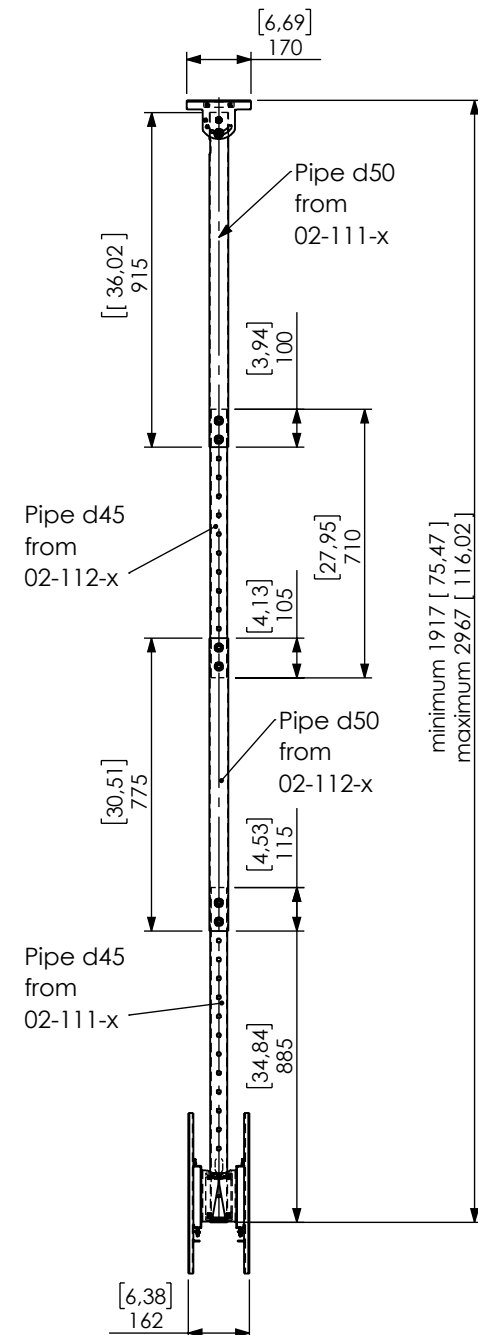

Technical drawing (mm/inch)
 02-111-x Func Ceiling L Large Dual + 02-112-x Func Ceiling Extension 1840-2890 dimensions mm / [inch]

SMART MEDIA SOLUTIONS