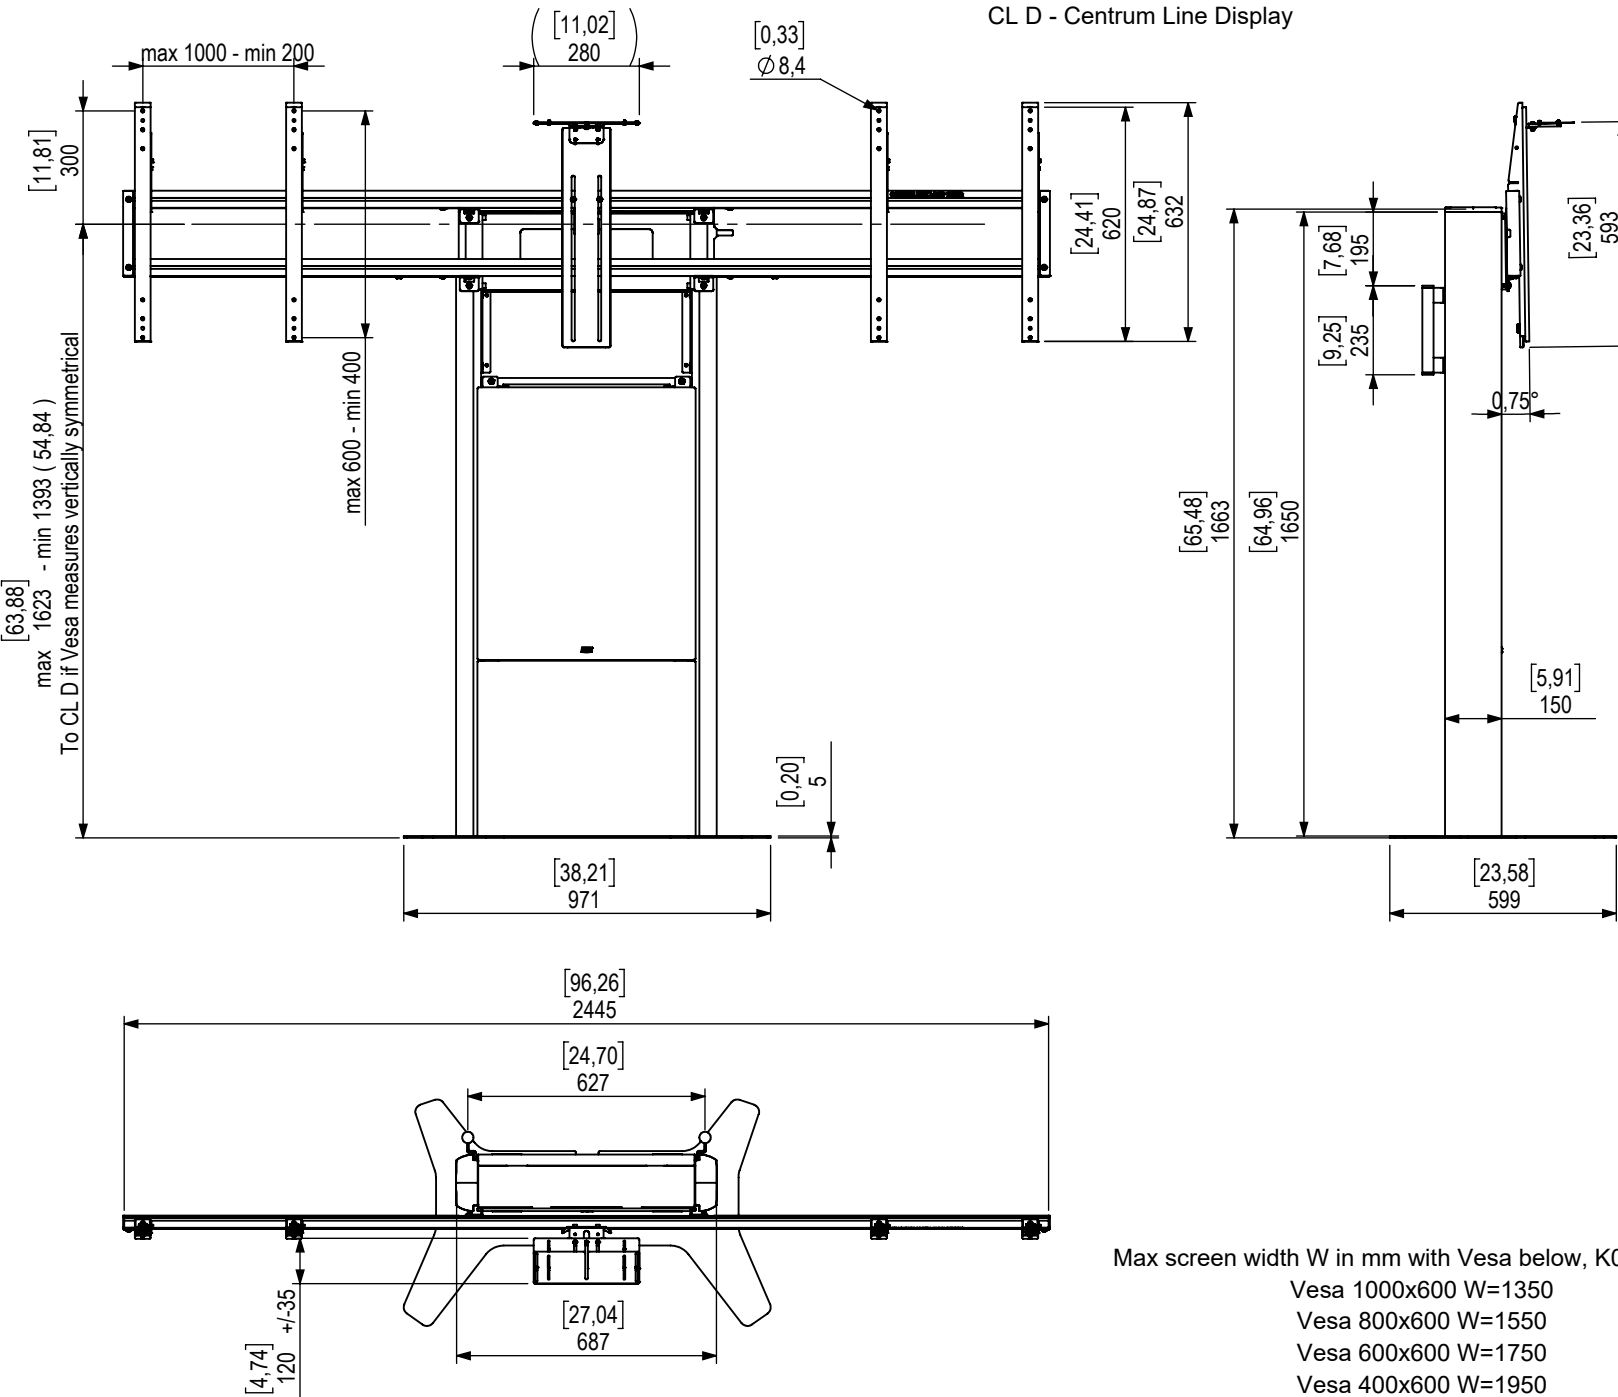

**Technical drawing (mm/inch)**

K05-126-2 / K05-126-6 SMS Presence Floor VC 1000x600 1650 ( Scale 1:20 )

CL D - Centrum Line Display

Max screen width W in mm with Vesa below, K05-126-xx :

- Vesa 1000x600 W=1350
- Vesa 800x600 W=1550
- Vesa 600x600 W=1750
- Vesa 400x600 W=1950
- Vesa 300x600 W=2050