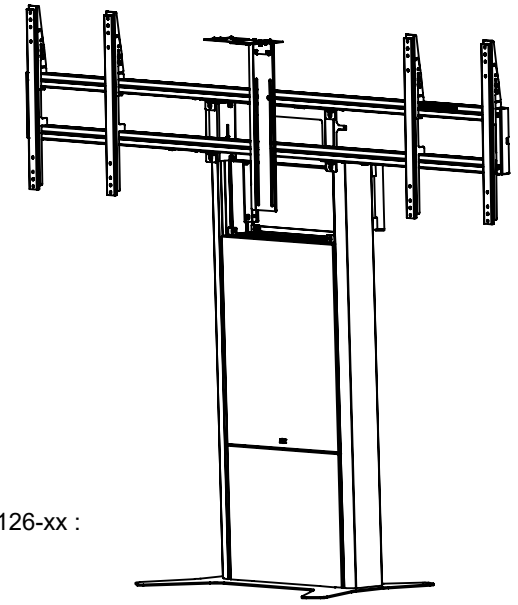

**Technical drawing (mm/inch)**

K05-126-2 / K05-126-6 SMS Presence Floor VC 1000x600 1650 ( Scale 1:20 )

CL D - Centrum Line Display

Max screen width W in mm with Vesa below, K05-126-xx :

- Vesa 1000x600 W=1350
- Vesa 800x600 W=1550
- Vesa 600x600 W=1750
- Vesa 400x600 W=1950
- Vesa 300x600 W=2050