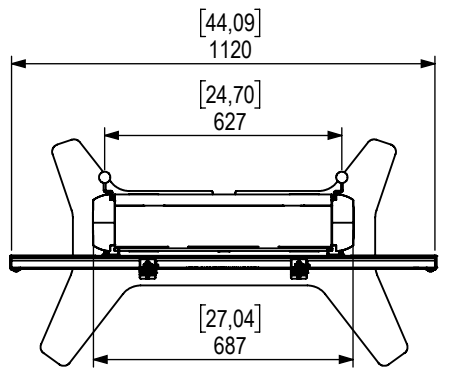

**Technical drawing (mm/inch)**  
 K05-121-2 / K05-121-6 SMS Presence Floor 1000x600 1290 ( Scale 1:20 )

CL D - Centrum Line Display