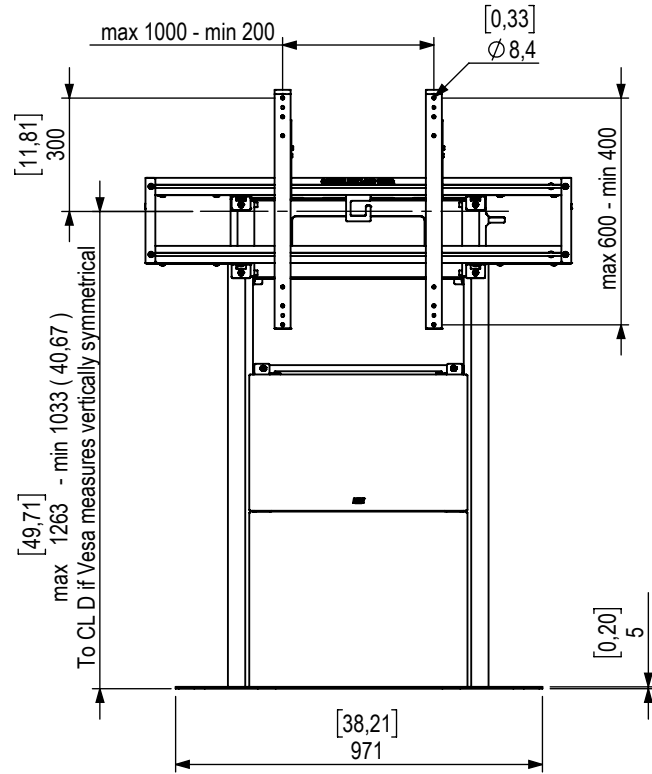

**Technical drawing (mm/inch)**  
 K05-121-2 / K05-121-6 SMS Presence Floor 1000x600 1290 ( Scale 1:20 )

CL D - Centrum Line Display