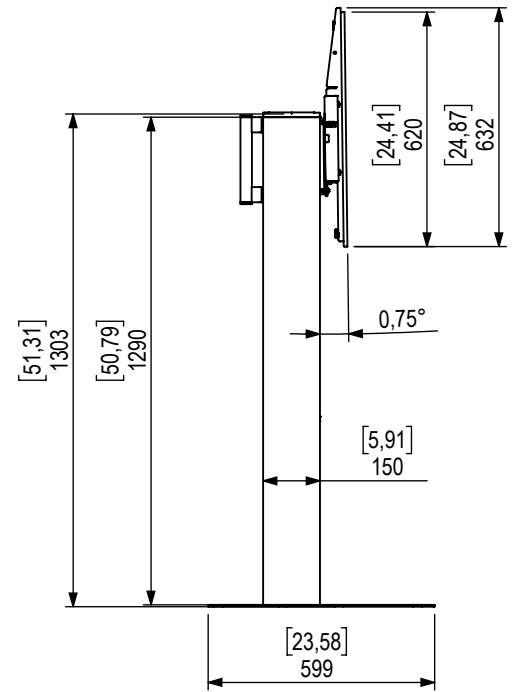

**Technical drawing (mm/inch)**  
 K05-121-2 / K05-121-6 SMS Presence Floor 1000x600 1290 ( Scale 1:20 )

CL D - Centrum Line Display