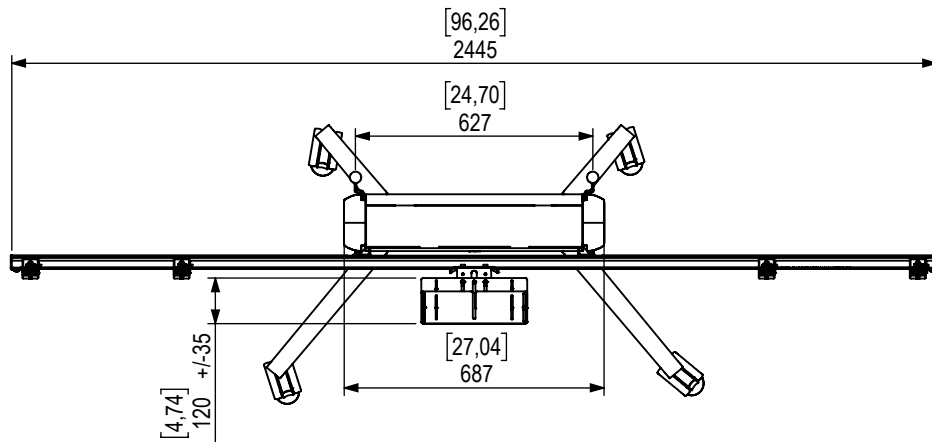

Technical drawing (mm/inch)
 K05-112-2 / K05-112-6 Presence Mobile VC 1650 / 1000x600 (Scale 1:20)

Max screen width W in mm with Vesa below, K05-112-xx :

- Vesa 1000x600 W=1350
- Vesa 800x600 W=1550
- Vesa 600x600 W=1750
- Vesa 400x600 W=1950
- Vesa 300x600 W=2050