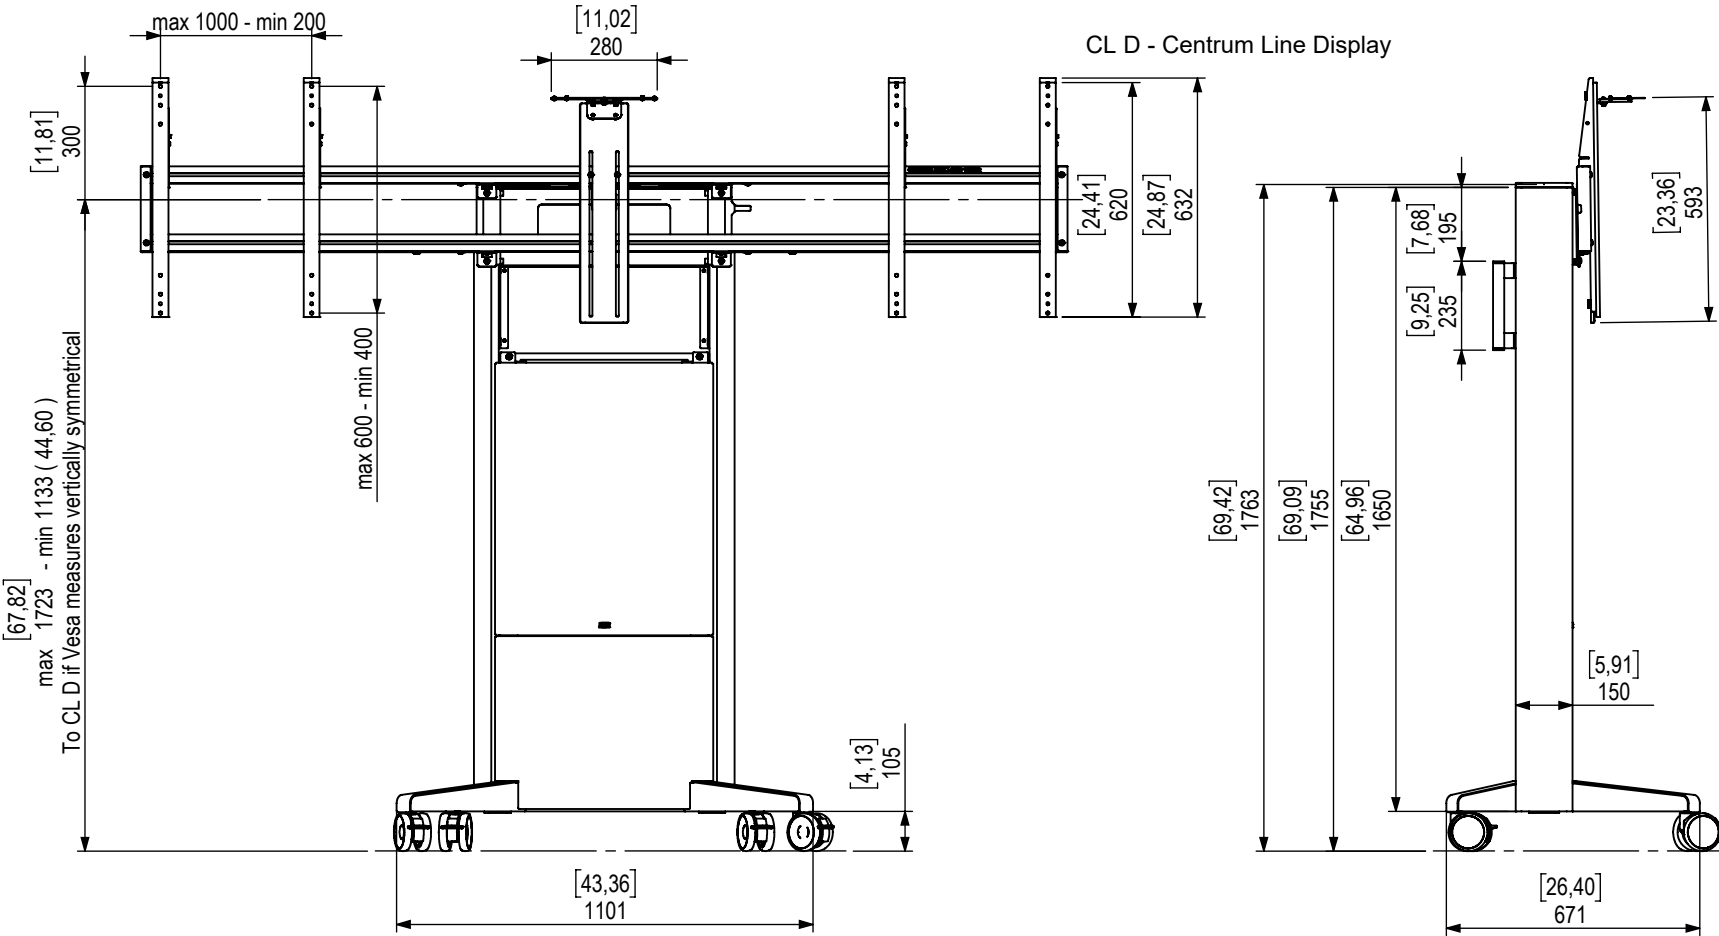

Technical drawing (mm/inch)
 K05-112-2 / K05-112-6 Presence Mobile VC 1650 / 1000x600 (Scale 1:20)

Max screen width W in mm with Vesa below, K05-112-xx :

- Vesa 1000x600 W=1350
- Vesa 800x600 W=1550
- Vesa 600x600 W=1750
- Vesa 400x600 W=1950
- Vesa 300x600 W=2050