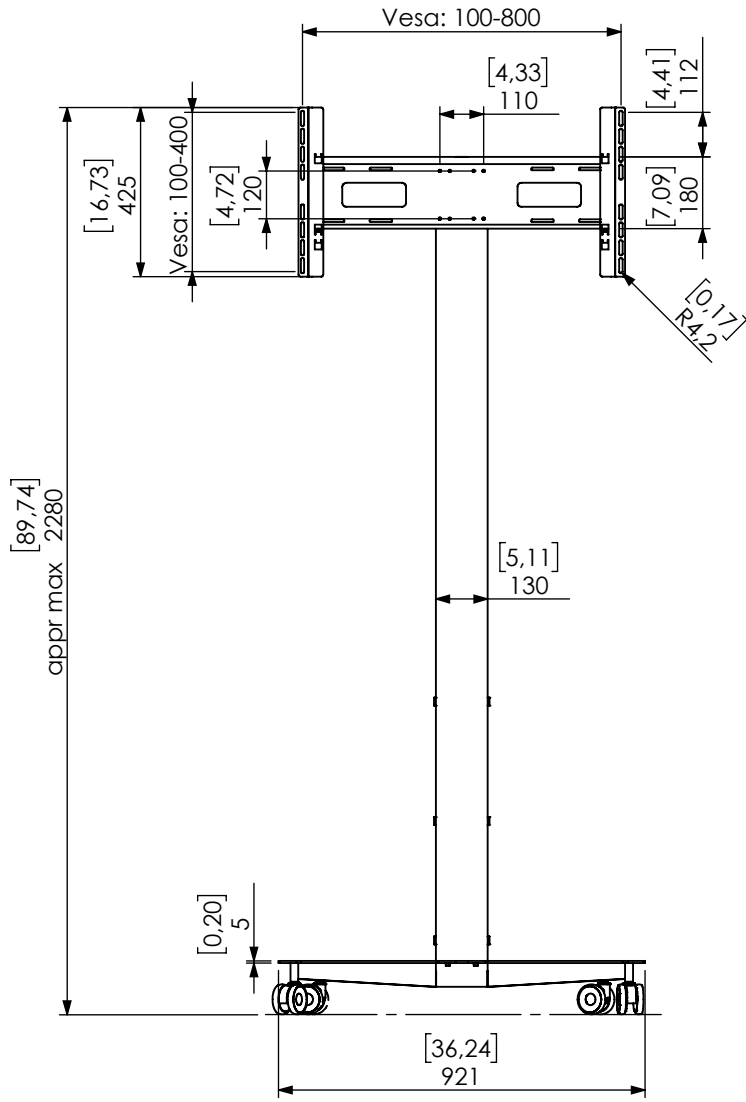

Technical drawing (mm/inch)  
 K12-027-x ICON FH MT 2000 - 800x400 dimensions

SMART MEDIA SOLUTIONS