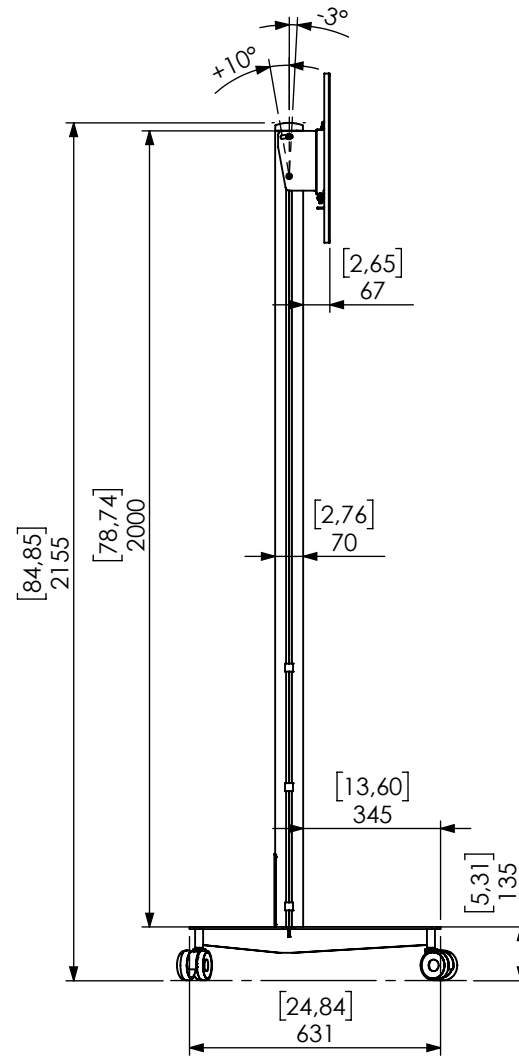

Technical drawing (mm/inch)  
 K12-027-x ICON FH MT 2000 - 800x400 dimensions

SMART MEDIA SOLUTIONS