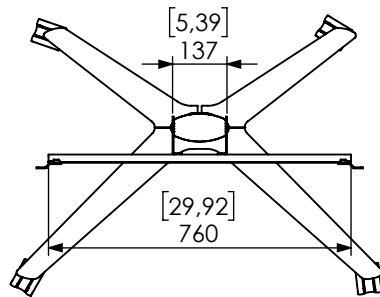

Technical drawing (mm/inch)  
 K12-027-x ICON FH MT 2000 - 800x400 dimensions

SMART MEDIA SOLUTIONS