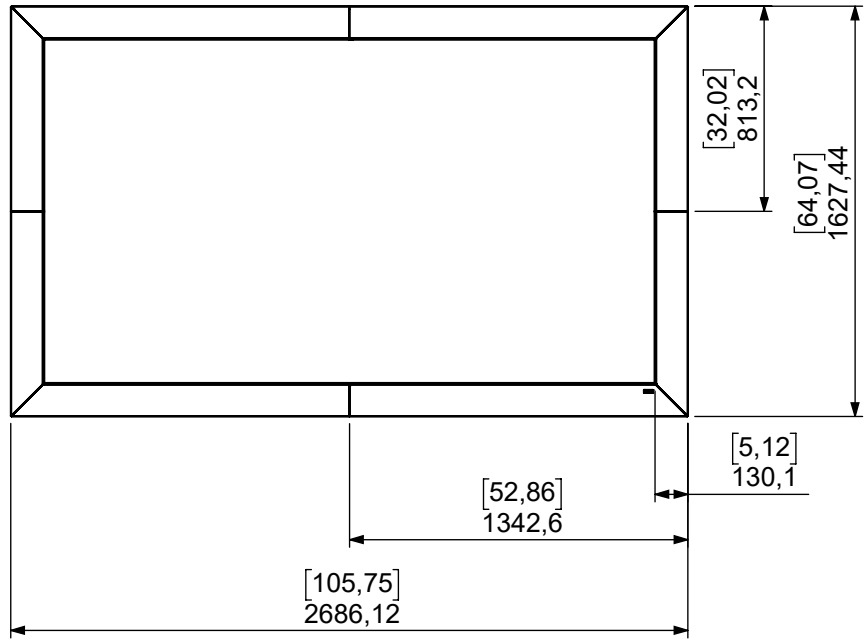

Technical drawing (mm/inch)

07-302-x / SmartTrim Barco - 0005 2x2 L

SMART MEDIA SOLUTIONS