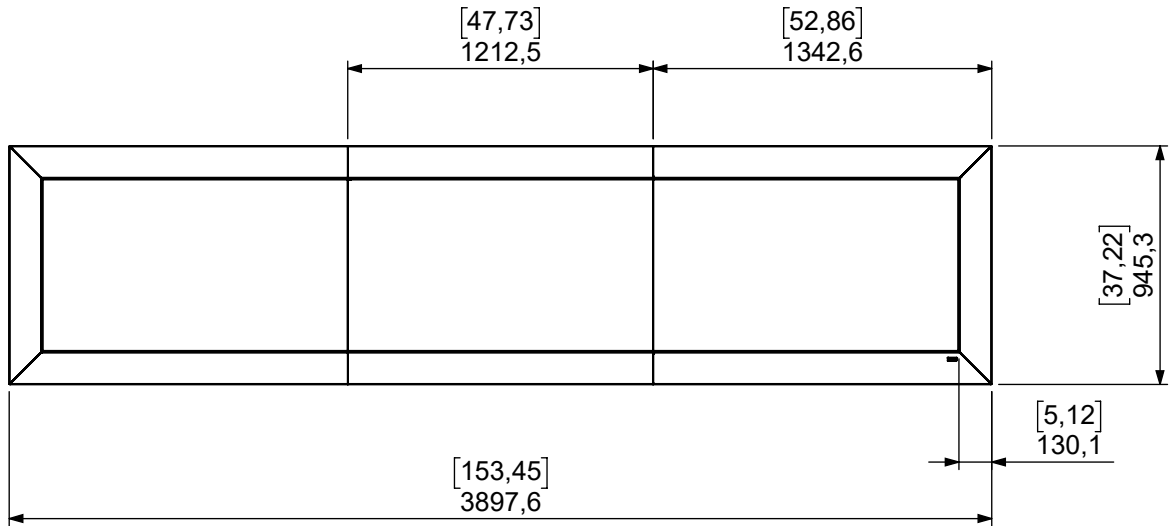

Technical drawing (mm/inch)

Art. no. / SmartTrim 3x1L Barco UNI-0005

SMART MEDIA SOLUTIONS