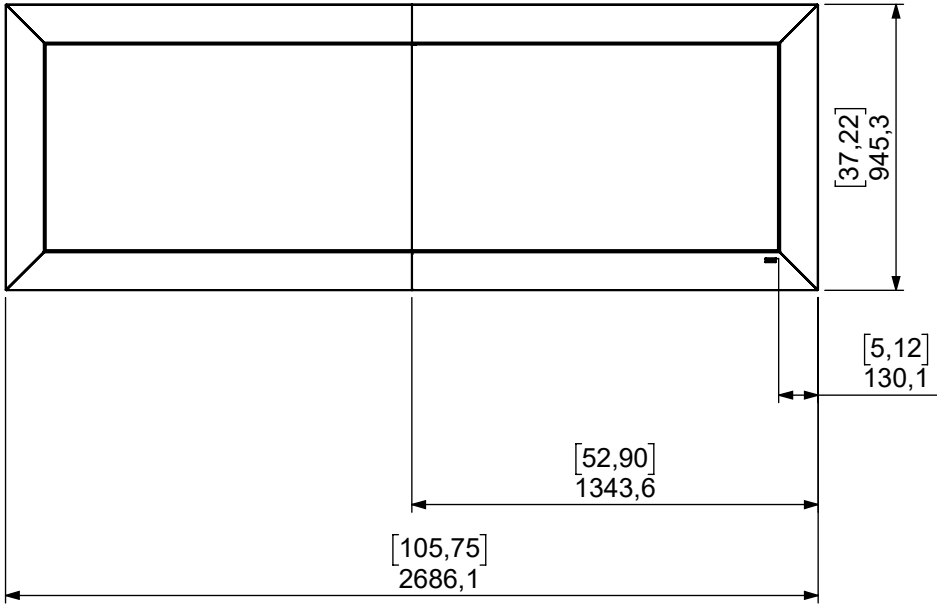

Technical drawing (mm/inch)

Art. no. / SmartTrim 2x1L Barco UNI-0005

SMART MEDIA SOLUTIONS