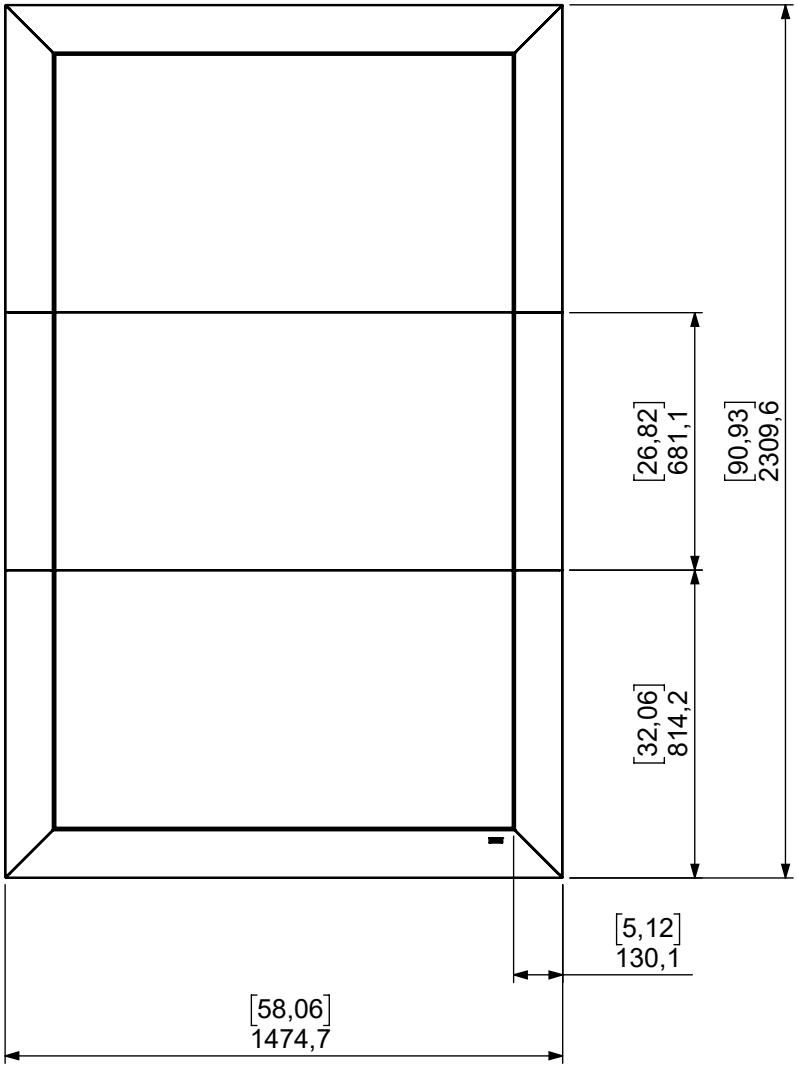

Technical drawing (mm/inch)

Art. no. / SmartTrim 1x3L Barco UNI-0005

SMART MEDIA SOLUTIONS