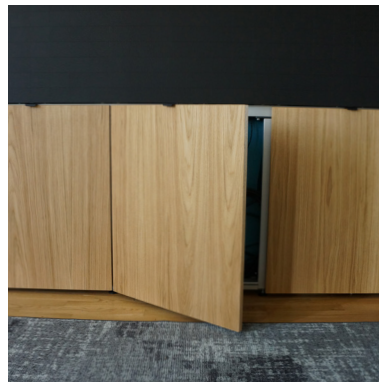

Birch

Oak

Walnut

Custom NCS

▲ DESIGN DETAILS

Elegant trim available in different finishes.

Openable doors with storage space and easy access to peripherals.

Connection brackets provides guidance for precise leveling with a laser alignment tool.