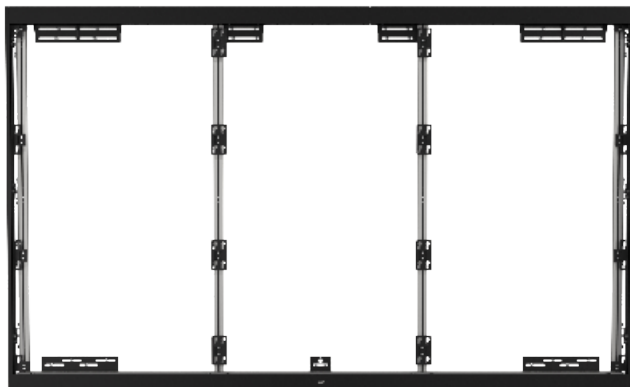

SMS LEDDY WALL/FLOOR

For
SAMSUNG
IER-series

The perfect companion to your LED display

SMS Leddy Wall/Floor is a flexible product that can easily adapt to new configurations and all-in-one LED display solutions. This pre-configured stand is designed to fit Samsung IER-series LED display.

SMS LEDDY WALL

For
SAMSUNG

IER-series

The perfect companion to your LED display

SMS Leddy Wall is a flexible product that can easily adapt to new configurations and all-in-one LED display solutions. This pre-configured mount is designed to fit Samsung IER-series LED display.

An elegant Scandinavian design with a wooden frame makes it easy to integrate the product with the surrounding environment.

SMS Leddy Wall is perfect in small spaces where a bracket with legs are in the way. SMS Leddy is quick and easy to install as it to a large extent comes pre-mounted.