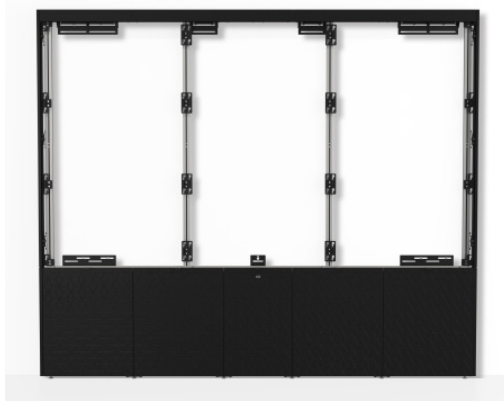

SMS LEDDY WALL/FLOOR

For
SAMSUNG
IER-series

The perfect companion to your LED display

SMS Leddy Wall/Floor is a flexible product that can easily adapt to new configurations and all-in-one LED display solutions. This pre-configured stand is designed to fit Samsung IER-series LED display.

An elegant Scandinavian design with a wooden frame makes it easy to integrate the product with the surrounding environment. The stand itself uses very little floor space and is perfect in small spaces where a bracket with legs are in the way.

SMS Leddy is quick and easy to install as it to a large extent comes pre-mounted. Elegant storage space below the display where cables and peripherals are hidden inside.

▲ PRODUCT INFO

PLACEMENT

Wall/floor

SMS LEDDY WALL

For
SAMSUNG

IER-series

The perfect companion to your LED display

SMS Leddy Wall is a flexible product that can easily adapt to new configurations and all-in-one LED display solutions. This pre-configured mount is designed to fit Samsung IER-series LED display.