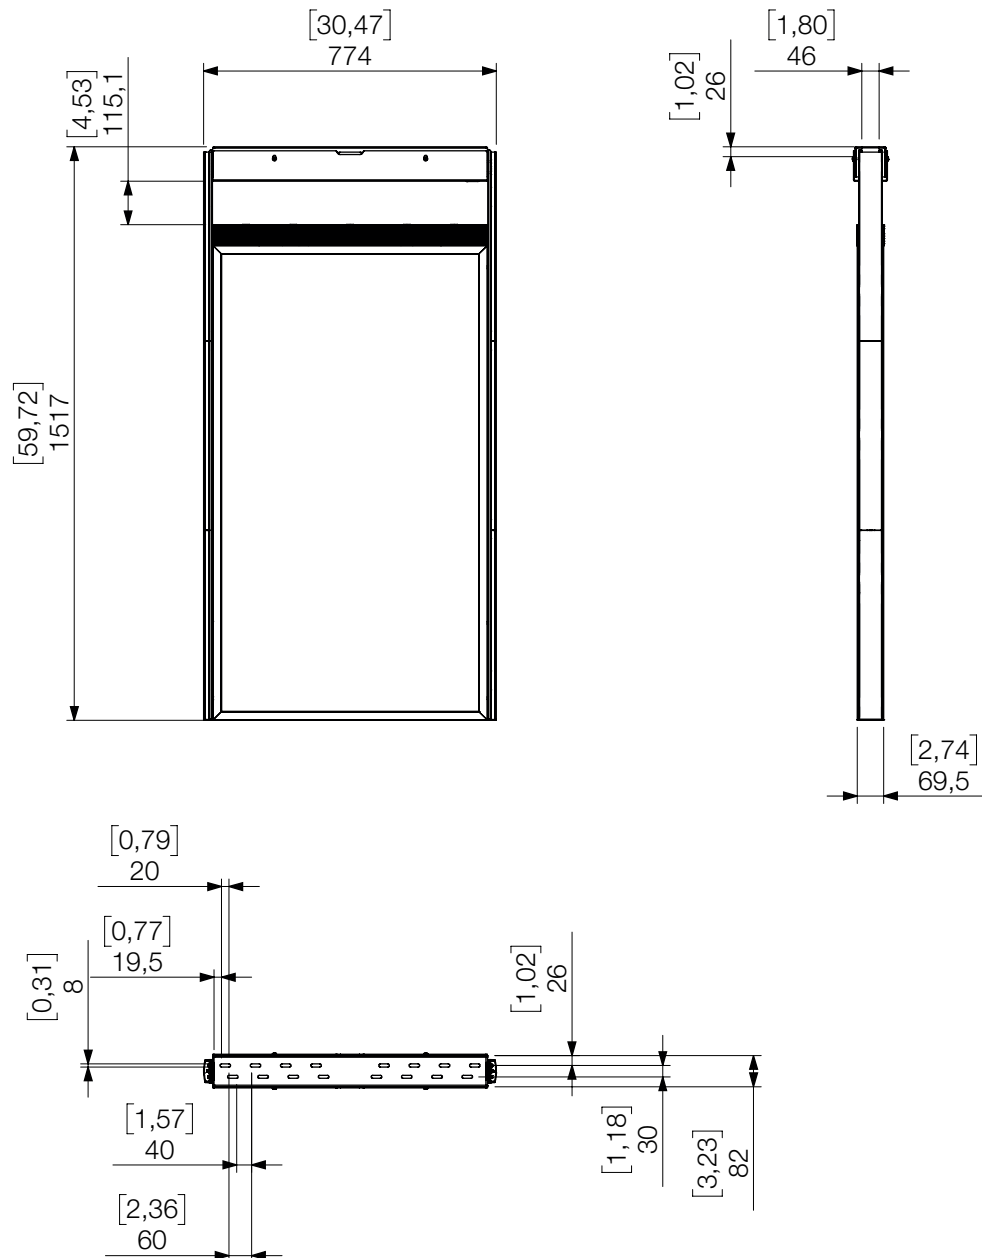

Technical Drawing

SMS Casing Specific OM55N-D Ceiling

All dimensions in mm.

Dimensions in [brackets] are in inches.