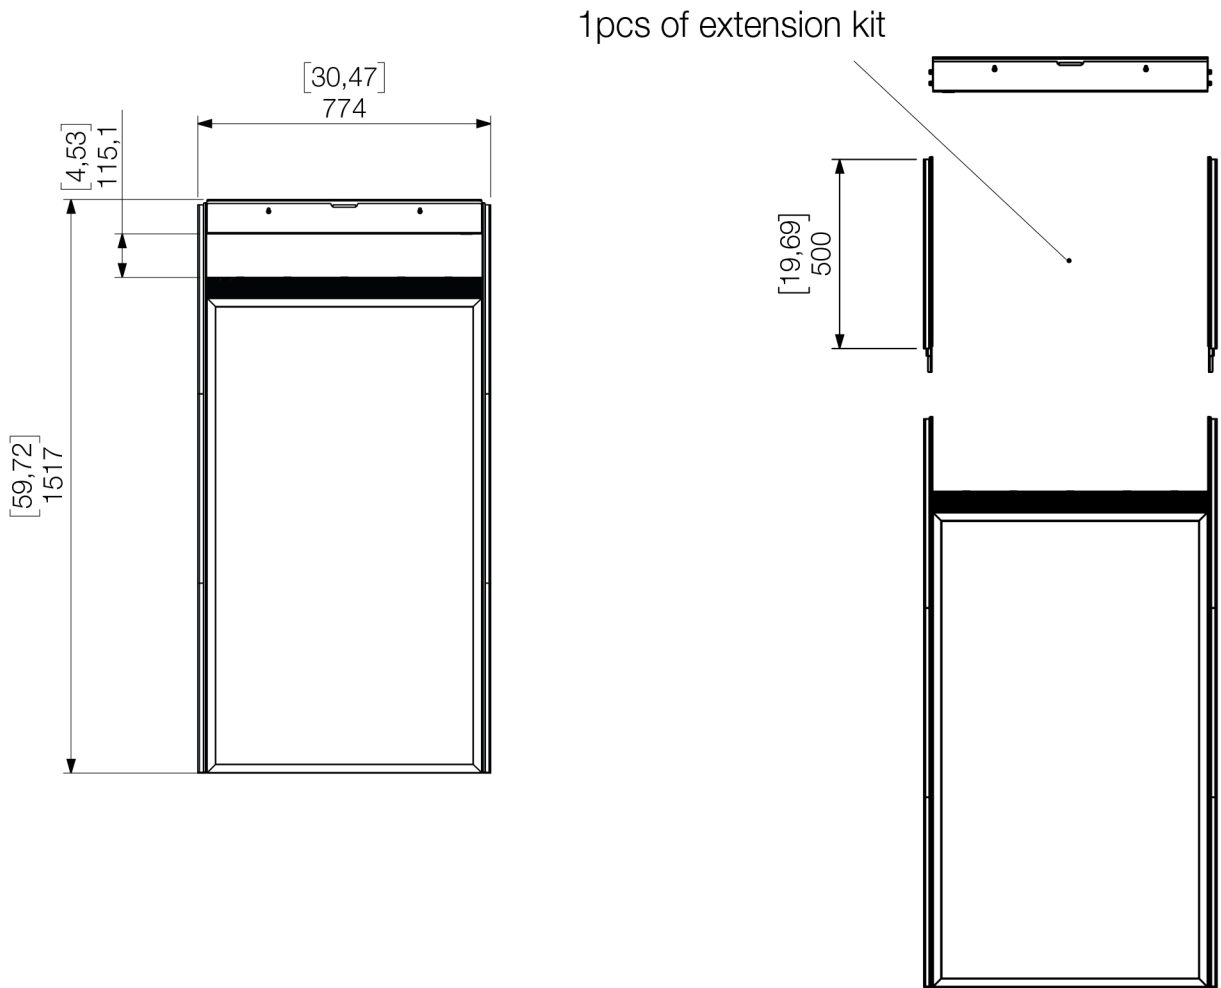

Technical Drawing

SMS Casing Specific Ceiling Extension Kit

All dimensions in mm.

Dimensions in [brackets] are in inches.