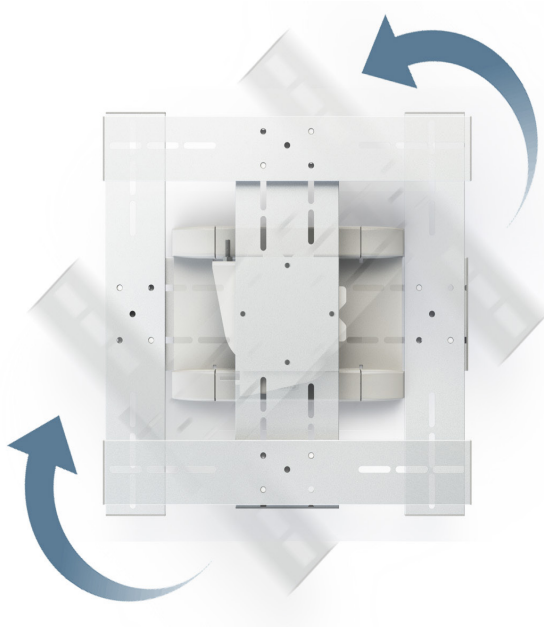

SMS ICON FLIPSTER WALL

SMS Icon Flipster Wall – the perfect companion to Samsung Flip.

SMS Icon Flipster Wall is a rotational, flexible, and clever wallmount, custom-made to hold the Samsung Flip display. With the SMS Icon Flipster Wall, you can easily rotate the Samsung Flip from landscape to portrait orientation by hand – no tools needed! The wallmount works just as well with other touch displays, up to appr. 55”.

The SMS Icon Flipster Wall has a stepless negative tilt for an ergonomic writing surface and an enhanced user experience. Everything needed is included, ensuring an elegant installation for your innovative workspace.

▲ INFO

Colour: Aluminium/White.

Max weight display: 30 kg.

VESA-standard: 200 x 200 - 400 x 400 mm

Orientation: Rotational 90° from portrait to landscape mode. Adjustable end points in both directions, for perfect alignment.

Tilt: 0 to -5°, stepless negative tilt.

Warranty: 5 years.

▲ SIMPLE ORDERING

One single article number covers everything needed to mount one display.

ART. NO.

180-001-7 SMS Icon Flipster Wall Alu/White

▲ ACCESSORIES