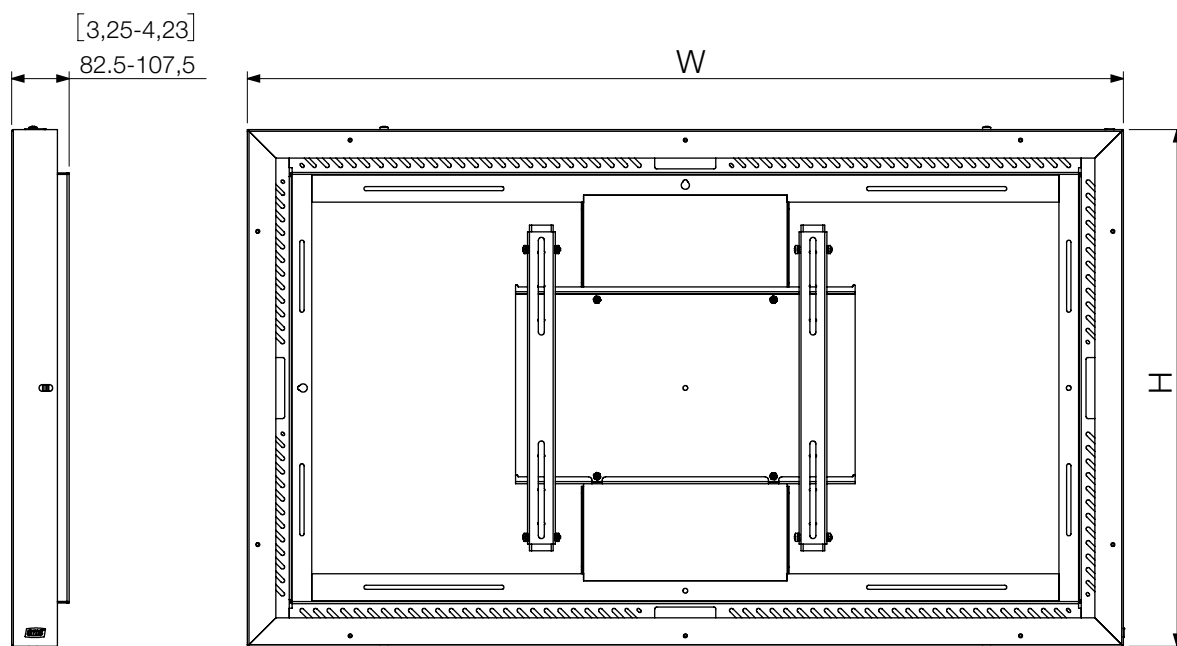

# Technical Drawing

## SMS Casing Wall

All dimensions in mm.  
Dimensions in brackets [ ] are in inches

### SMS Casing Wall

	Product Measurements ( W x H )	Max Display Measurements
32"	779 x 471 mm [ 31,46"x 18,54"]	755 x 444 x 63 mm
43"	1022 x 608 mm [ 40,24"x 23,94"]	999 x 580 x 63 mm
49"	1155 x 683 mm [ 45,47"x 26,89"]	1130 x 655 x 63 mm
55"	1290 x 759 mm [ 50,79"x 29,88"]	1260 x 735 x 63 mm
65"	1513 x 885 mm [ 59,57"x 34,84"]	1480 x 858 x 63 mm