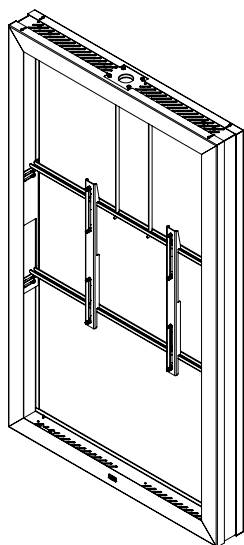

Technical Drawing

SMS Casing Top Mounted Portrait Dual

All dimensions in mm.
Dimensions in brackets [] are in inches

SMS Casing Top Mounted Portrait

	Product Measurements (W x H)	Max Display Measurements
43"	1054 x 642 mm [41,50"x 25,28"]	1003 x 595 x 63 mm
49"	1187 x 716 mm [46,73"x 28,19"]	1130 x 670 x 63 mm
55"	1324 x 794 mm [52,13"x 31,26"]	1270 x 750 x 63 mm