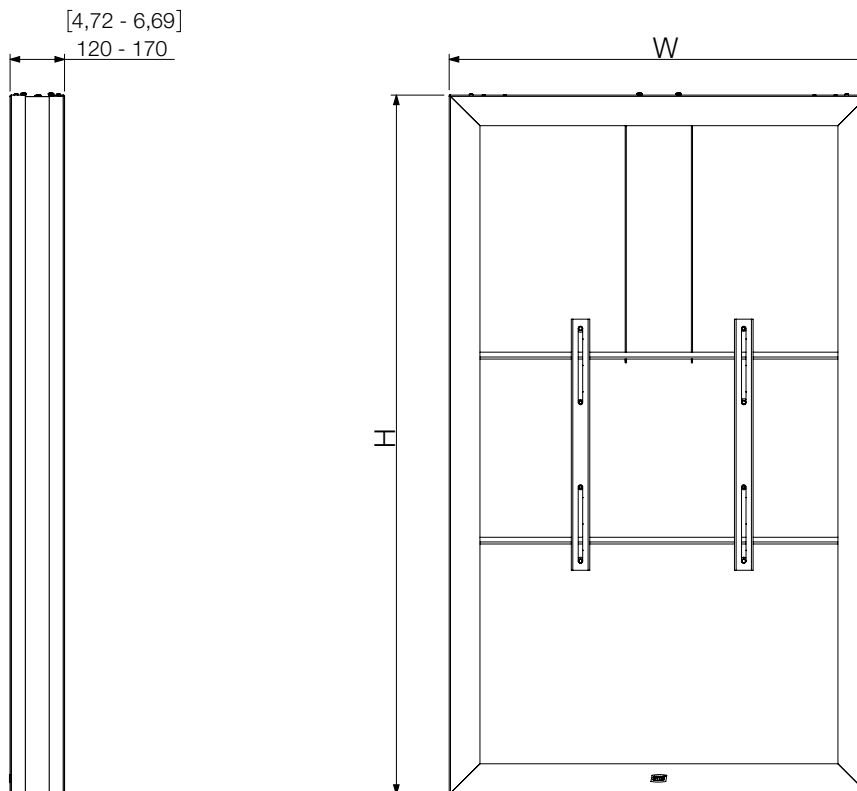

Technical Drawing

SMS Casing Top Mounted Portrait Dual

All dimensions in mm.
Dimensions in brackets [] are in inches

SMS Casing Top Mounted Portrait

	Product Measurements (W x H)	Max Display Measurements
43"	1054 x 642 mm [41,50"x 25,28"]	1003 x 595 x 63 mm
49"	1187 x 716 mm [46,73"x 28,19"]	1130 x 670 x 63 mm
55"	1324 x 794 mm [52,13"x 31,26"]	1270 x 750 x 63 mm