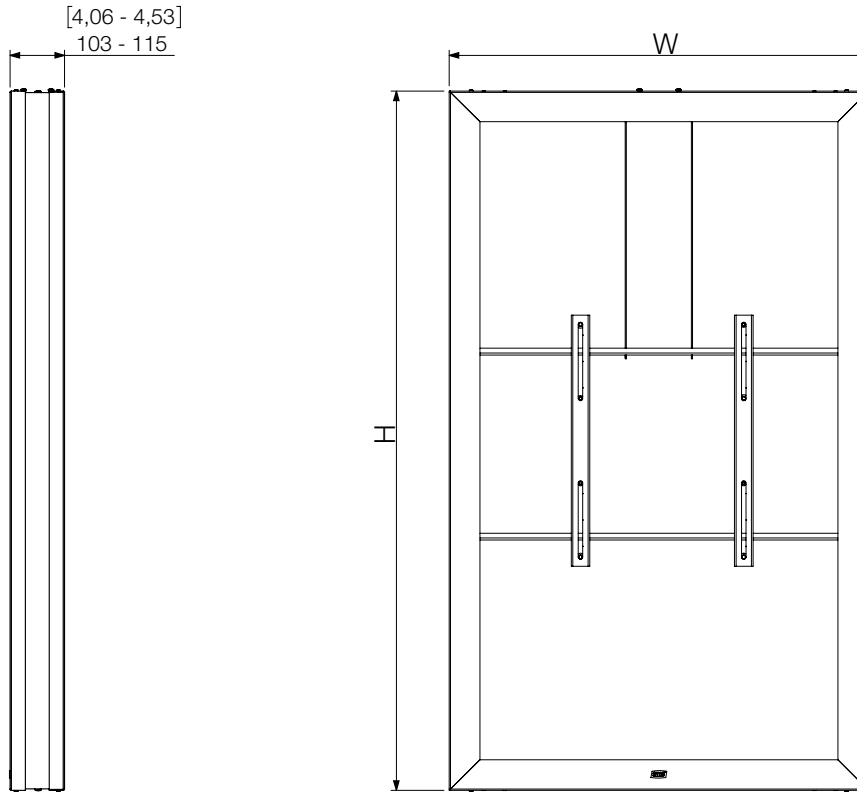

Technical Drawing

SMS Casing Top Mounted Portrait

All dimensions in mm.
Dimensions in brackets [] are in inches

SMS Casing Top Mounted Portrait

	Product Measurements (W x H)	Max Display Measurements
43"	1054 x 642 mm [41,50"x 25,28"]	1003 x 595 x 73 mm
49"	1187 x 716 mm [46,73"x 28,19"]	1130 x 670 x 73 mm
55"	1324 x 794 mm [52,13"x 31,26"]	1270 x 750 x 73 mm