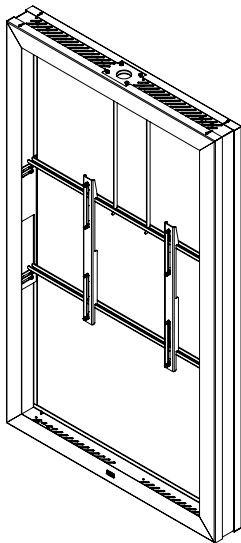

Technical Drawing

SMS Casing Top Mounted Portrait

All dimensions in mm.
Dimensions in brackets [] are in inches

SMS Casing Top Mounted Portrait

	Product Measurements (W x H)	Max Display Measurements
43"	1054 x 642 mm [41,50"x 25,28"]	1003 x 595 x 73 mm
49"	1187 x 716 mm [46,73"x 28,19"]	1130 x 670 x 73 mm
55"	1324 x 794 mm [52,13"x 31,26"]	1270 x 750 x 73 mm