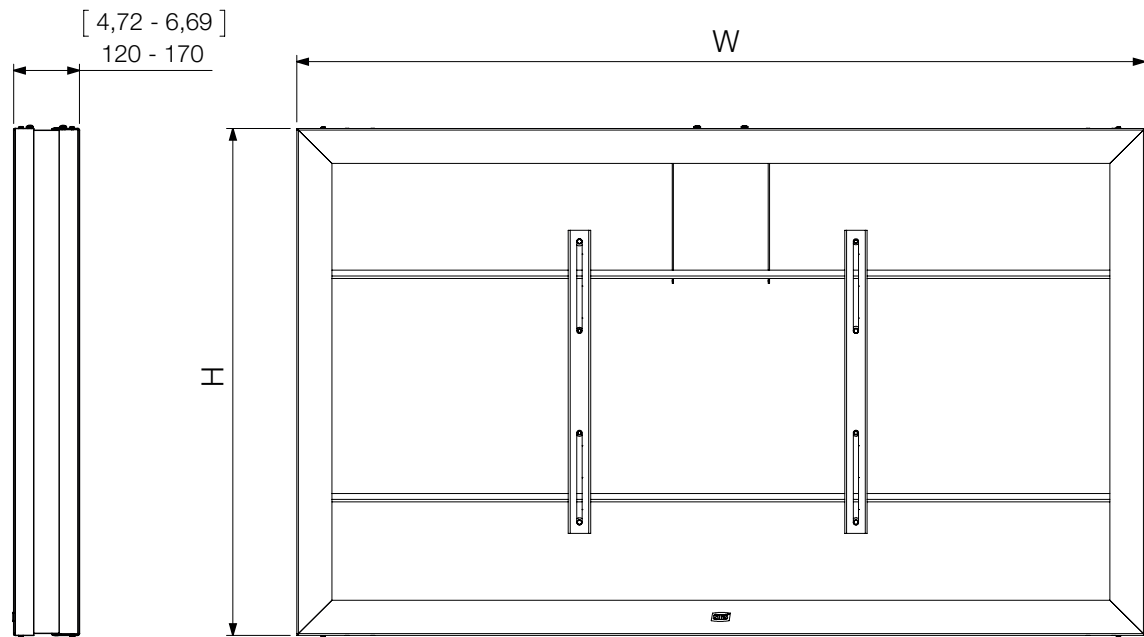

# Technical Drawing

## SMS Casing Top Mounted Landscape Dual

All dimensions in mm.  
Dimensions in brackets [ ] are in inches

### SMS Casing Top Mounted Landscape

	Product Measurements ( W x H )	Max Display Measurements
43"	1054 x 642 mm [ 41,50"x 25,28"]	1013 x 580 x 63 mm
49"	1187 x 716 mm [ 46,73"x 28,19"]	1140 x 665 x 63 mm
55"	1324 x 794 mm [ 52,13"x 31,26"]	1280 x 745 x 63 mm