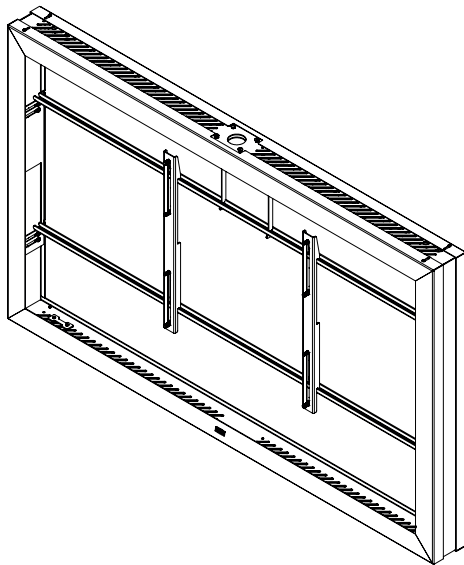

# Technical Drawing

## SMS Casing Top Mounted Landscape Dual

All dimensions in mm.  
Dimensions in brackets [ ] are in inches

### SMS Casing Top Mounted Landscape

	Product Measurements ( W x H )	Max Display Measurements
43"	1054 x 642 mm [ 41,50"x 25,28"]	1013 x 580 x 63 mm
49"	1187 x 716 mm [ 46,73"x 28,19"]	1140 x 665 x 63 mm
55"	1324 x 794 mm [ 52,13"x 31,26"]	1280 x 745 x 63 mm