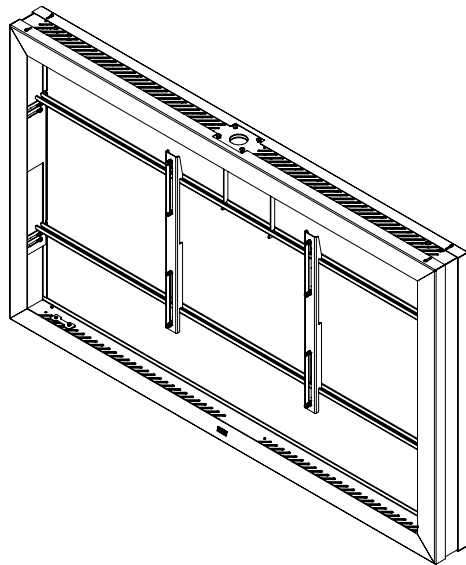

Technical Drawing

SMS Casing Top Mounted Landscape

All dimensions in mm.
Dimensions in brackets [] are in inches

SMS Casing Top Mounted Landscape

	Product Measurements (W x H)	Max Display Measurements
43"	1054 x 642 mm [41,50"x 25,28"]	1013 x 580 x 73 mm
49"	1187 x 716 mm [46,73"x 28,19"]	1140 x 665 x 73 mm
55"	1324 x 794 mm [52,13"x 31,26"]	1280 x 745 x 73 mm