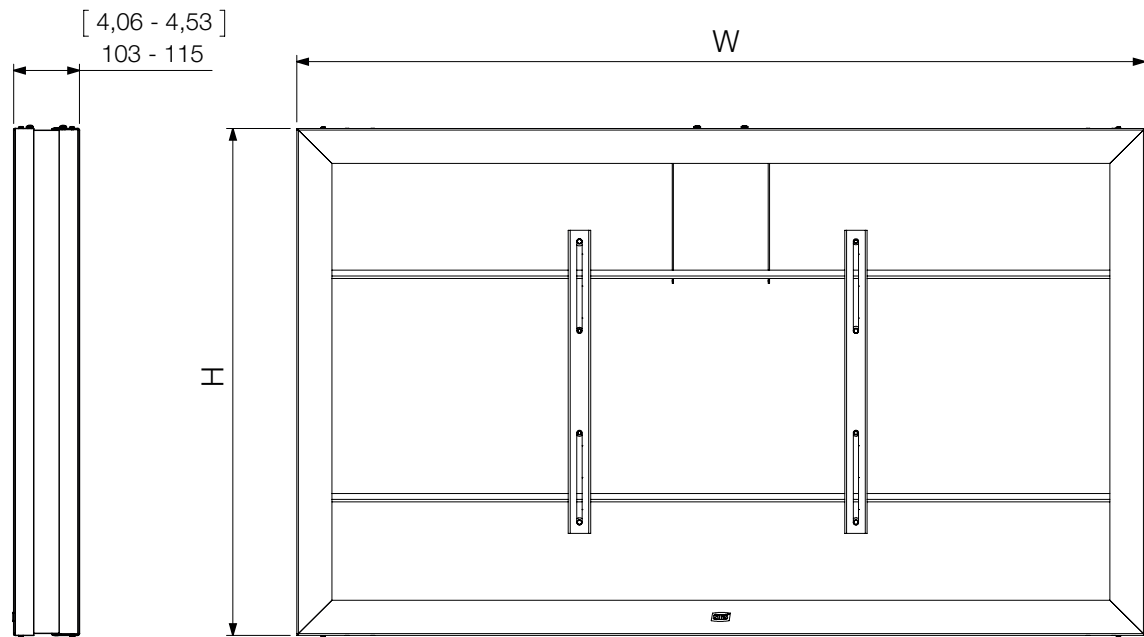

Technical Drawing

SMS Casing Top Mounted Landscape

All dimensions in mm.
Dimensions in brackets [] are in inches

SMS Casing Top Mounted Landscape

	Product Measurements (W x H)	Max Display Measurements
43"	1054 x 642 mm [41,50"x 25,28"]	1013 x 580 x 73 mm
49"	1187 x 716 mm [46,73"x 28,19"]	1140 x 665 x 73 mm
55"	1324 x 794 mm [52,13"x 31,26"]	1280 x 745 x 73 mm