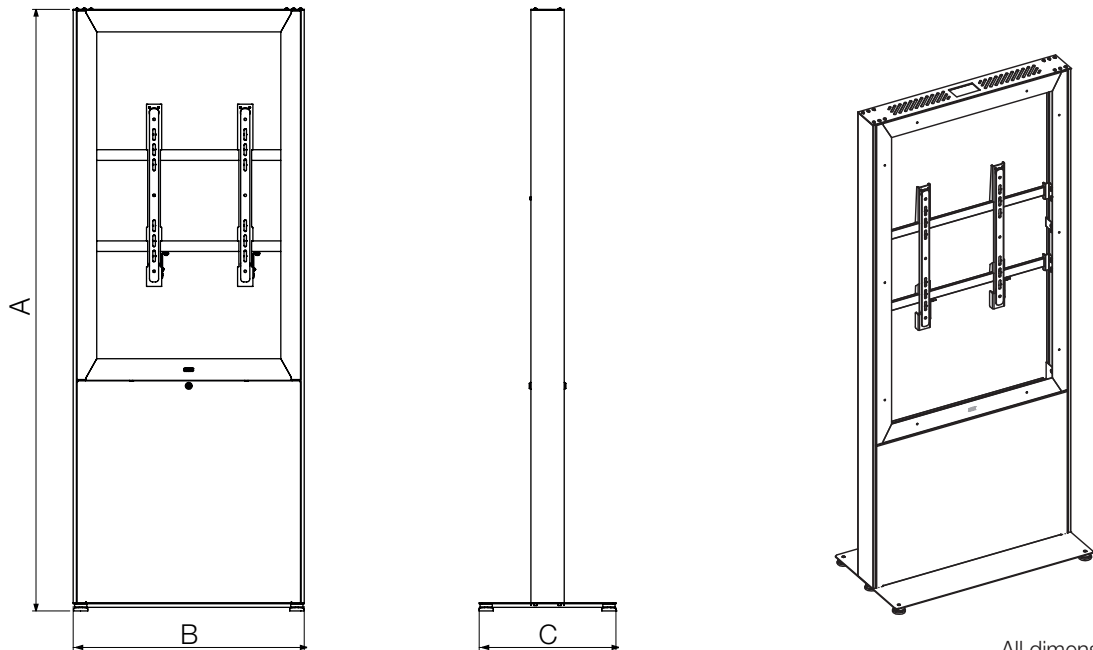

# Technical Drawing

## SMS Casing Freestand Portrait

SMS Casing Freestand Portrait - Basic Model

SMS Casing Freestand Portrait - Storage Model

All dimensions in mm.  
Dimensions in brackets [ ] are in inches

SMS Casing Freestand Portrait - Basic Model / Storage Model

Product Measurements ( A x B x C )		Max Display Measurements
49"	1980 x 760 x 450 mm [ 77,95"x 29,92"x 17,72"]	1130 x 654 x 68 mm
49"	1980 x 788 x 450 mm [ 77,95"x 31,02"x 17,72"]	1145 x 665 x 68 mm
55"	1980 x 832 x 450 mm [ 77,95"x 32,76"x 17,72"]	1260 x 725 x 68 mm
65"	2330 x 955 x 450 mm [ 91,73"x 37,60"x 17,72"]	1478 x 848 x 68 mm