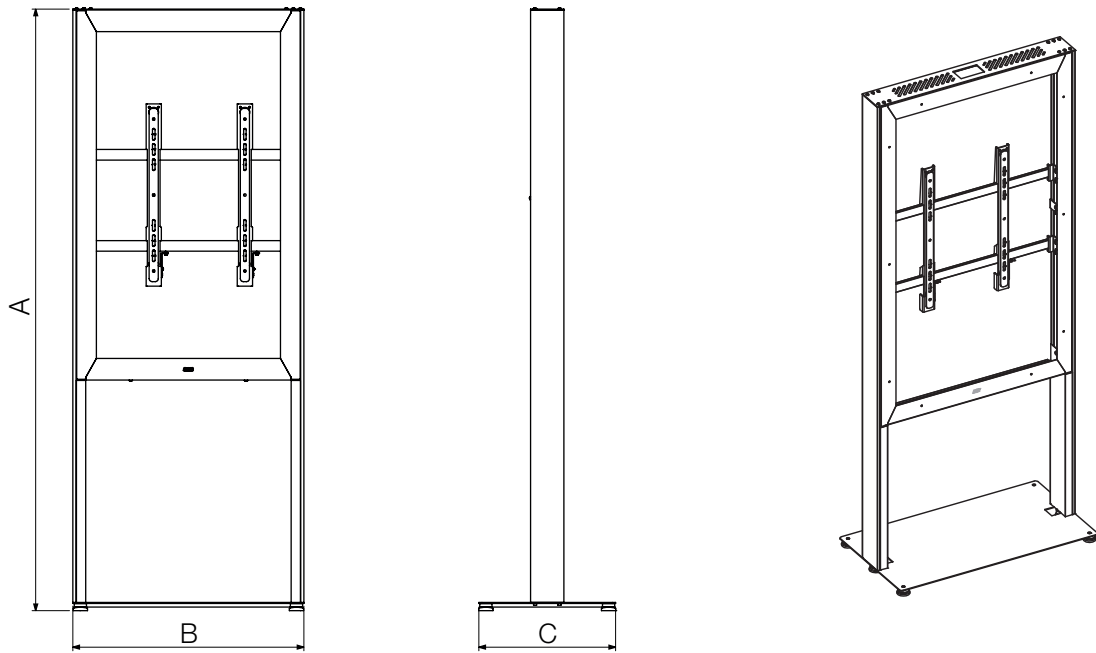

# Technical Drawing

## SMS Casing Freestand Portrait

SMS Casing Freestand Portrait - Basic Model

SMS Casing Freestand Portrait - Storage Model

All dimensions in mm.  
Dimensions in brackets [ ] are in inches

SMS Casing Freestand Portrait - Basic Model / Storage Model

Product Measurements ( A x B x C )		Max Display Measurements
49"	1980 x 760 x 450 mm [ 77,95"x 29,92"x 17,72"]	1130 x 654 x 68 mm
49"	1980 x 788 x 450 mm [ 77,95"x 31,02"x 17,72"]	1145 x 665 x 68 mm
55"	1980 x 832 x 450 mm [ 77,95"x 32,76"x 17,72"]	1260 x 725 x 68 mm
65"	2330 x 955 x 450 mm [ 91,73"x 37,60"x 17,72"]	1478 x 848 x 68 mm