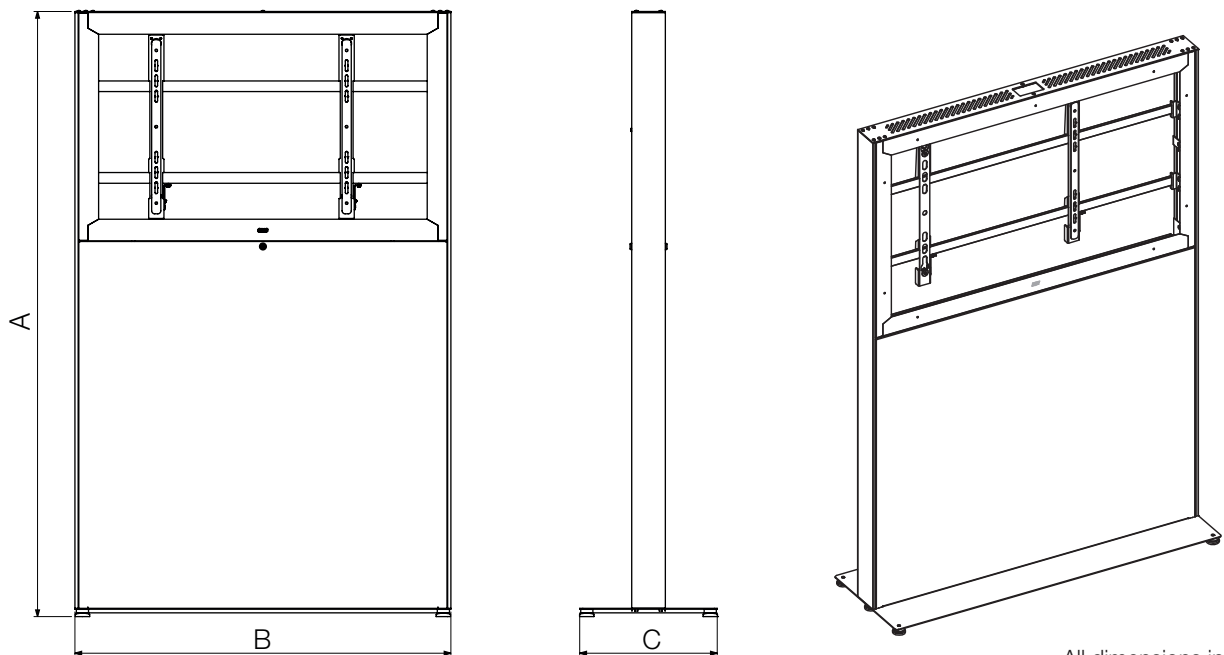

# Technical Drawing

## SMS Casing Freestand Landscape

SMS Casing Freestand Landscape - Basic Model

SMS Casing Freestand Landscape - Storage Model

All dimensions in mm.  
Dimensions in brackets [ ] are in inches

SMS Casing Freestand Landscape - Basic Model / Storage Model

	Product Measurements ( A x B x C )	Max Display Measurements
49"	1980 x 1230 x 450 mm [ 77,95"x 48,43"x 17,72"]	1123 x 658 x 68 mm
49"	1980 x 1270 x 450 mm [ 77,95"x 50,00"x 17,72"]	1159 x 672 x 68 mm
55"	1980 x 1361 x 450 mm [ 77,95"x 53,58"x 17,72"]	1255 x 734 x 68 mm