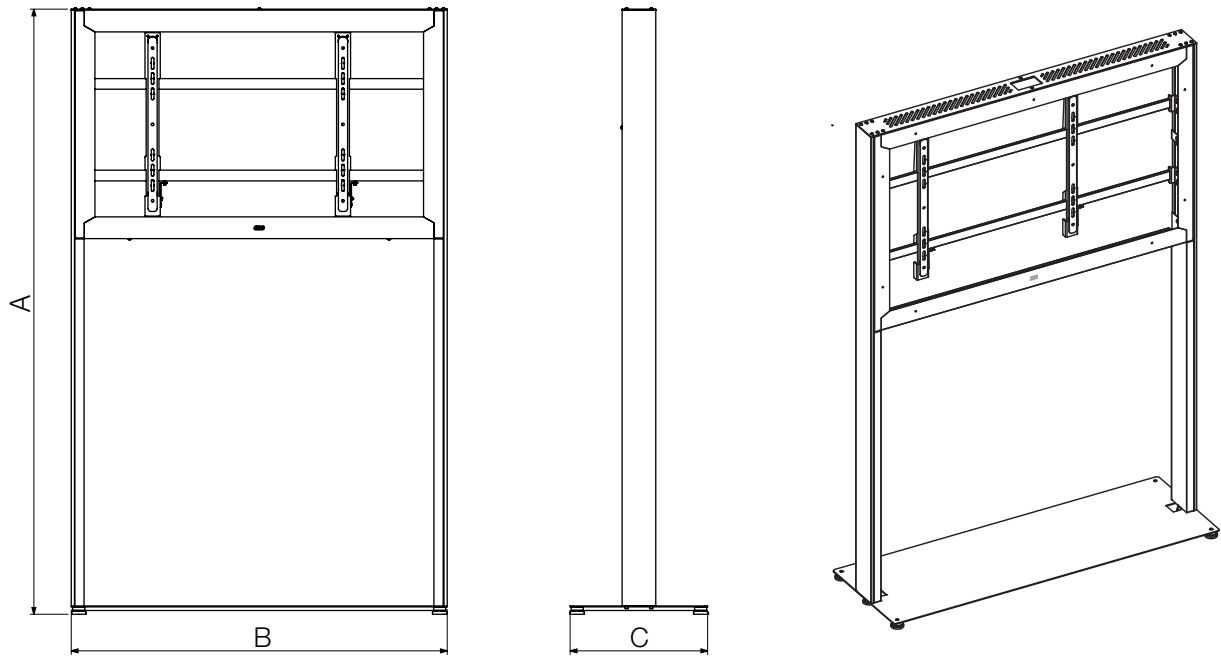

# Technical Drawing

## SMS Casing Freestand Landscape

SMS Casing Freestand Landscape - Basic Model

SMS Casing Freestand Landscape - Storage Model

All dimensions in mm.  
Dimensions in brackets [ ] are in inches

SMS Casing Freestand Landscape - Basic Model / Storage Model

	Product Measurements ( A x B x C )	Max Display Measurements
49"	1980 x 1230 x 450 mm [ 77,95"x 48,43"x 17,72"]	1123 x 658 x 68 mm
49"	1980 x 1270 x 450 mm [ 77,95"x 50,00"x 17,72"]	1159 x 672 x 68 mm
55"	1980 x 1361 x 450 mm [ 77,95"x 53,58"x 17,72"]	1255 x 734 x 68 mm