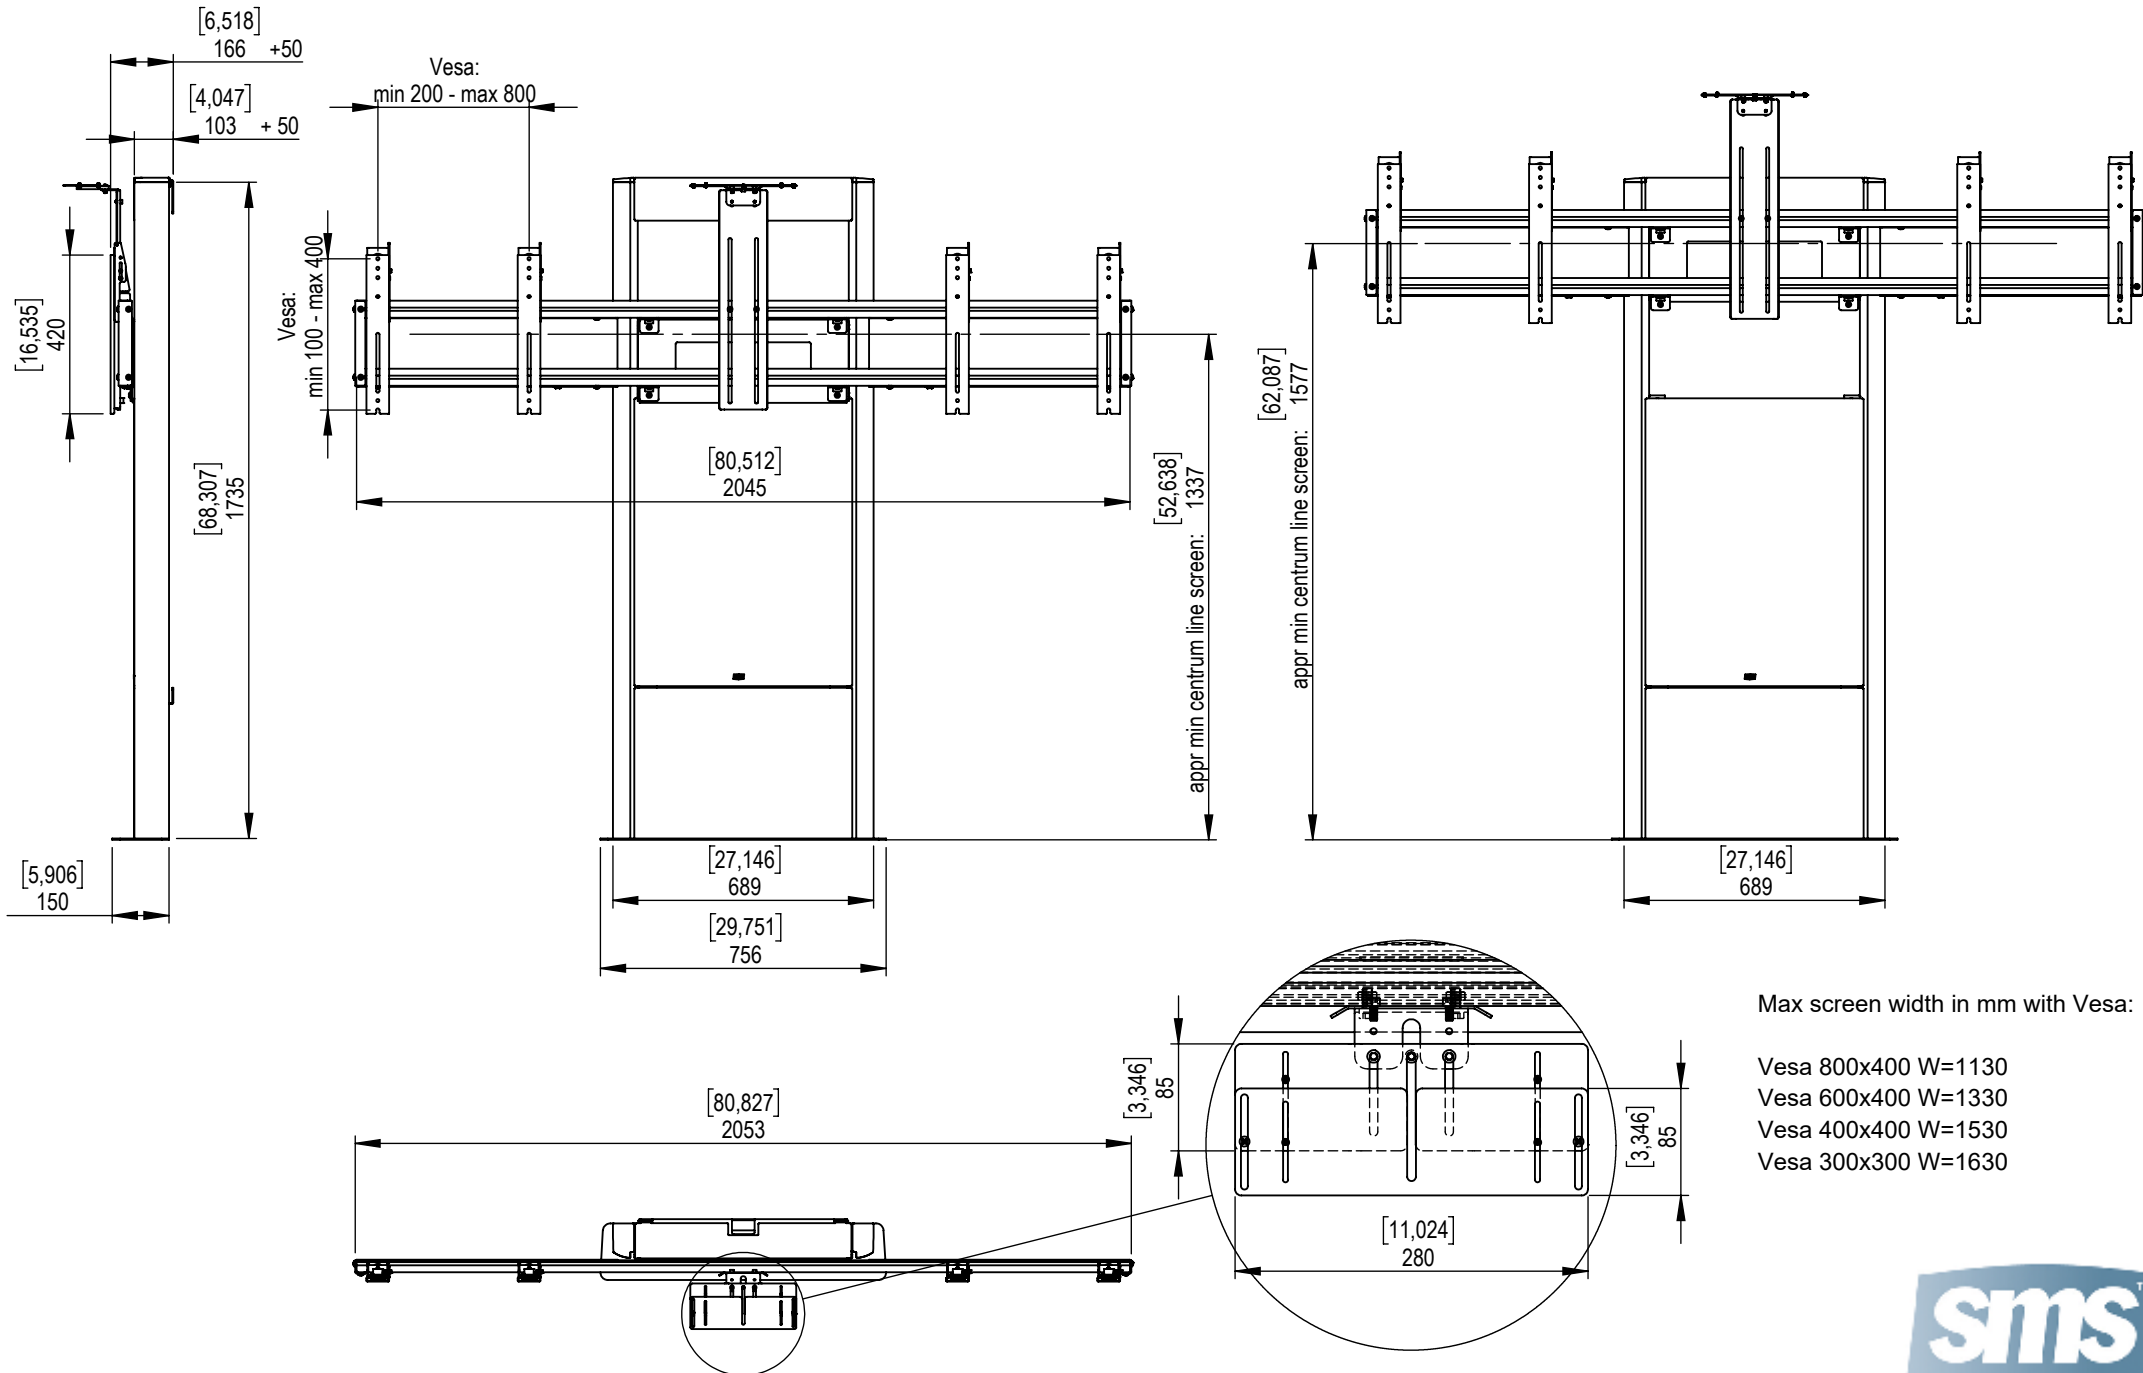

Technical drawing (mm)  
C591U004-2A0 SMS Presence Wall-Floor VC dimensions

Max screen width in mm with Vesa:

- Vesa 800x400 W=1130
- Vesa 600x400 W=1330
- Vesa 400x400 W=1530
- Vesa 300x300 W=1630

Technical drawing (mm)  
C591U004-2A0 SMS Presence Wall-Floor VC dimensions