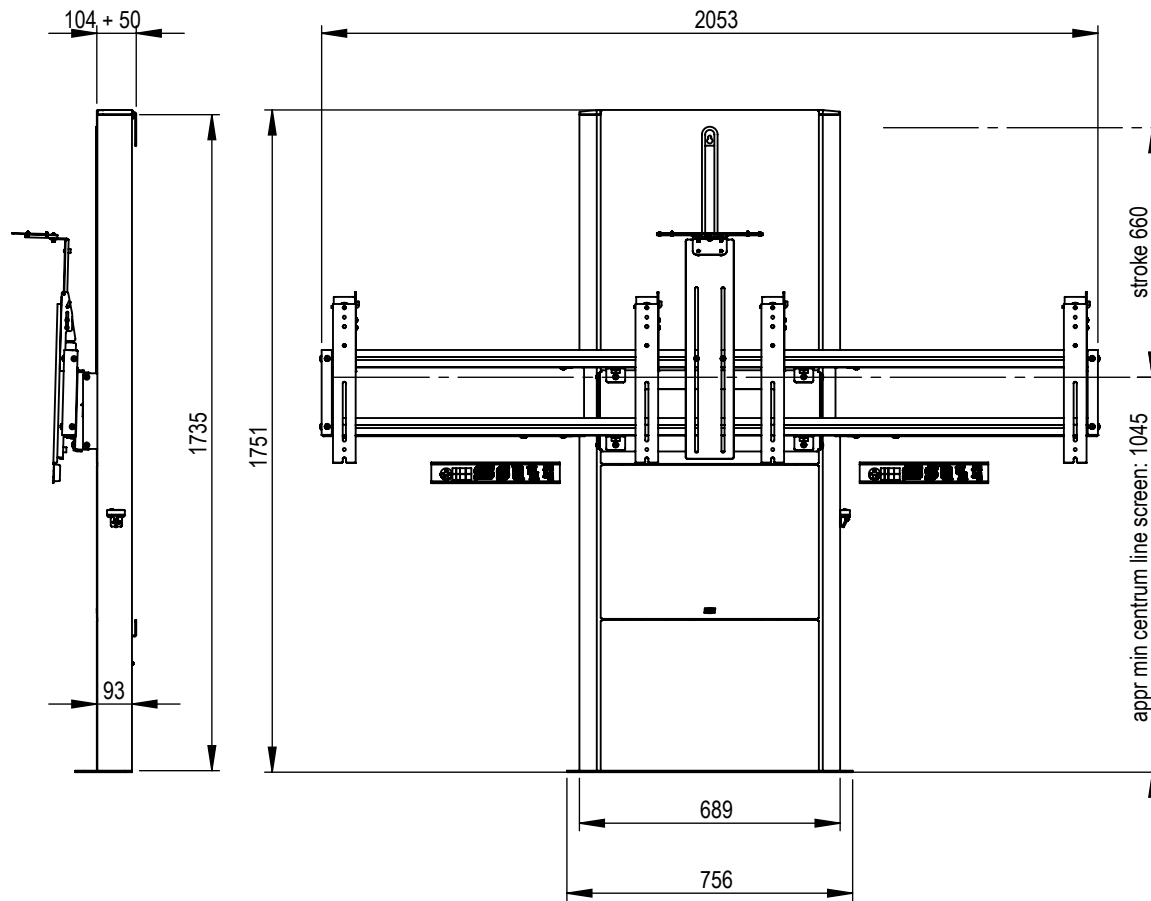

Technical drawing (mm)  
 C5-91U0002-2-C..D..E..F-0 / SMS Presence Wall-Floor Video Conference Motorized

Max screen width W in mm with Vesa:

- Vesa 800x400 W=1130
- Vesa 600x400 W=1330
- Vesa 400x400 W=1530
- Vesa 300x300 W=1630