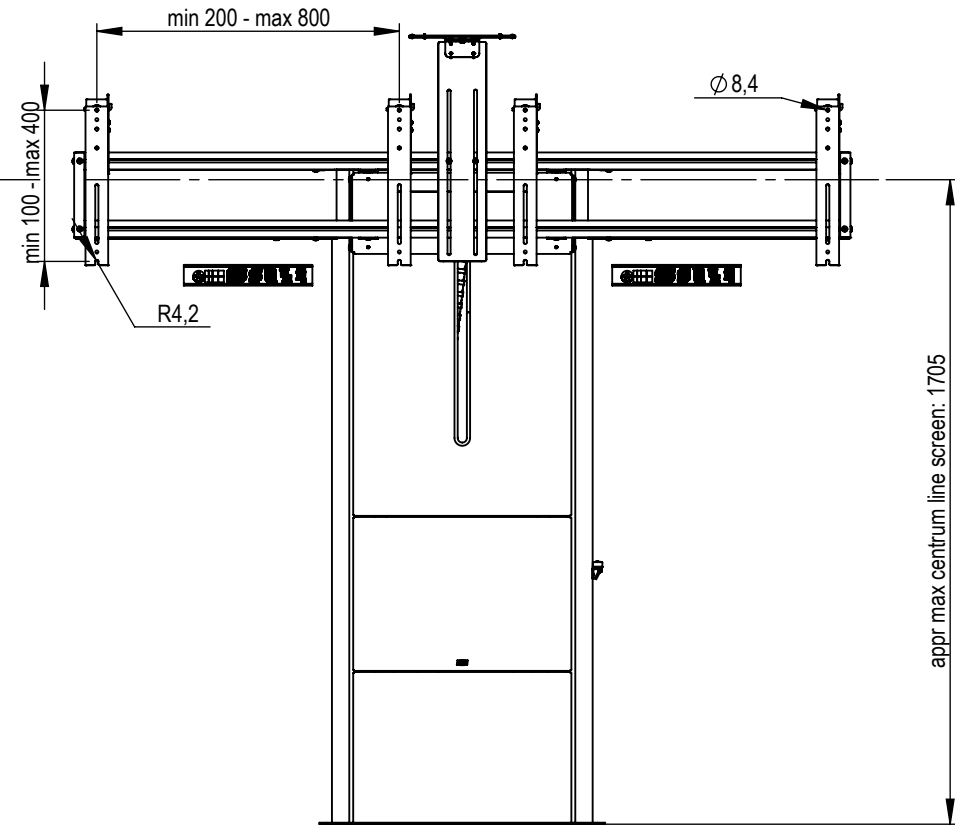

Technical drawing (mm)  
 C5-91U0002-2-C..D..E..F-0 / SMS Presence Wall-Floor Video Conference Motorized

Max screen width W in mm with Vesa:

- Vesa 800x400 W=1130
- Vesa 600x400 W=1330
- Vesa 400x400 W=1530
- Vesa 300x300 W=1630