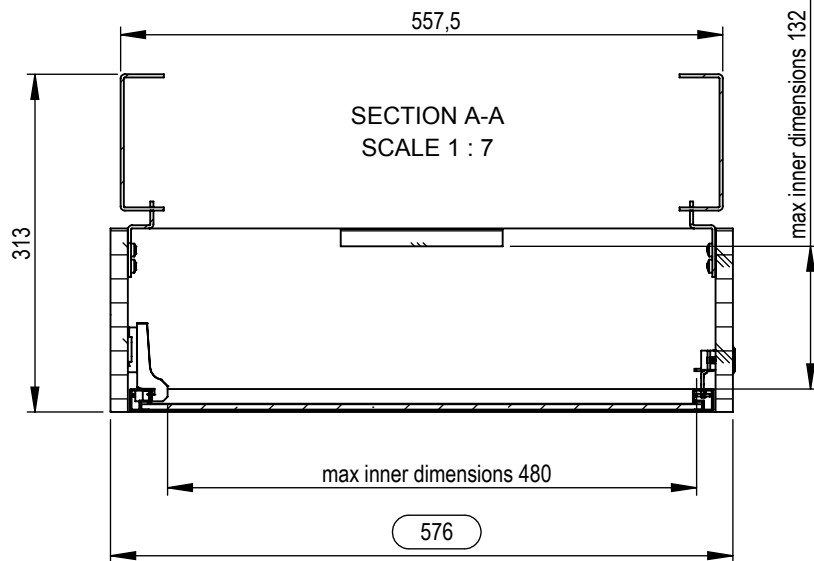

Technical drawing (mm)
 C5-21U004-2-A / SMS Presence Wall Floor Tower Box Perforated Door

Technical drawing (mm)
C5-21U005-2-A / SMS Presence Mobile Tower Box Glass Door

Technical drawing (mm)
C5-21U006-2-A / SMS Presence Mobile Tower Box Perforated Door