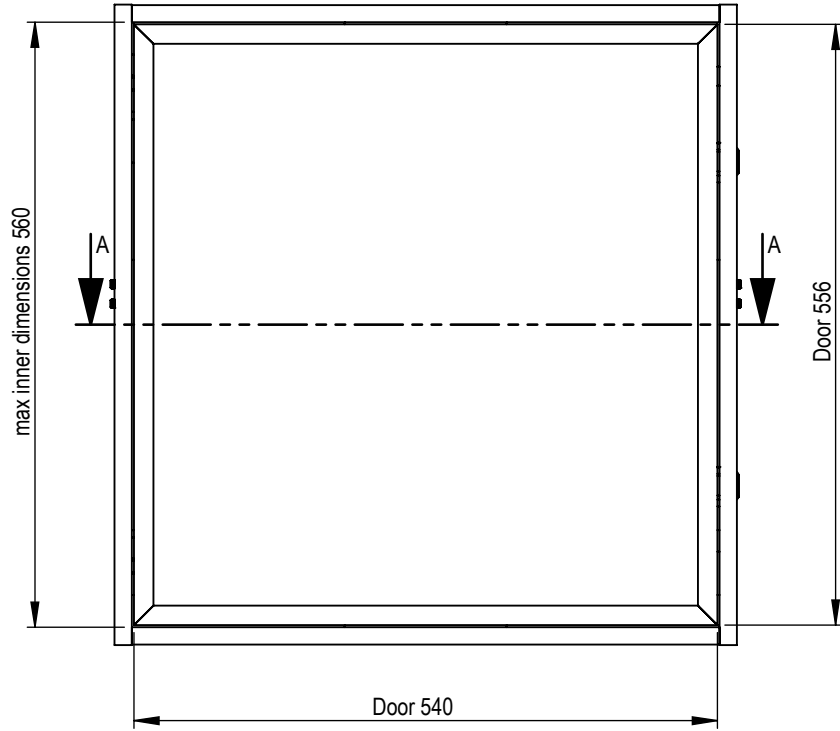

Technical drawing (mm)
 C5-21U004-2-A / SMS Presence Wall Floor Tower Box Perforated Door

Technical drawing (mm)
C5-21U005-2-A / SMS Presence Mobile Tower Box Glass Door

Technical drawing (mm)
C5-21U006-2-A / SMS Presence Mobile Tower Box Perforated Door