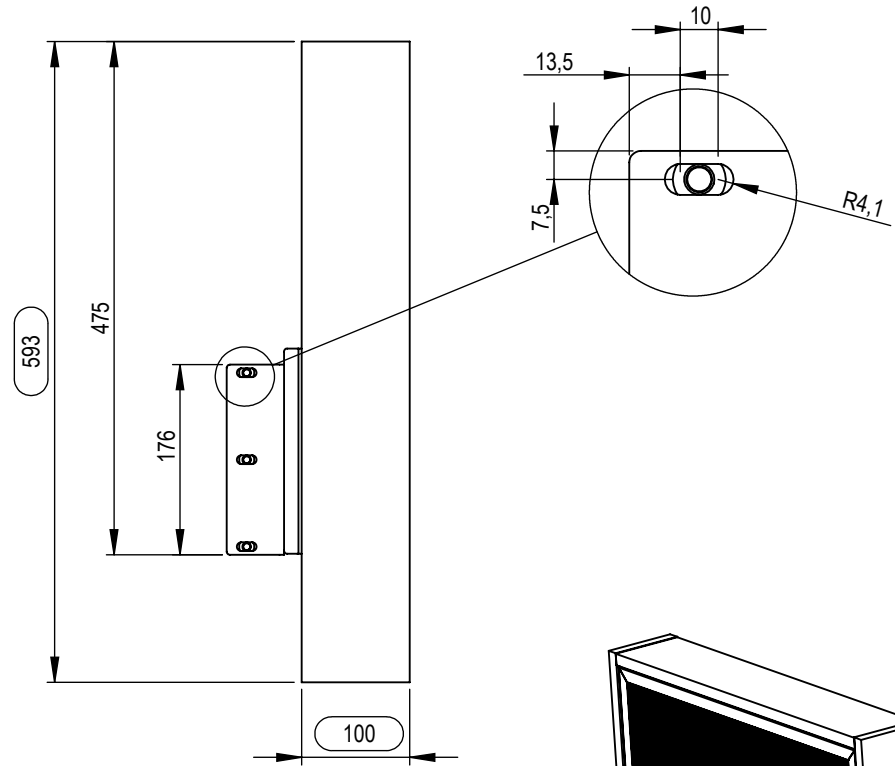

Technical drawing (mm)
 C5-21U004-2-A / SMS Presence Wall Floor Tower Box Perforated Door

Technical drawing (mm)
C5-21U005-2-A / SMS Presence Mobile Tower Box Glass Door

Technical drawing (mm)
C5-21U006-2-A / SMS Presence Mobile Tower Box Perforated Door