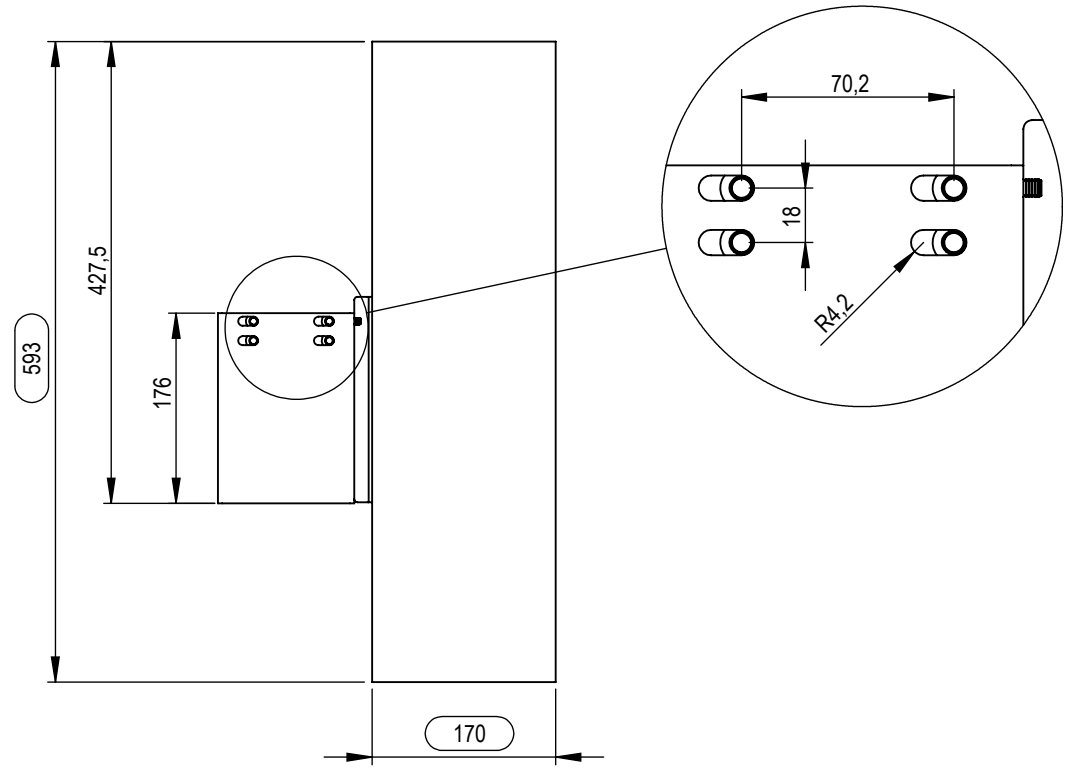

Technical drawing (mm)
 C5-21U004-2-A / SMS Presence Wall Floor Tower Box Perforated Door

Technical drawing (mm)
C5-21U005-2-A / SMS Presence Mobile Tower Box Glass Door

Technical drawing (mm)
C5-21U006-2-A / SMS Presence Mobile Tower Box Perforated Door