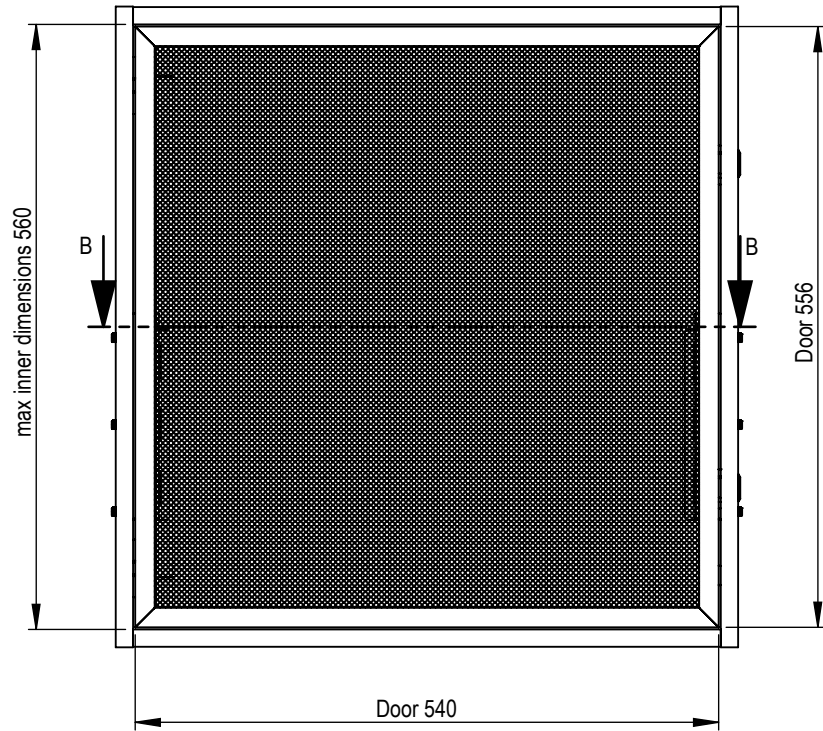

Technical drawing (mm)
 C5-21U004-2-A / SMS Presence Wall Floor Tower Box Perforated Door

Technical drawing (mm)
C5-21U005-2-A / SMS Presence Mobile Tower Box Glass Door

Technical drawing (mm)
C5-21U006-2-A / SMS Presence Mobile Tower Box Perforated Door