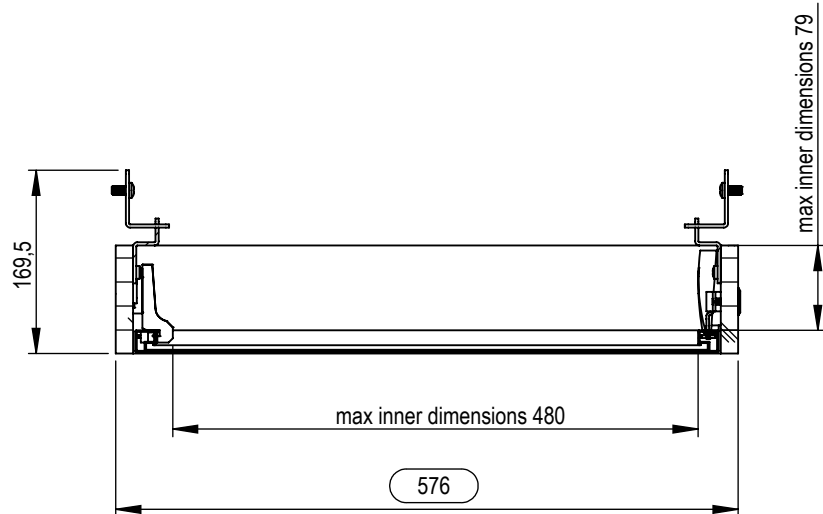

Technical drawing (mm)
 C5-21U004-2-A / SMS Presence Wall Floor Tower Box Perforated Door

Technical drawing (mm)
C5-21U005-2-A / SMS Presence Mobile Tower Box Glass Door

Technical drawing (mm)
C5-21U006-2-A / SMS Presence Mobile Tower Box Perforated Door