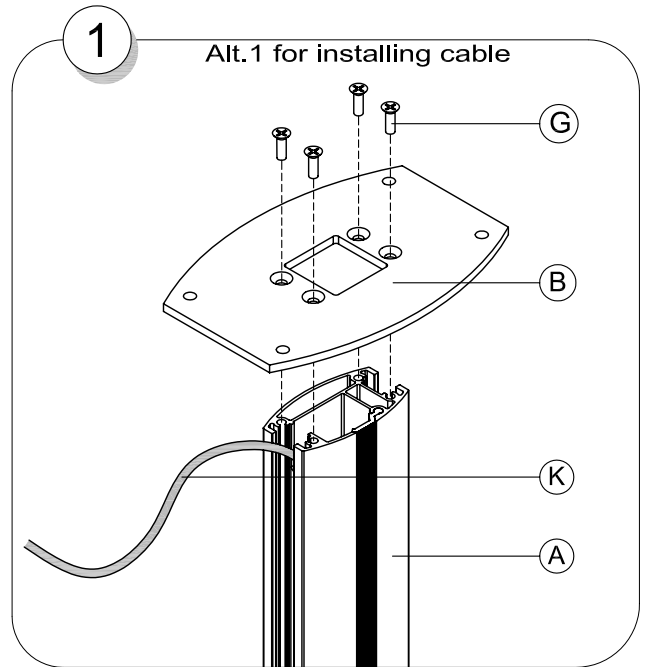

SMS FLATSCREEN CL ST

Contents			
A.	Pillar		1
B.	Ceiling plate		1
C.	Plastic Cap		1
D.	Tilt		1
E.	Screws M8x20		2
F.	Nuts		2
G.	Screws M5X20		4
H.	Safety Screw		1
I.	Vesa Plate 75X75 / 100X100		1
J.	Screws M4X20+M4X10+washer		4+4+4
K.	Cables		2
L.	Plastic cover (over cables)		1
M.	Allen Keys		3
N.	Flat Screen (Not included)		
O.	Ceiling Screws(Not included)		
P.	Screw Driver (Not included)		