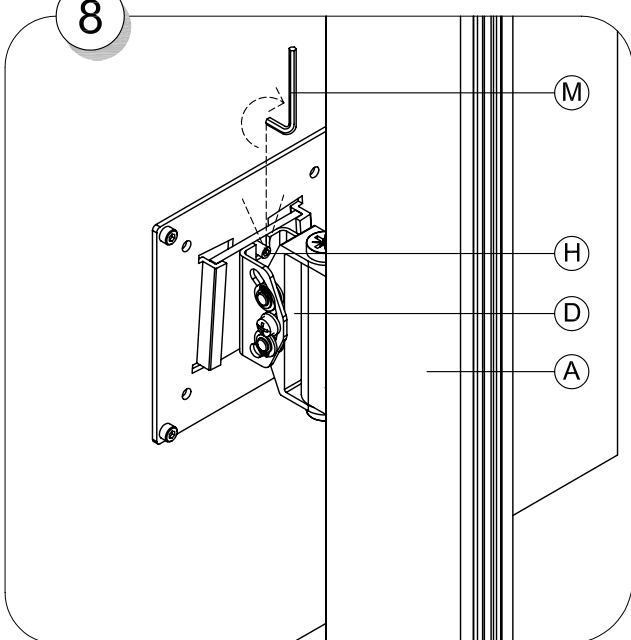

SMS FLATSCREEN CL ST

Contents			
A.	Pillar		1
B.	Ceiling plate		1
C.	Plastic Cap		1
D.	Tilt		1
E.	Screws M8x20		2
F.	Nuts		2
G.	Screws M5X20		4
H.	Safety Screw		1
I.	Vesa Plate 75X75 / 100X100		1
J.	Screws M4X20+M4X10+washer		4+4+4
K.	Cables		2
L.	Plastic cover (over cables)		1
M.	Allen Keys		3
N.	Flat Screen (Not included)		
O.	Ceiling Screws(Not included)		
P.	Screw Driver (Not included)		

4

5

6

7

8

9