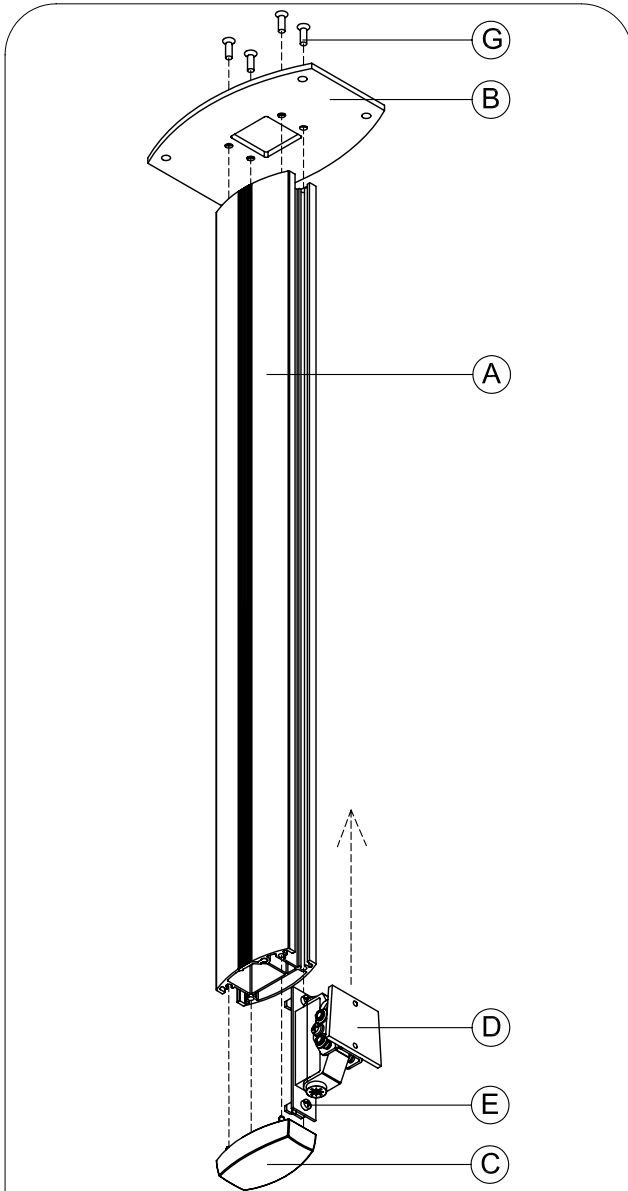

SMS FLATSCREEN CL ST

Contents			
A.	Pillar		1
B.	Ceiling plate		1
C.	Plastic Cap		1
D.	Tilt		1
E.	Screws M8x20		2
F.	Nuts		2
G.	Screws M5X20		4
H.	Safety Screw		1
I.	Vesa Plate 75X75 / 100X100		1
J.	Screws M4X20+M4X10+washer		4+4+4
K.	Cables		2
L.	Plastic cover (over cables)		1
M.	Allen Keys		3
N.	Flat Screen (Not included)		
O.	Ceiling Screws(Not included)		
P.	Screw Driver (Not included)		

4

5

6

7

8

9