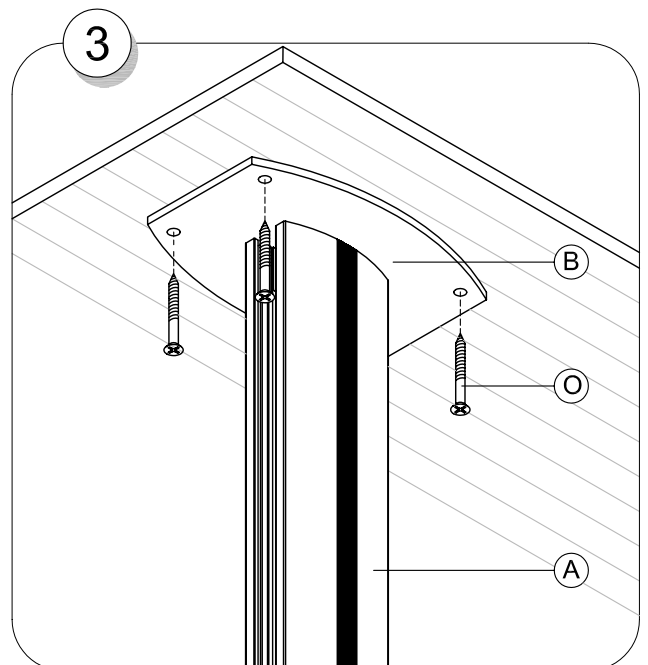

SMS FLATSCREEN CL ST

Contents			
A.	Pillar		1
B.	Ceiling plate		1
C.	Plastic Cap		1
D.	Tilt		1
E.	Screws M8x20		2
F.	Nuts		2
G.	Screws M5X20		4
H.	Safety Screw		1
I.	Vesa Plate 75X75 / 100X100		1
J.	Screws M4X20+M4X10+washer		4+4+4
K.	Cables		2
L.	Plastic cover (over cables)		1
M.	Allen Keys		3
N.	Flat Screen (Not included)		
O.	Ceiling Screws(Not included)		
P.	Screw Driver (Not included)		