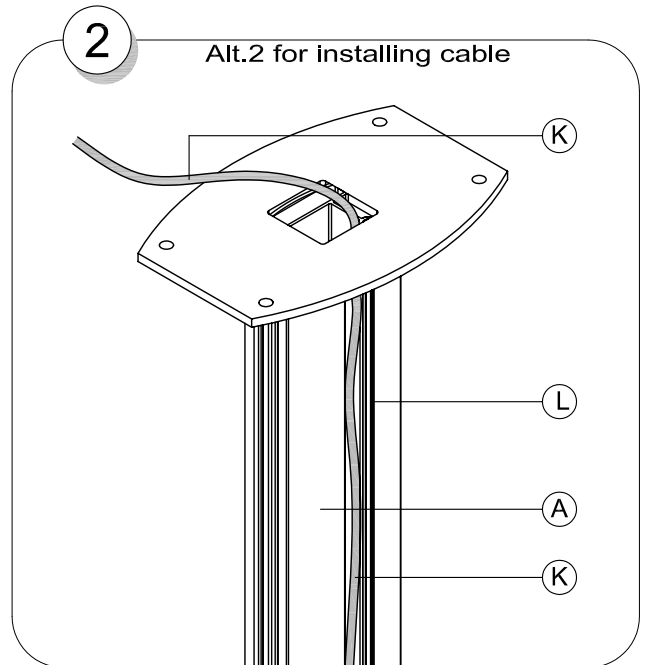

SMS FLATSCREEN CL ST

Contents			
A.	Pillar		1
B.	Ceiling plate		1
C.	Plastic Cap		1
D.	Tilt		1
E.	Screws M8x20		2
F.	Nuts		2
G.	Screws M5X20		4
H.	Safety Screw		1
I.	Vesa Plate 75X75 / 100X100		1
J.	Screws M4X20+M4X10+washer		4+4+4
K.	Cables		2
L.	Plastic cover (over cables)		1
M.	Allen Keys		3
N.	Flat Screen (Not included)		
O.	Ceiling Screws(Not included)		
P.	Screw Driver (Not included)		